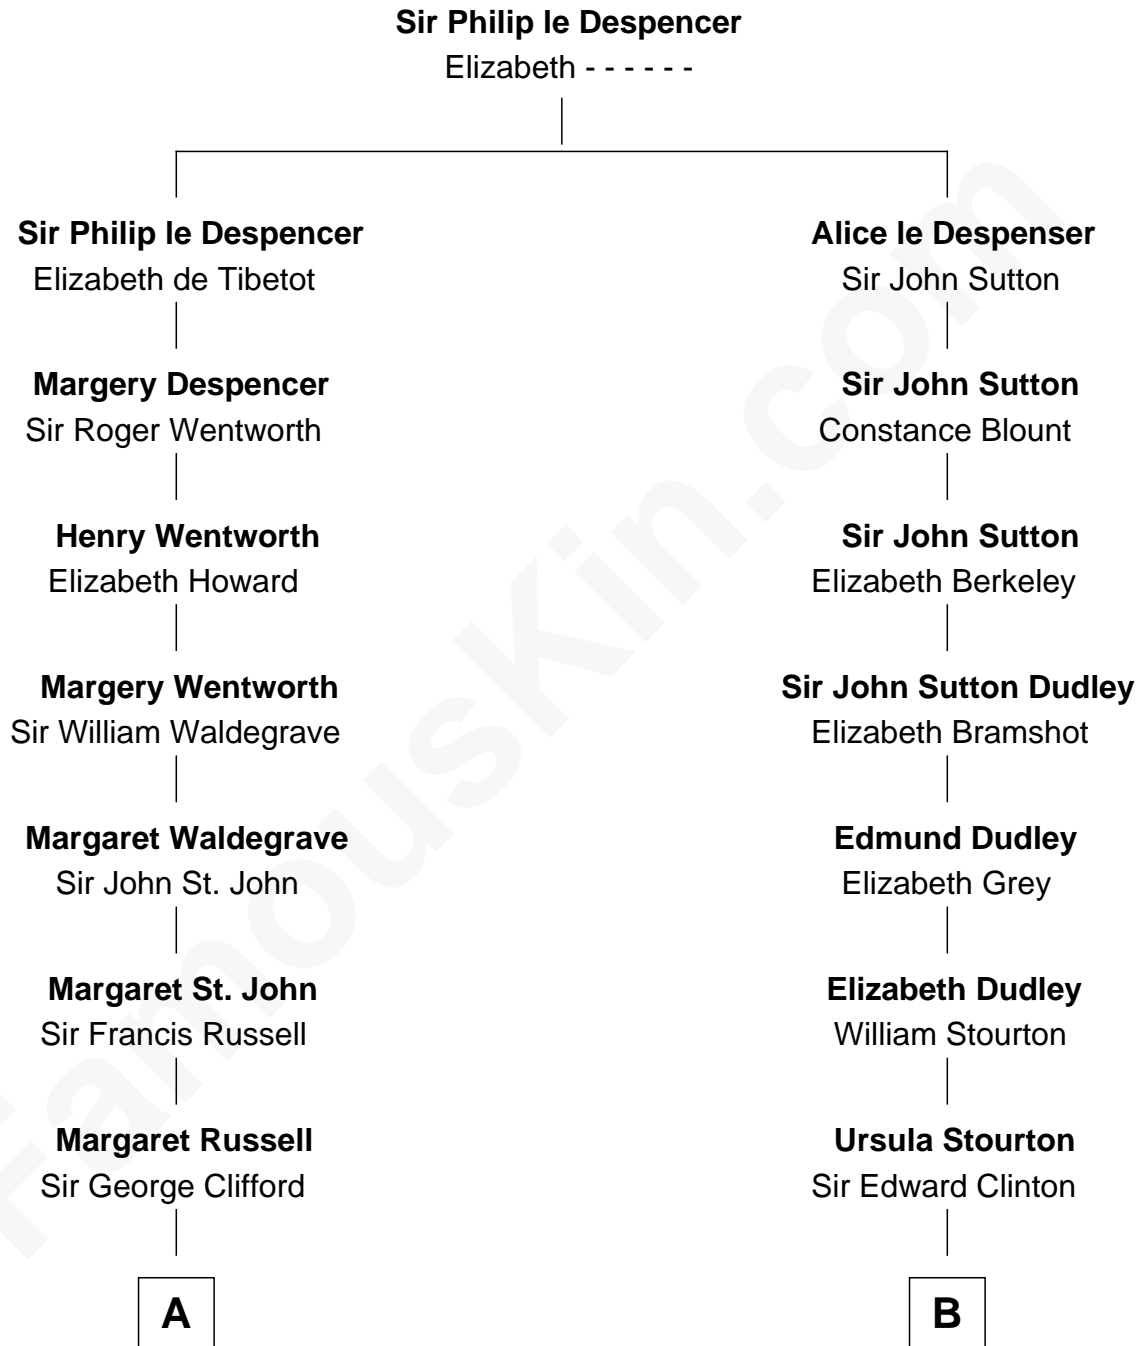

FamousKin.com

Relationship Chart of

Camilla Parker Bowles

Queen Consort of the United Kingdom

13th cousin 5 times removed of

DeWitt Clinton

6th Governor of New York

C

Rosalind Maud Cubitt
Bruce Middleton Hope Shand

Camilla Parker Bowles
Queen Consort

FamousKin.com