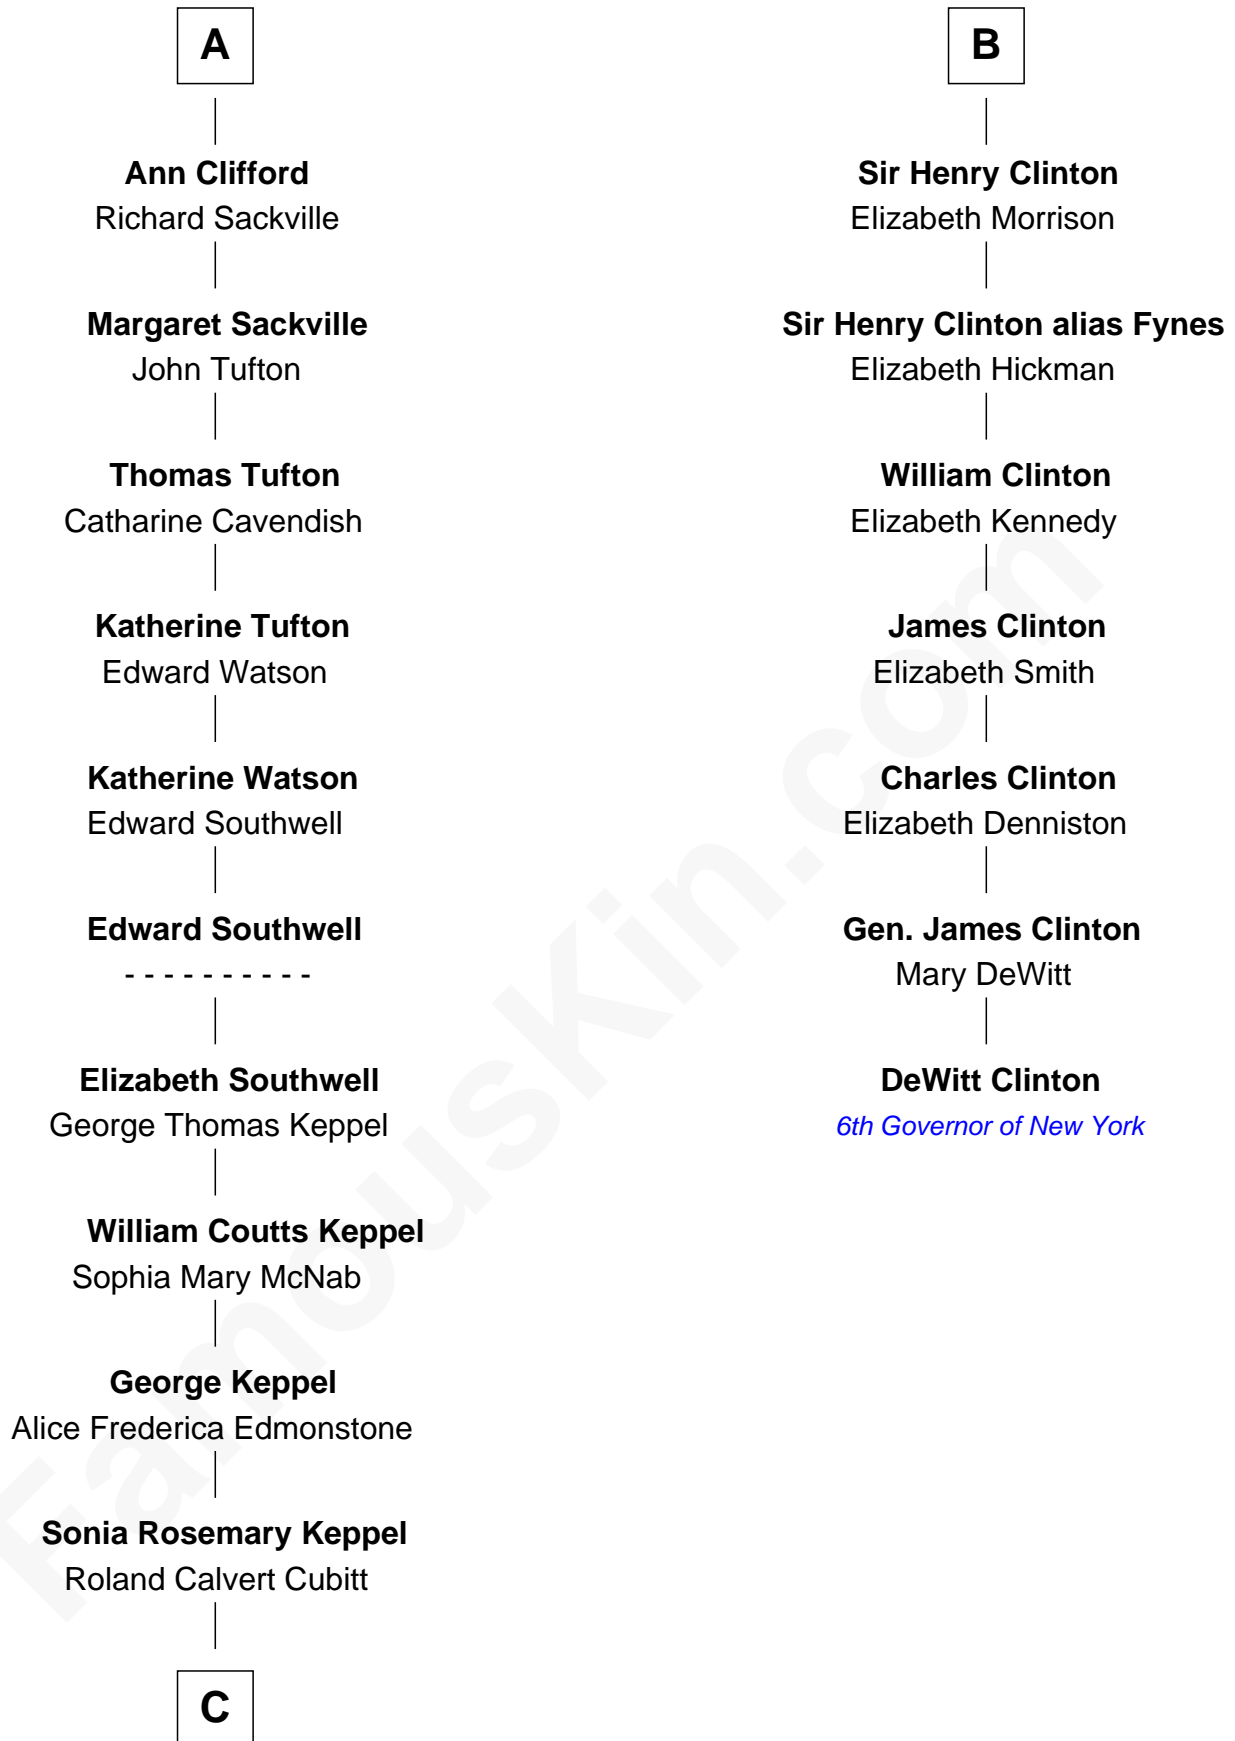

FamousKin.com

Relationship Chart of

Camilla Parker Bowles

Queen Consort of the United Kingdom

13th cousin 5 times removed of

DeWitt Clinton

6th Governor of New York

C

Rosalind Maud Cubitt
Bruce Middleton Hope Shand

Camilla Parker Bowles
Queen Consort

FamousKin.com