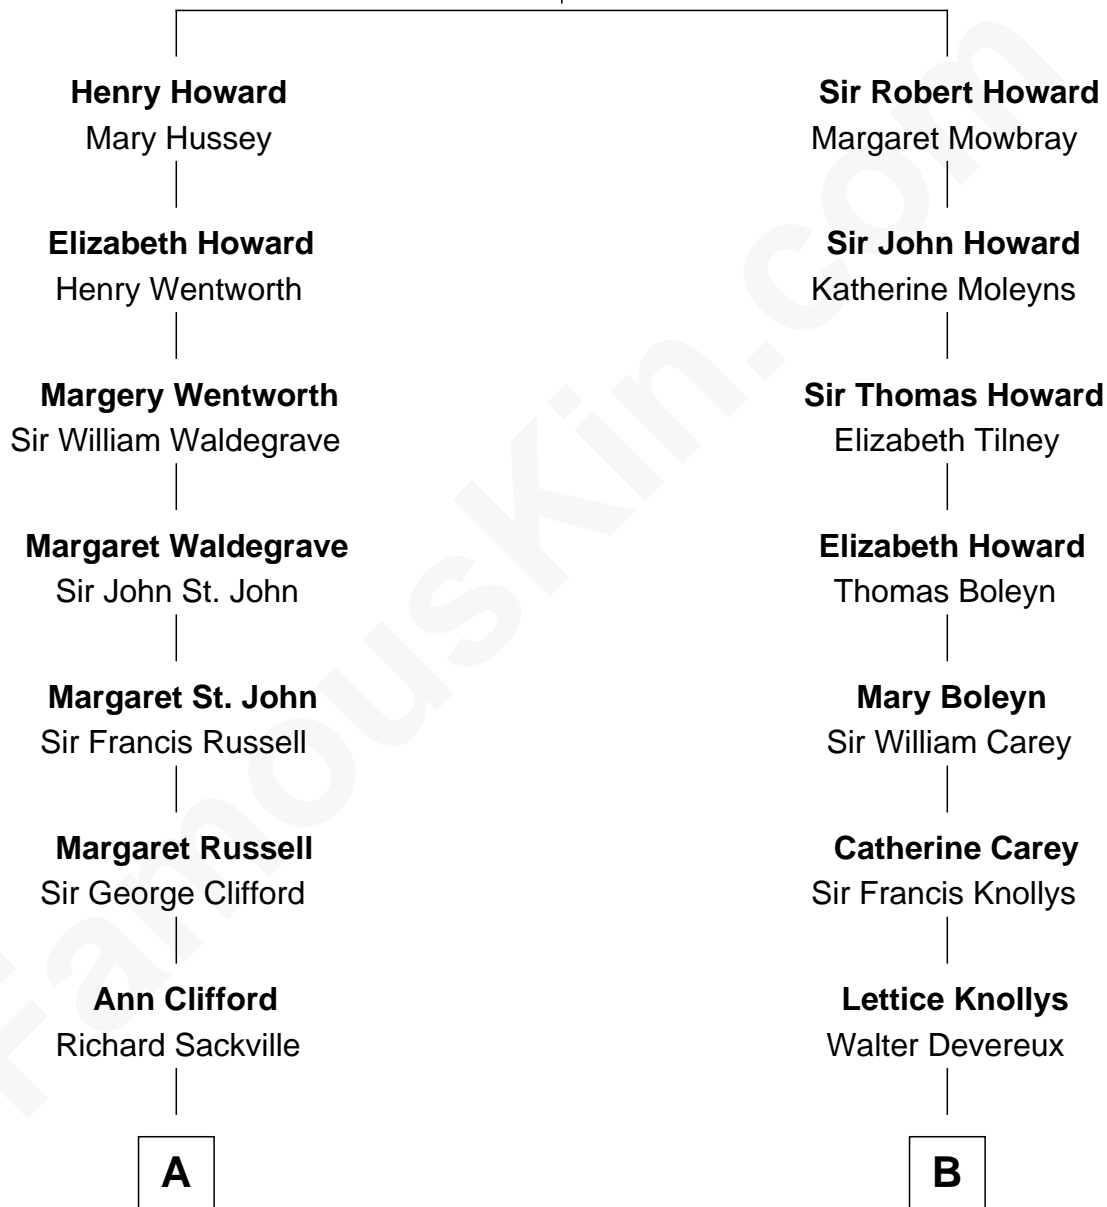

Sir John Howard

Alice Tendring