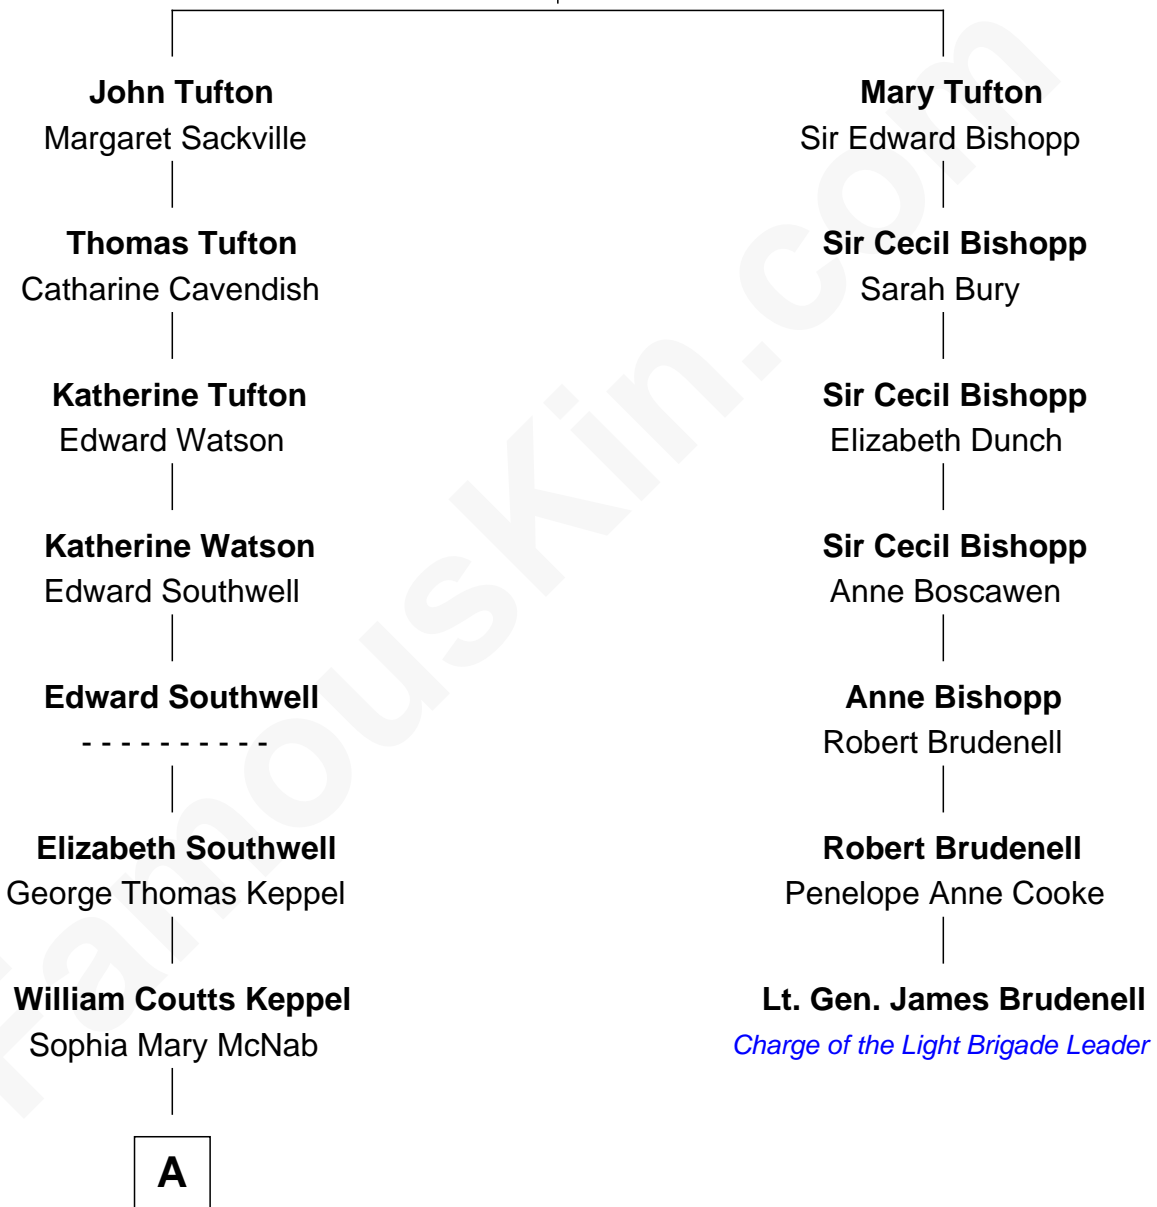

## Relationship Chart of

### Lt. Gen. James Brudenell

Leader of the "Charge of the Light Brigade"

**Sir Nicholas Tufton**

Frances Cecil

**A**

—  
**George Keppel**

Alice Frederica Edmonstone

—  
**Sonia Rosemary Keppel**