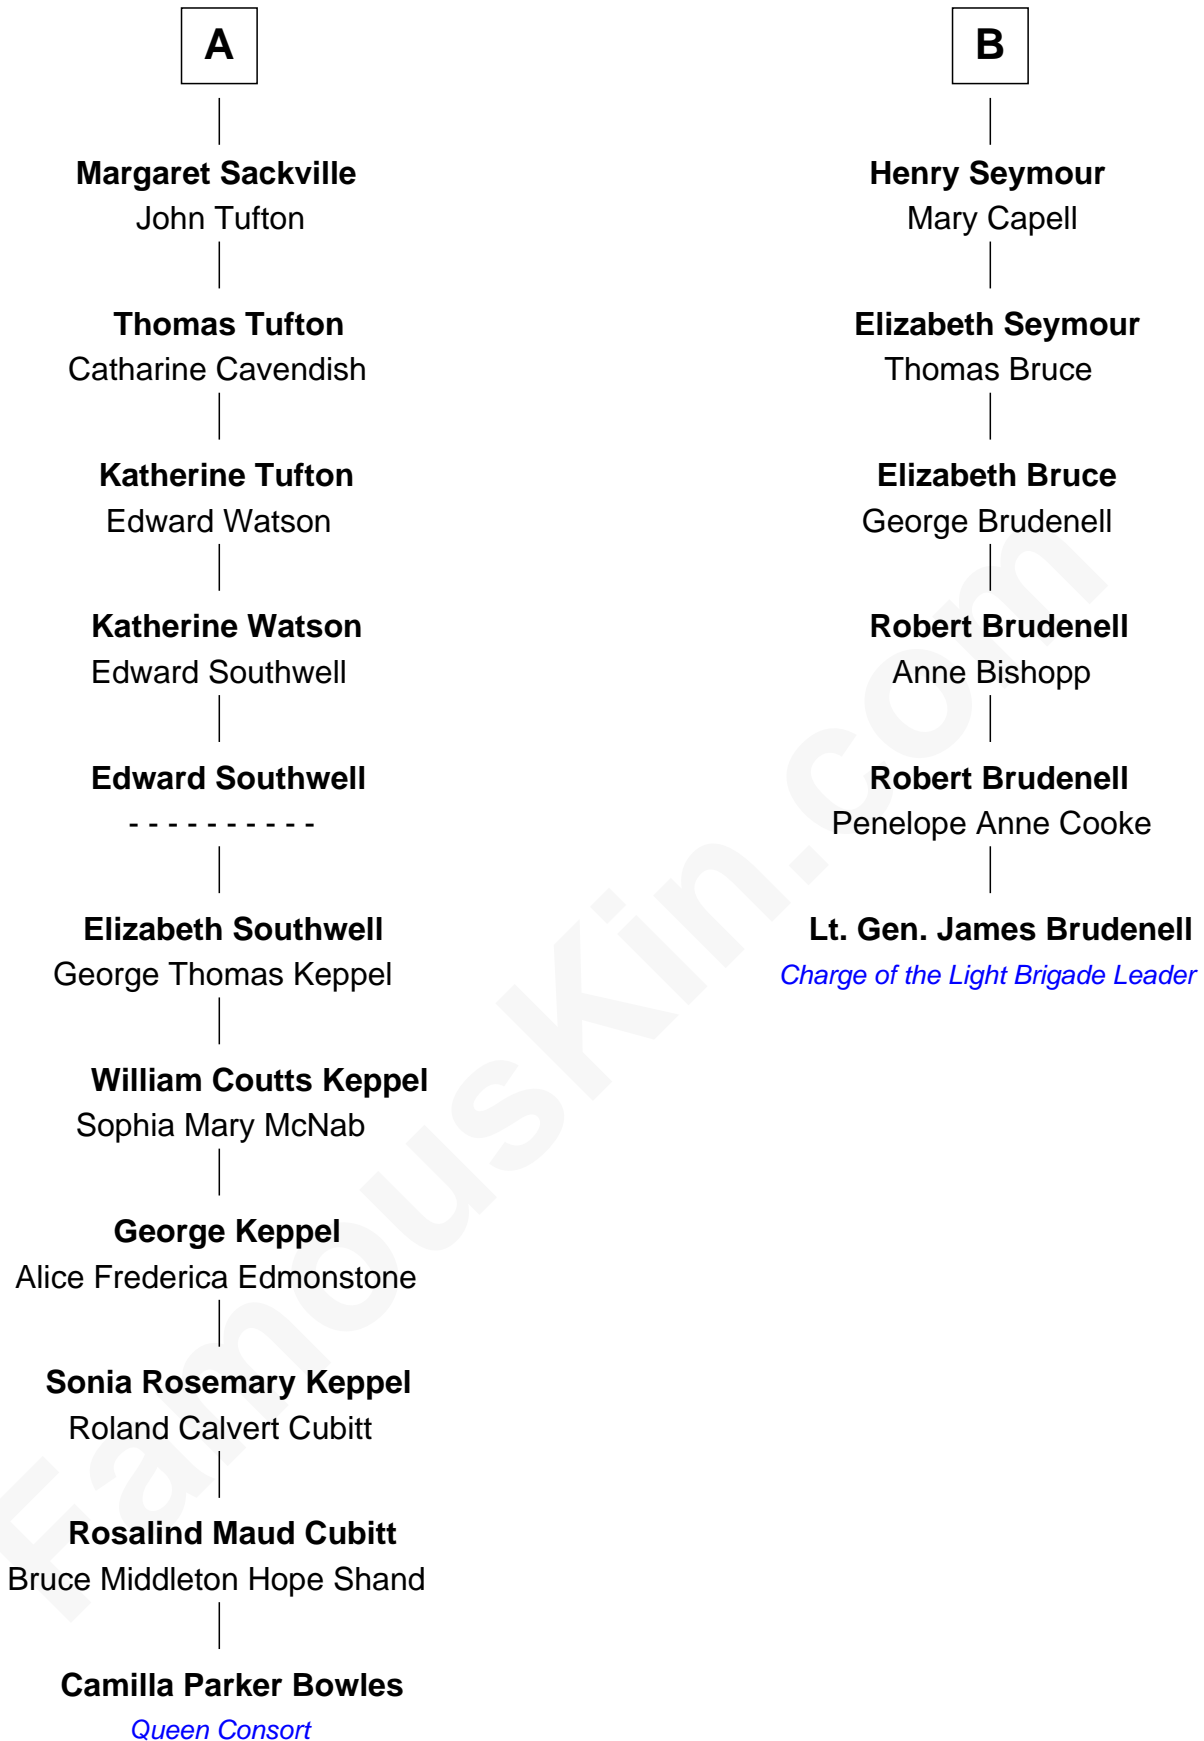

FamousKin.com
Relationship Chart of
Camilla Parker Bowles

Queen Consort of the United Kingdom

12th cousin 5 times removed of

Lt. Gen. James Brudenell

Leader of the "Charge of the Light Brigade"

Camilla Parker Bowles photo by [Agência Brasil](#) ([CC BY 3.0 BRAZIL](#))