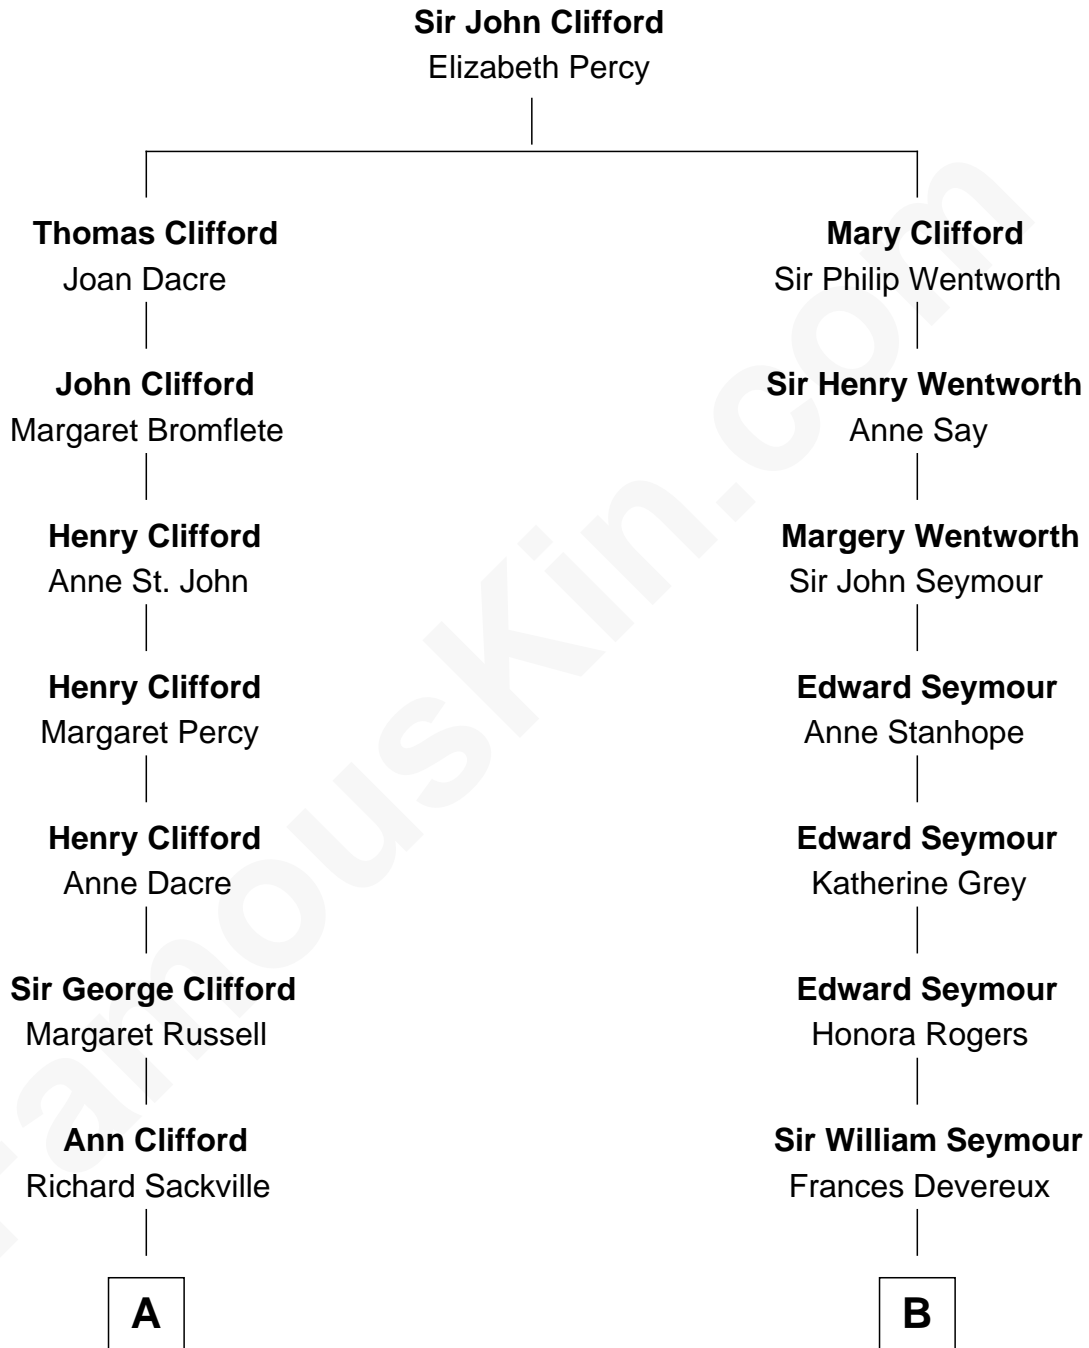

FamousKin.com
Relationship Chart of
Camilla Parker Bowles

Queen Consort of the United Kingdom

12th cousin 5 times removed of

Lt. Gen. James Brudenell

Leader of the "Charge of the Light Brigade"

Camilla Parker Bowles photo by [Agência Brasil](#) ([CC BY 3.0 BRAZIL](#))