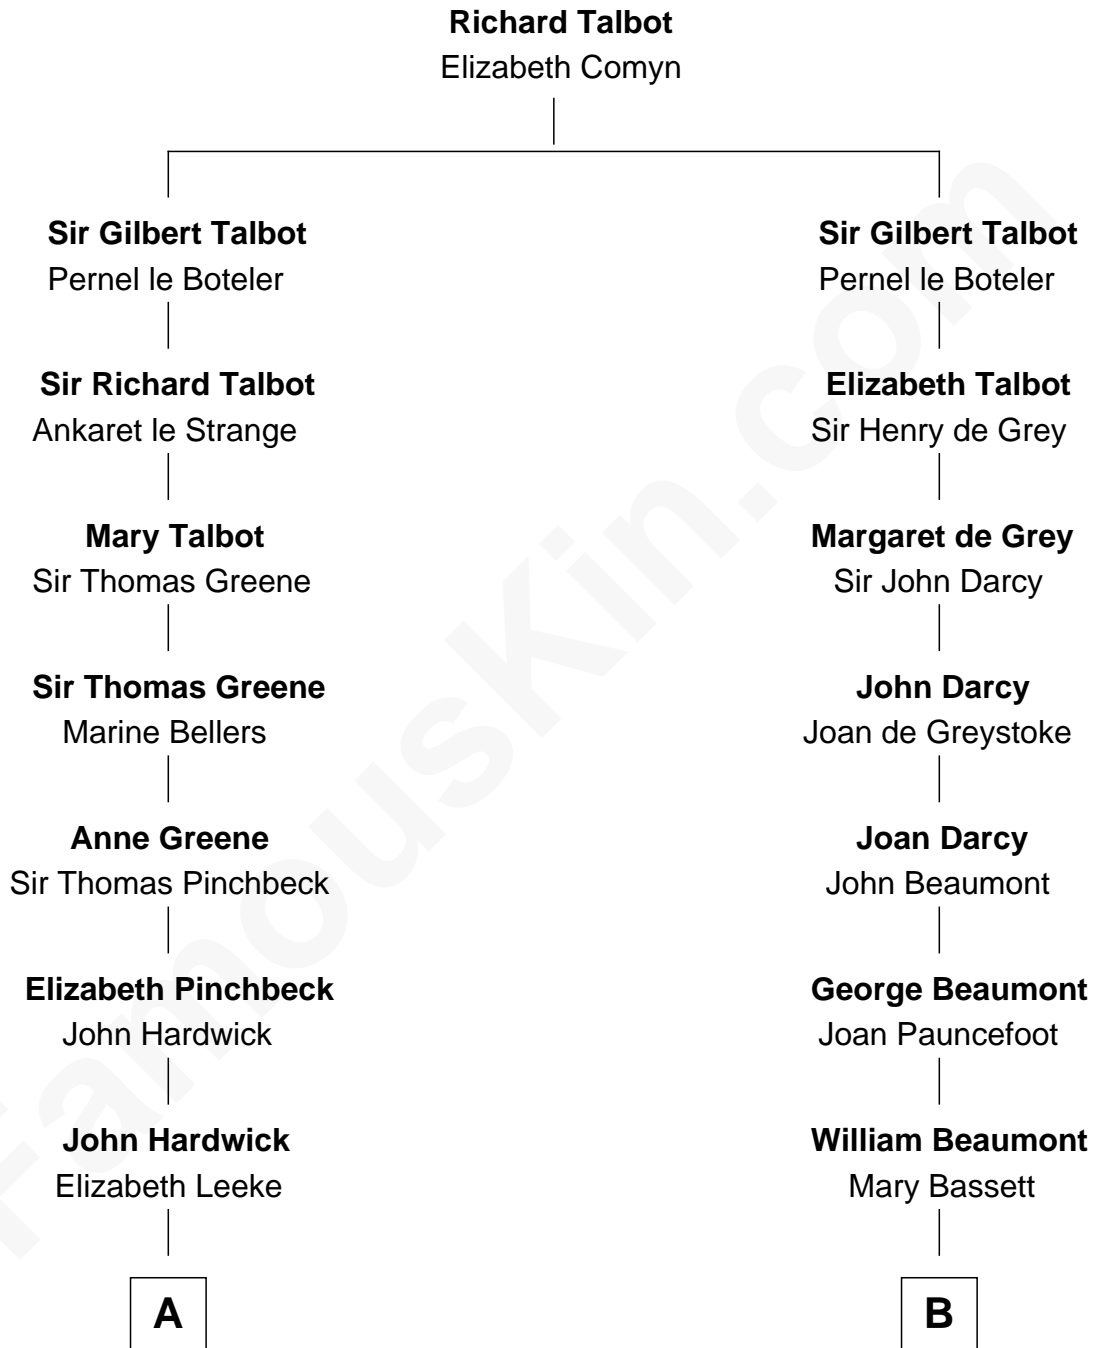

FamousKin.com

Relationship Chart of

Camilla Parker Bowles

Queen Consort of the United Kingdom

15th cousin 5 times removed of

Lt. Gen. James Brudenell

Leader of the "Charge of the Light Brigade"

C

George Keppel
Alice Frederica Edmonstone

Sonia Rosemary Keppel
Roland Calvert Cubitt

Rosalind Maud Cubitt
Bruce Middleton Hope Shand

Camilla Parker Bowles
Queen Consort

FamousKin.com