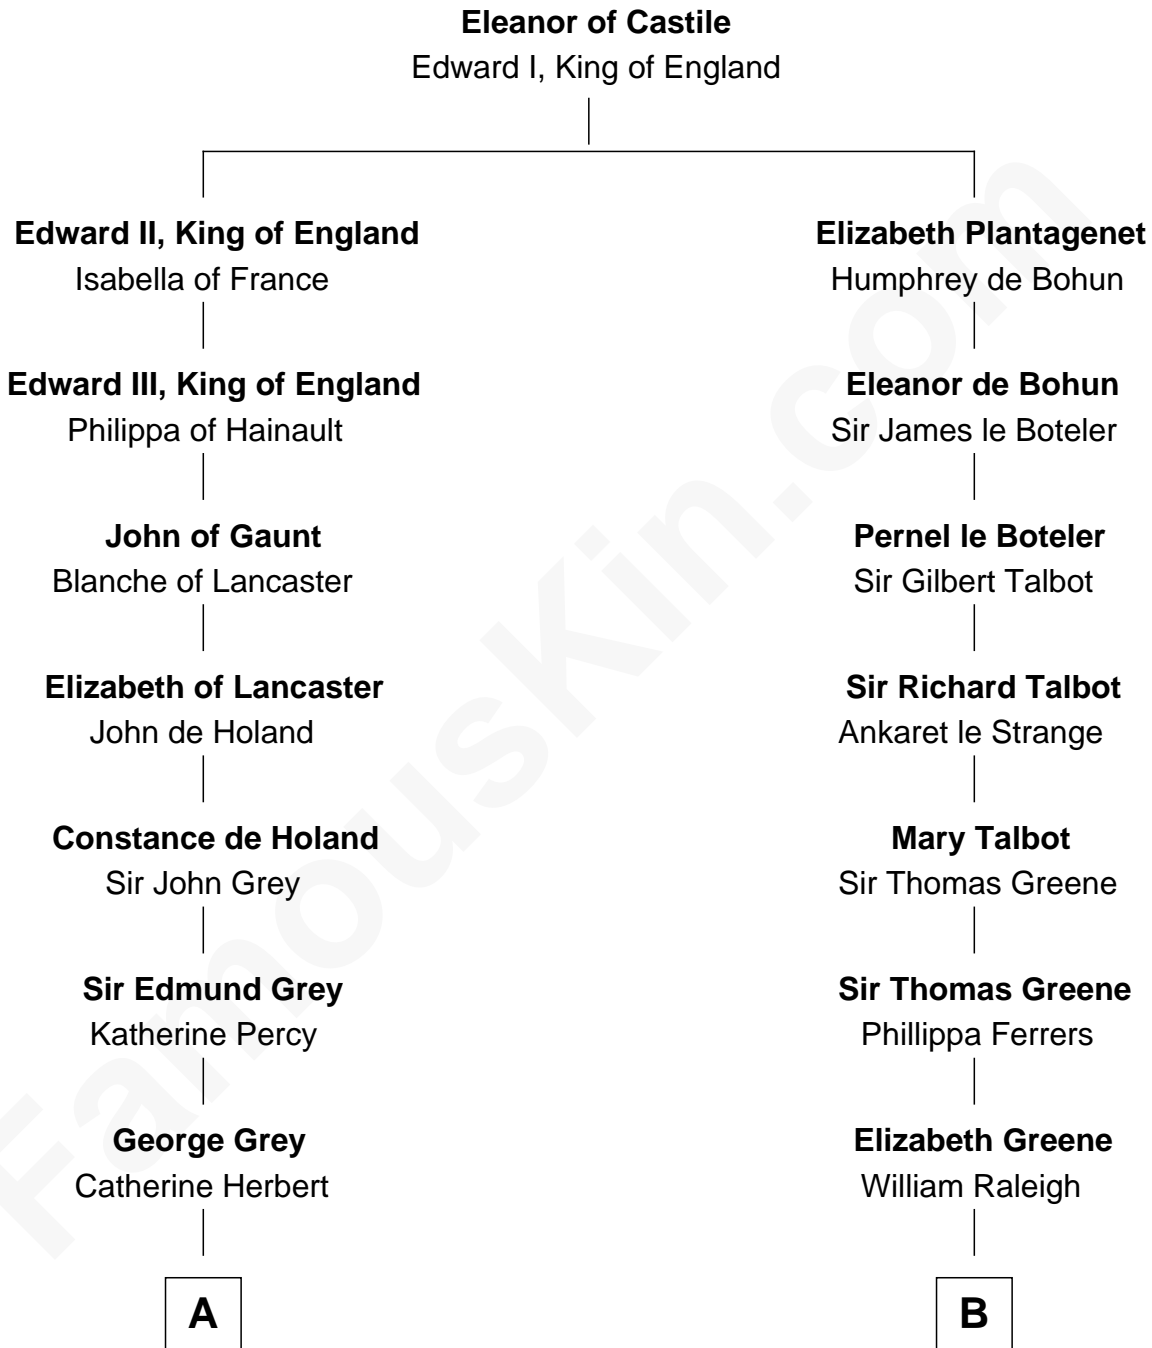

## Relationship Chart of

### Camilla Parker Bowles

Queen Consort of the United Kingdom

14th cousin 7 times removed of

**Jonathan Swift**

Author of *Gulliver's Travels*

FamousKin.com