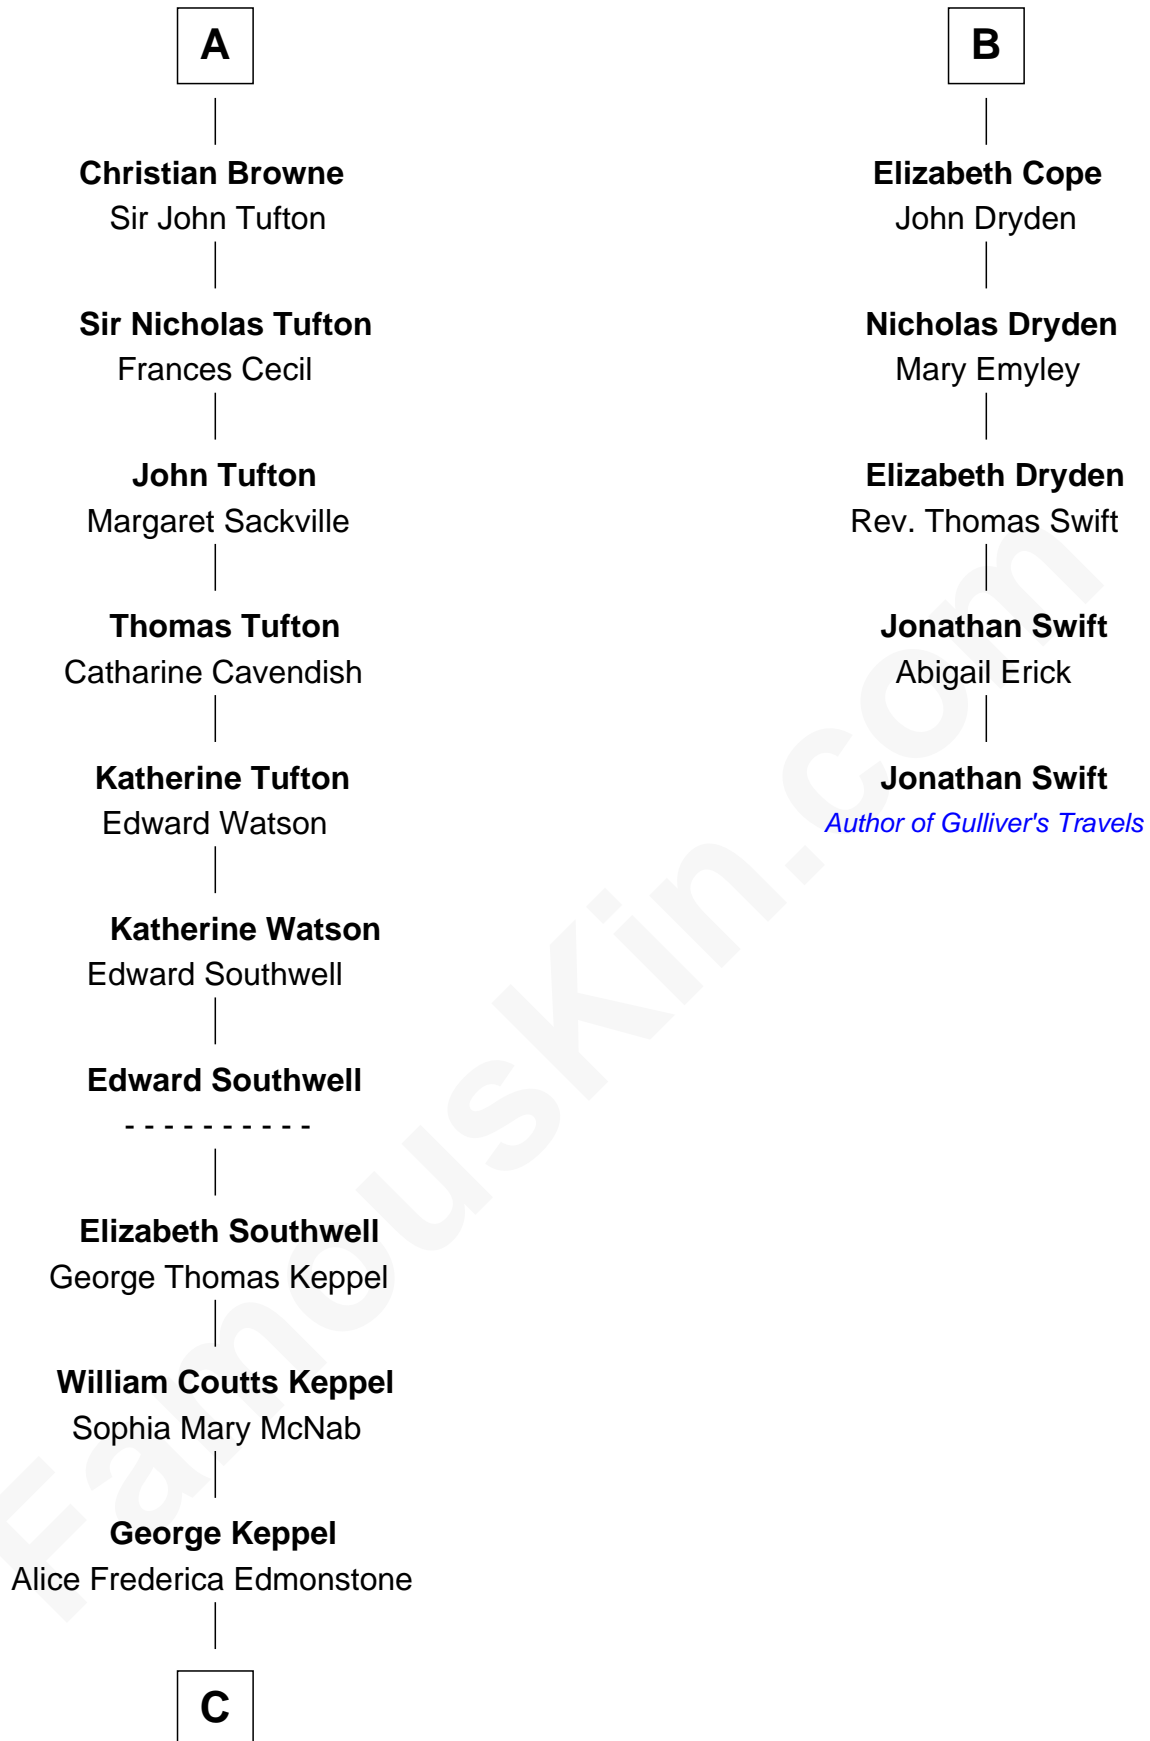

FamousKin.com

Relationship Chart of

Camilla Parker Bowles

Queen Consort of the United Kingdom

11th cousin 8 times removed of

Jonathan Swift

Author of *Gulliver's Travels*

C

—
Sonia Rosemary Keppel

Roland Calvert Cubitt

—
Rosalind Maud Cubitt

Bruce Middleton Hope Shand

—
Camilla Parker Bowles

Queen Consort

FamousKin.com