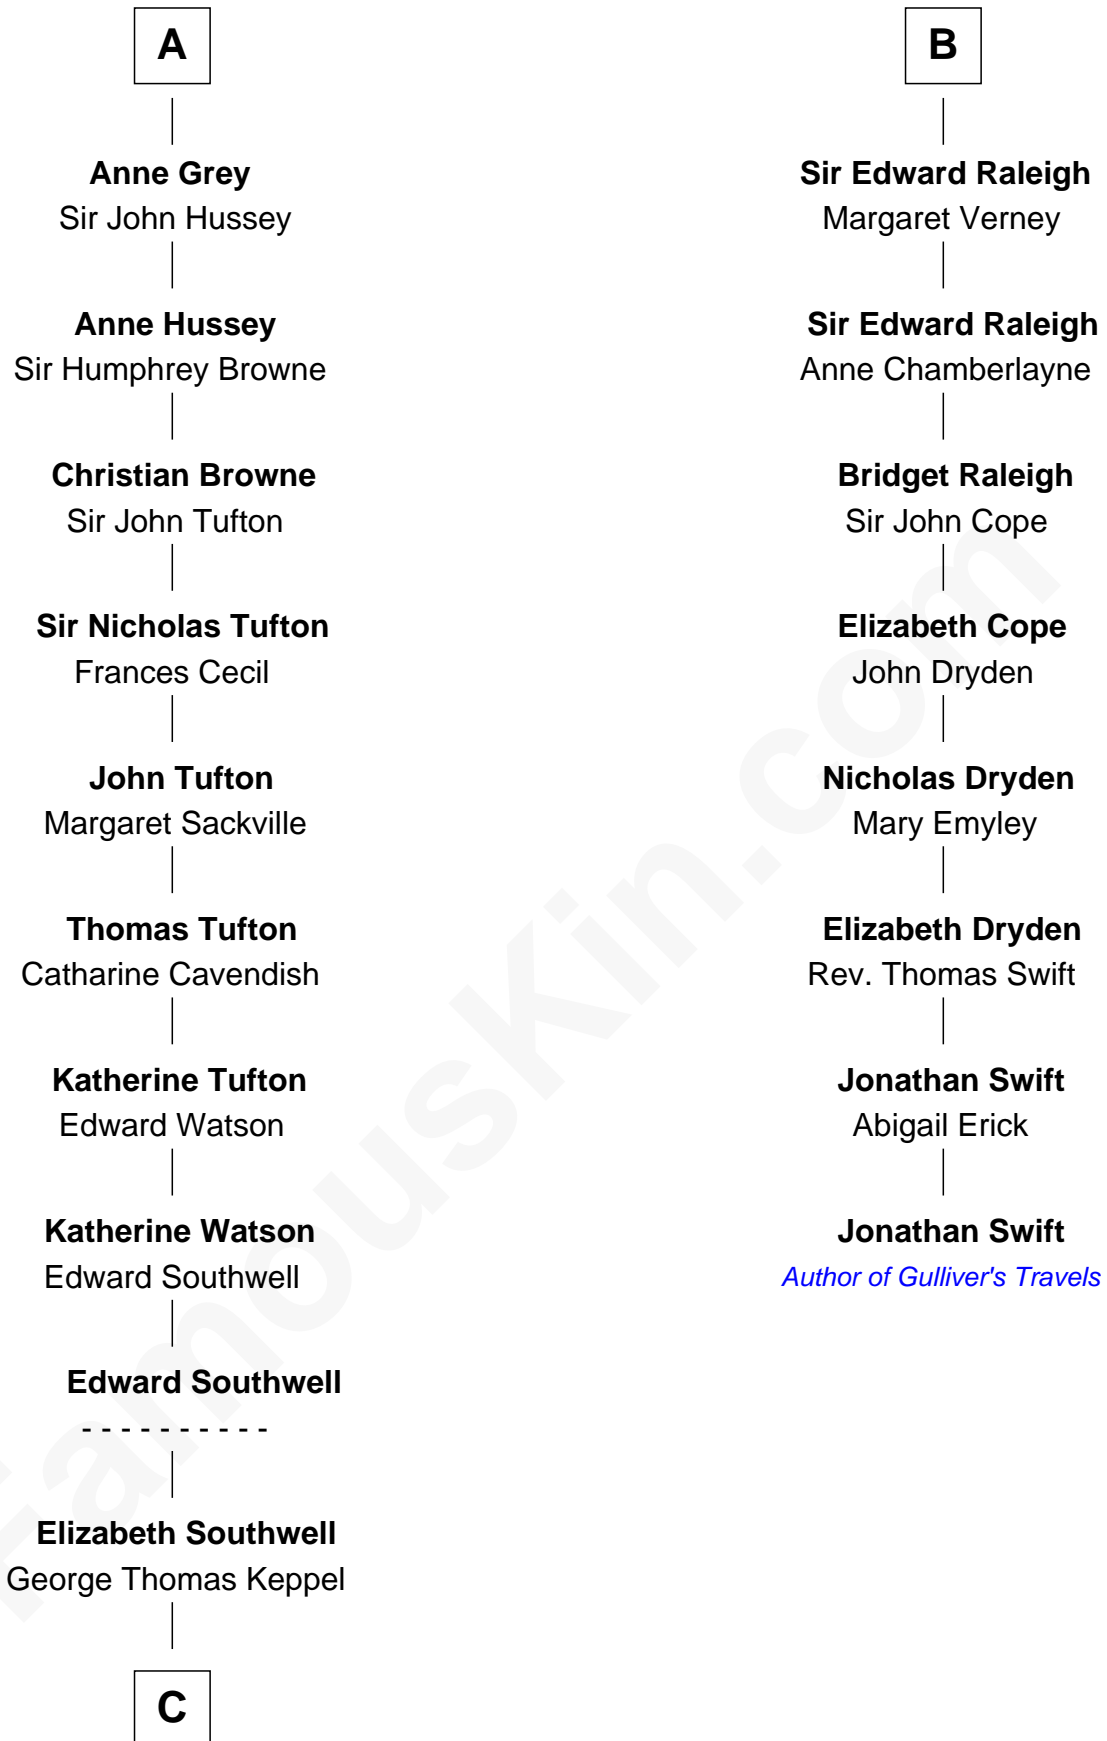

## Relationship Chart of

### Camilla Parker Bowles

Queen Consort of the United Kingdom

14th cousin 7 times removed of

**Jonathan Swift**

Author of *Gulliver's Travels*

**Sir Edmund Mortimer**

Margaret de Fiennes

**C**