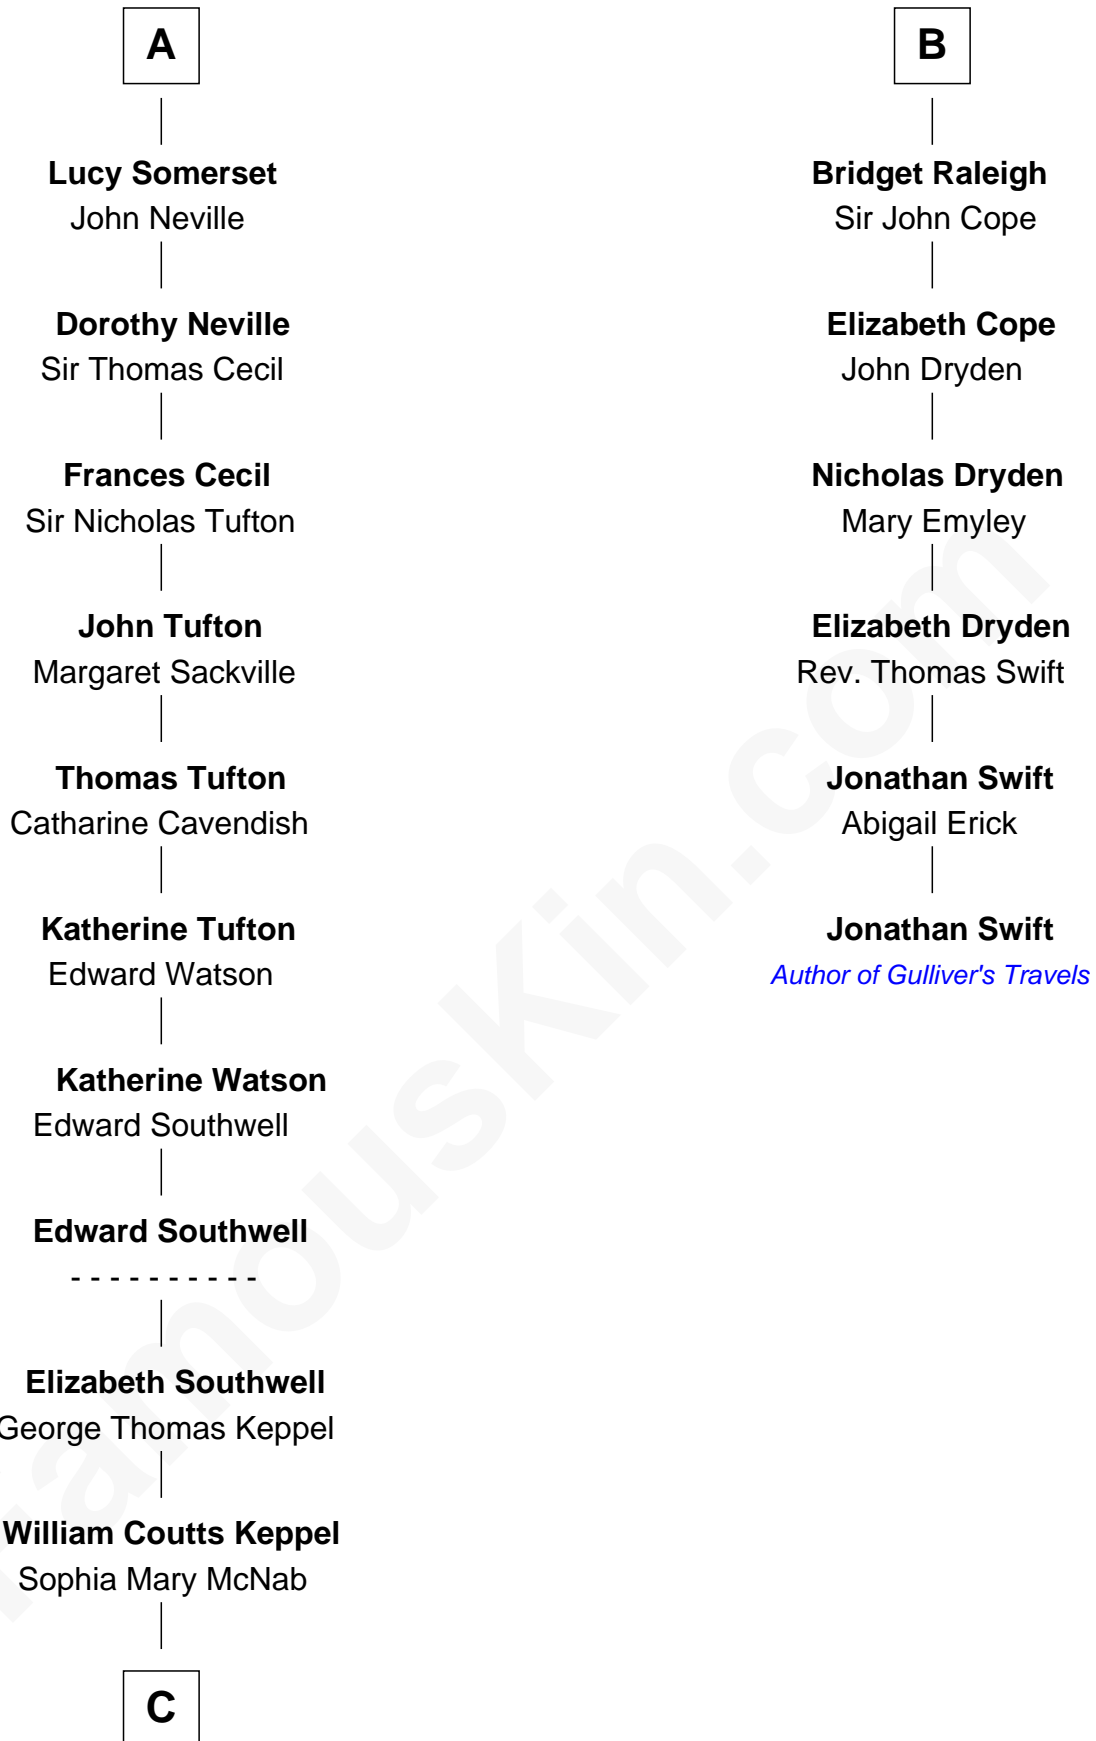

FamousKin.com

Relationship Chart of Camilla Parker Bowles

Queen Consort of the United Kingdom

12th cousin 8 times removed of

Jonathan Swift

Author of *Gulliver's Travels*

C

George Keppel
Alice Frederica Edmonstone