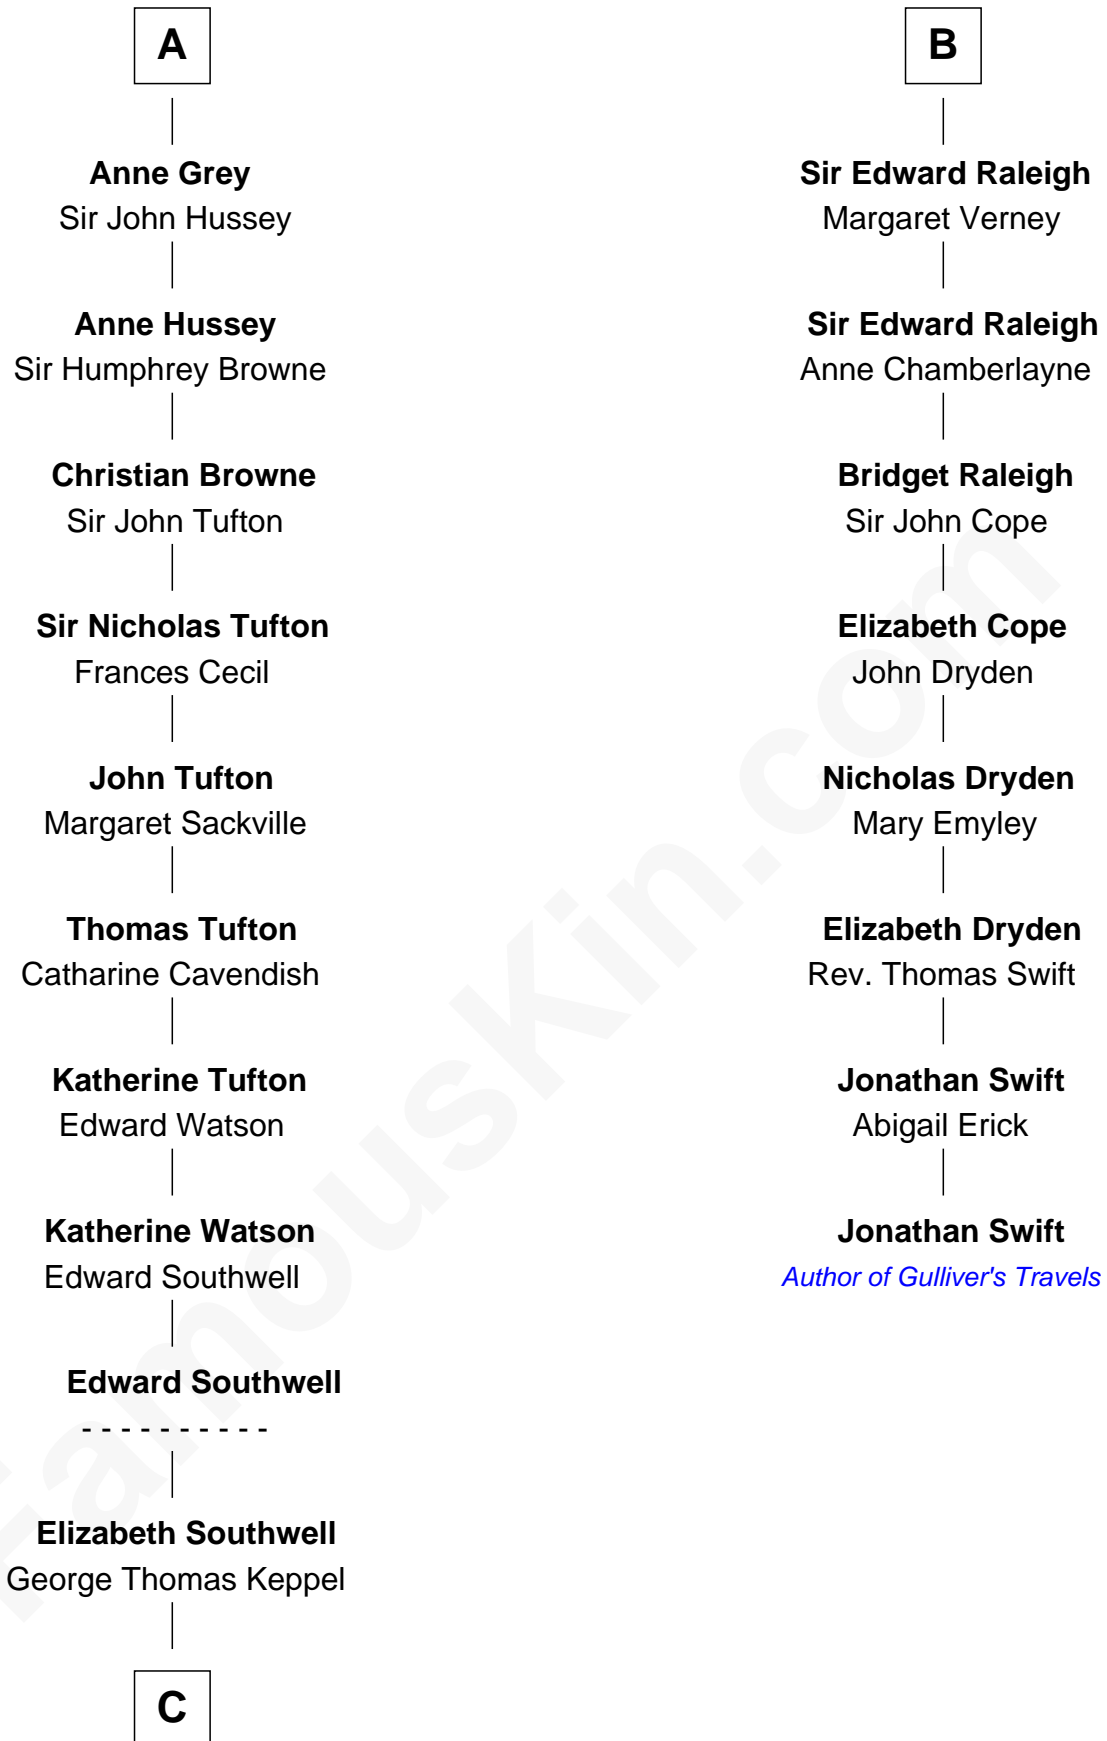

FamousKin.com

Relationship Chart of

Camilla Parker Bowles

Queen Consort of the United Kingdom

14th cousin 7 times removed of

Jonathan Swift

Author of *Gulliver's Travels*

C

William Coutts Keppel

Sophia Mary McNab

George Keppel

Alice Frederica Edmonstone

Sonia Rosemary Keppel

Roland Calvert Cubitt

Rosalind Maud Cubitt

Bruce Middleton Hope Shand