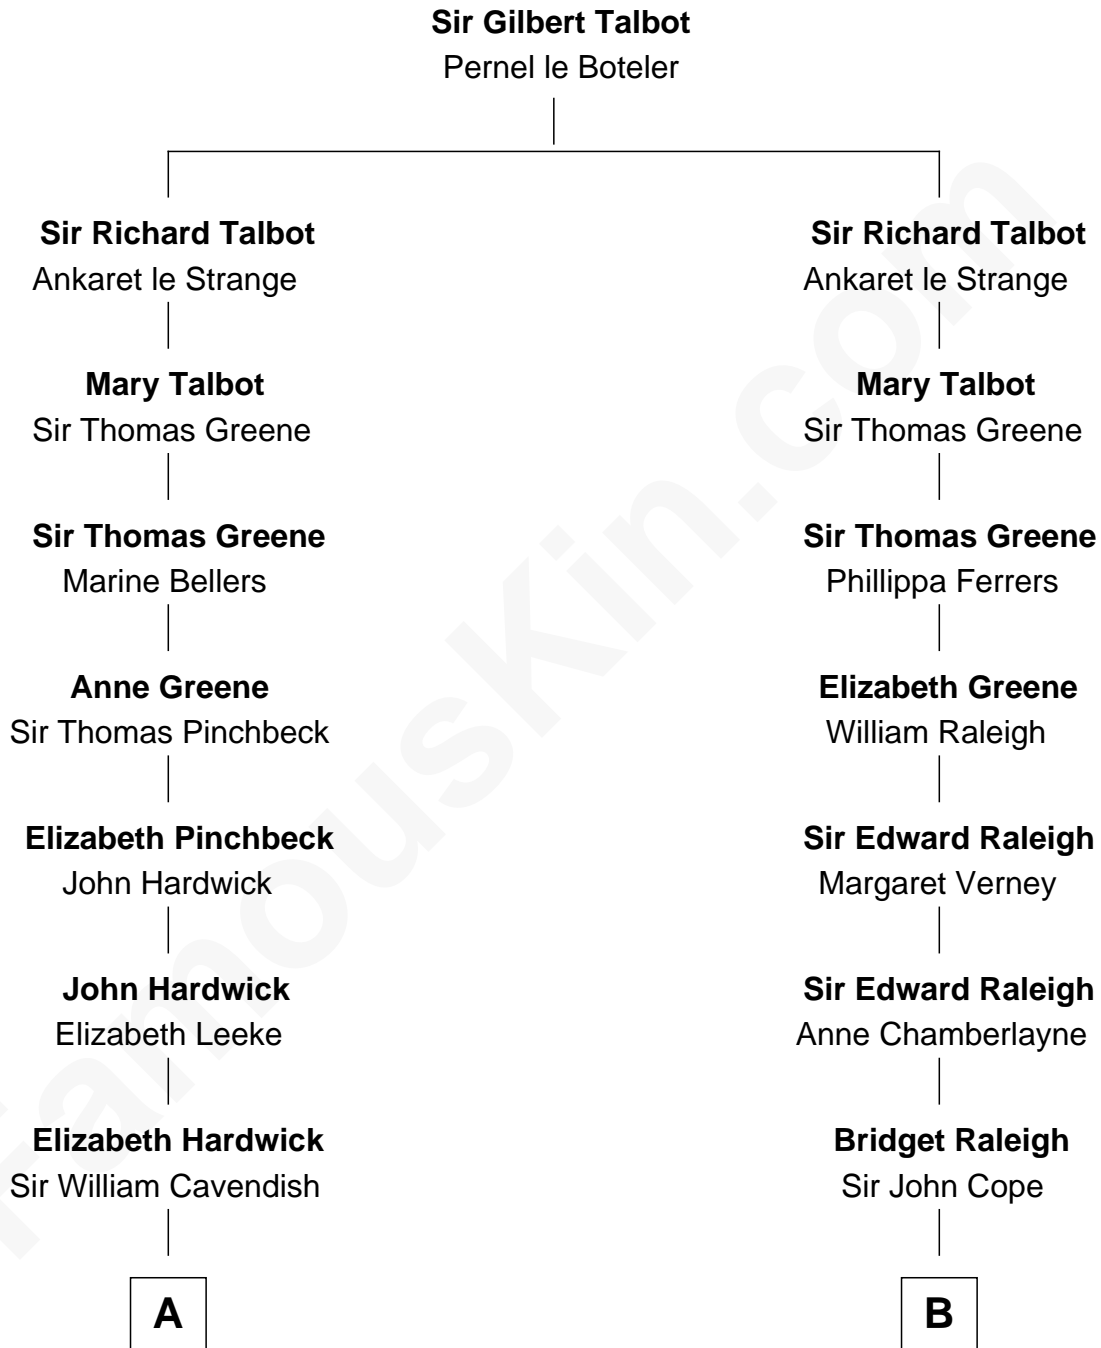

FamousKin.com

Relationship Chart of

Camilla Parker Bowles

Queen Consort of the United Kingdom

11th cousin 8 times removed of

Jonathan Swift

Author of *Gulliver's Travels*

C