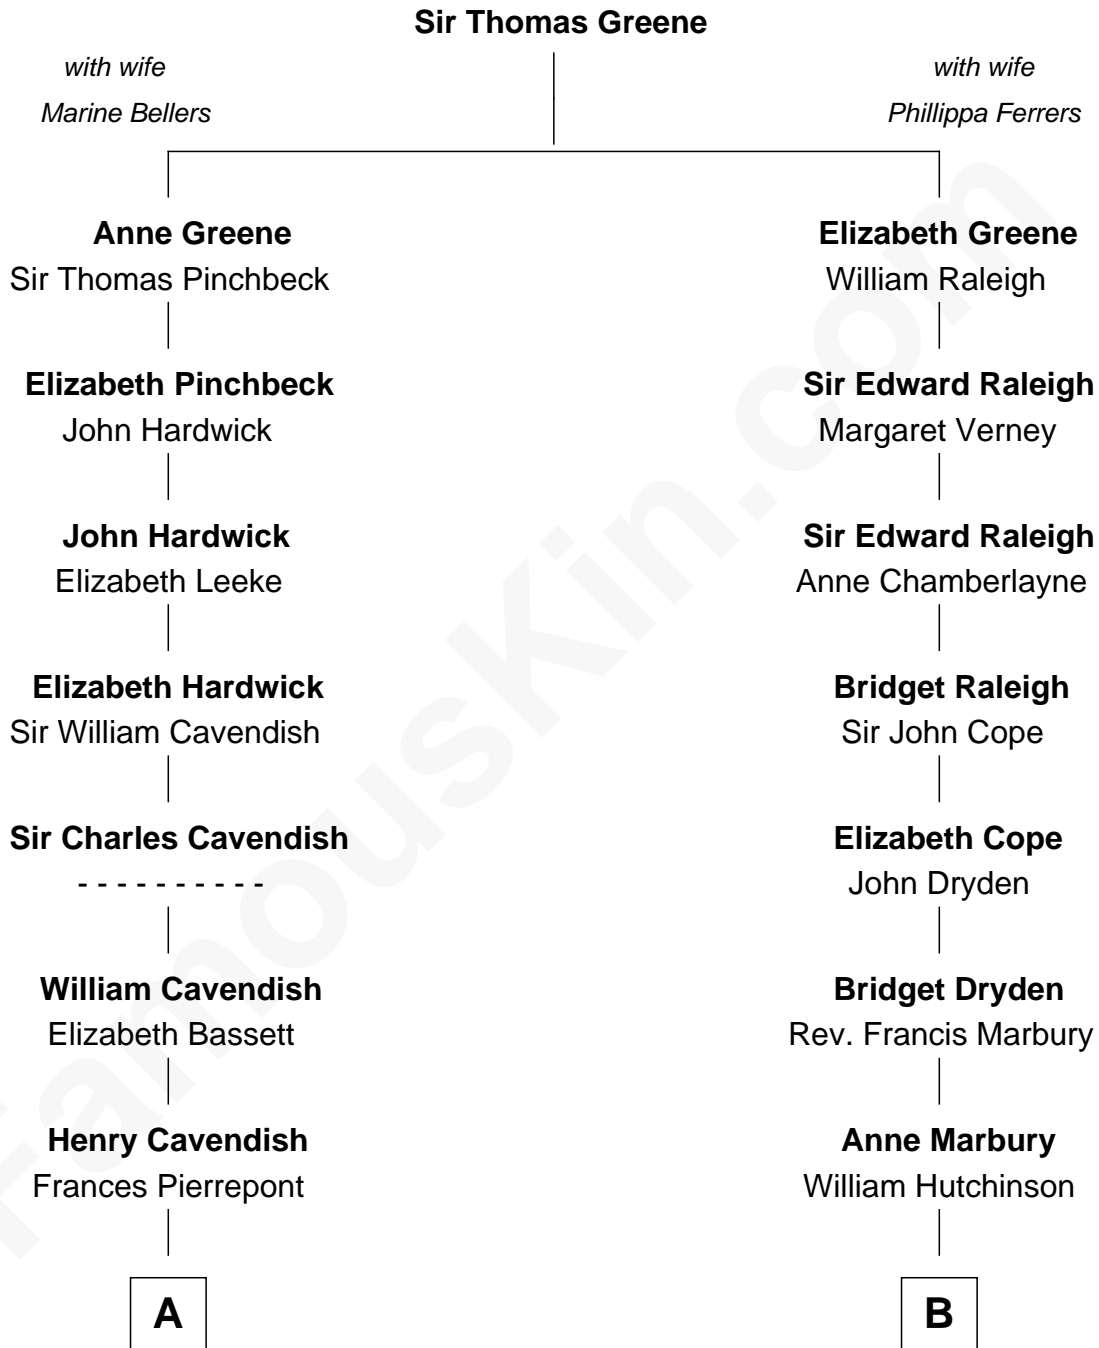

FamousKin.com

Relationship Chart of Camilla Parker Bowles

Queen Consort of the United Kingdom

16th cousin 1 time removed of

Erskine Childers

4th President of Ireland

Camilla Parker Bowles photo by [Agência Brasil](#) ([CC BY 3.0 BRAZIL](#))