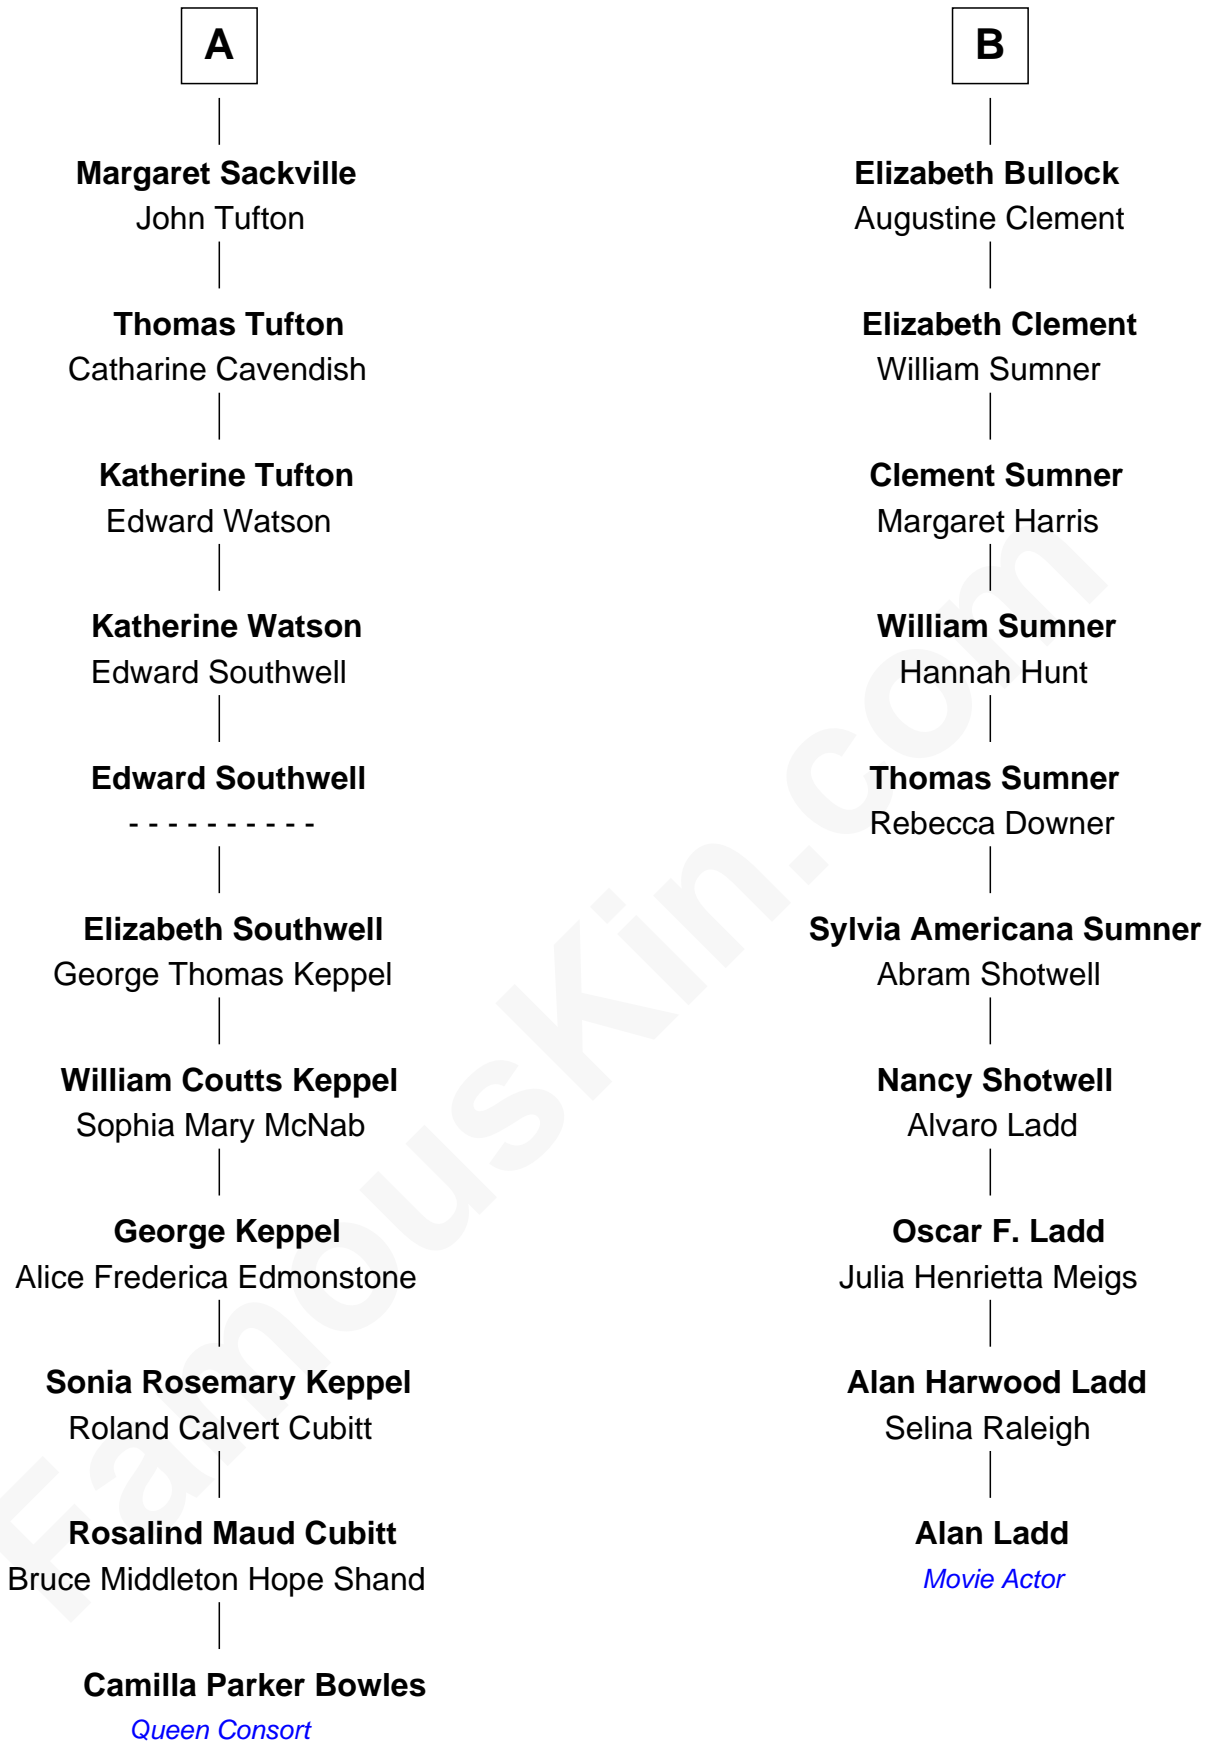

FamousKin.com

Relationship Chart of

Camilla Parker Bowles

Queen Consort of the United Kingdom

16th cousin 1 time removed of

Alan Ladd

Movie Actor

Sir John Howard

Margaret Russell
Sir George Clifford

Ann Clifford
Richard Sackville

Sir John Howard
Joan Walton

Elizabeth Howard
Sir John de Vere

Joan de Vere
Sir William Norreys

Margaret Norreys
Gilbert Bullock

Thomas Bullock
Alice Kingsmill

Richard Bullock
Alice Berrington

William Bullock

A

B

Camilla Parker Bowles photo by [Agência Brasil](#) [\(CC BY 3.0 BRAZIL\)](#)