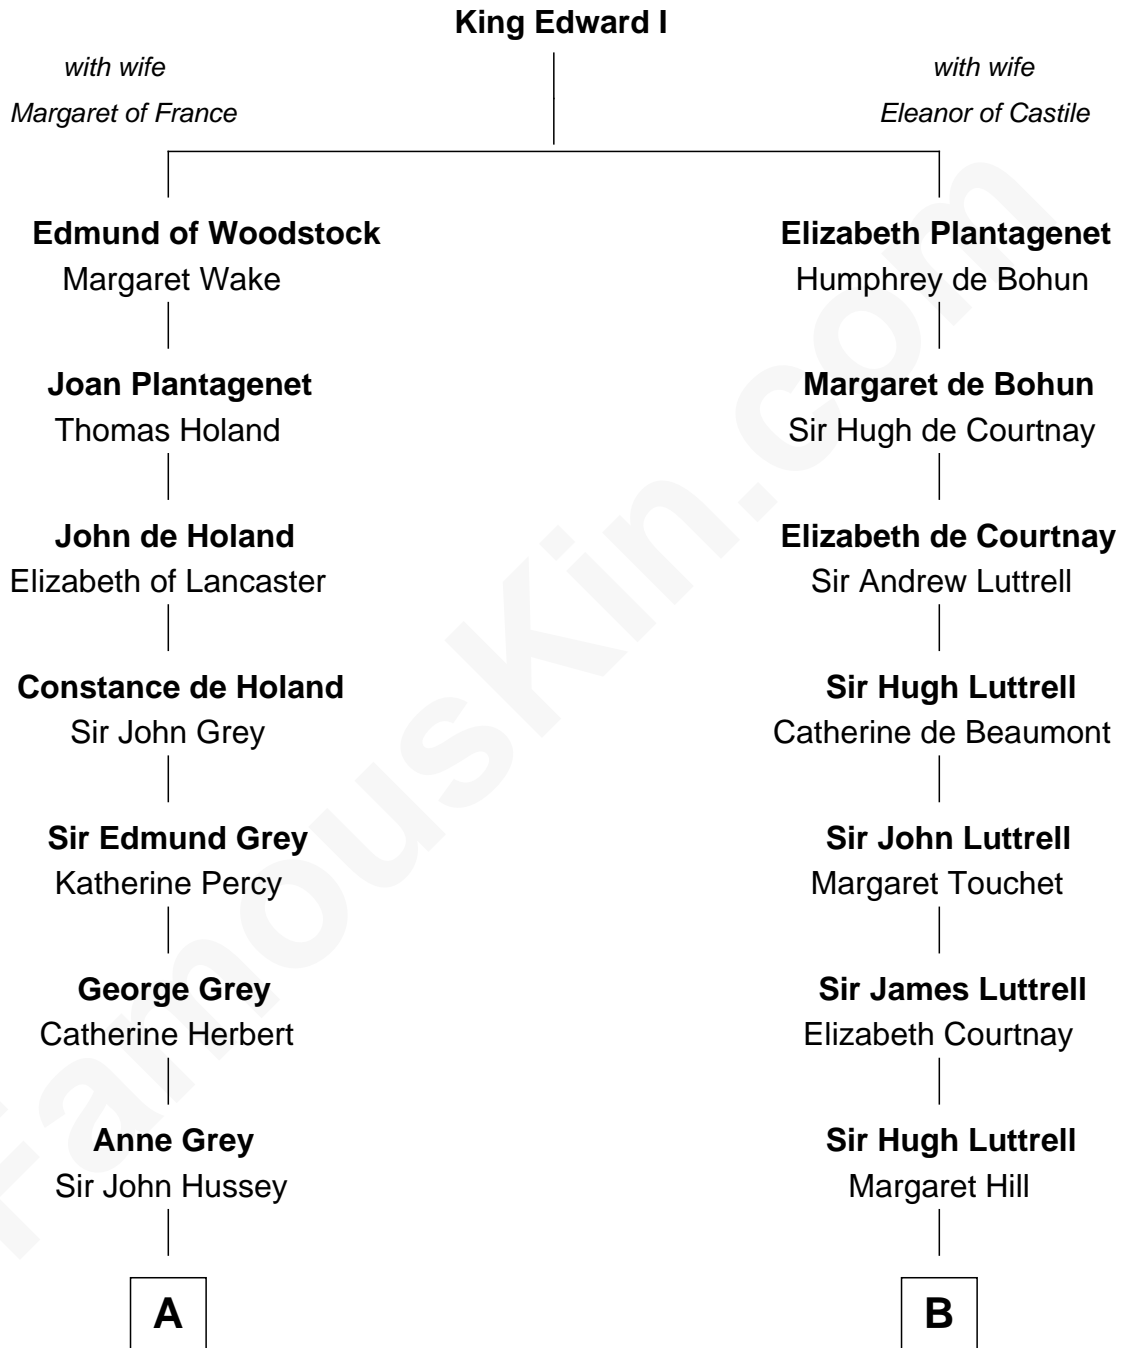

FamousKin.com

Relationship Chart of

Camilla Parker Bowles

Queen Consort of the United Kingdom

17th cousin 3 times removed of

Herman Melville

Author of *Moby Dick*

C