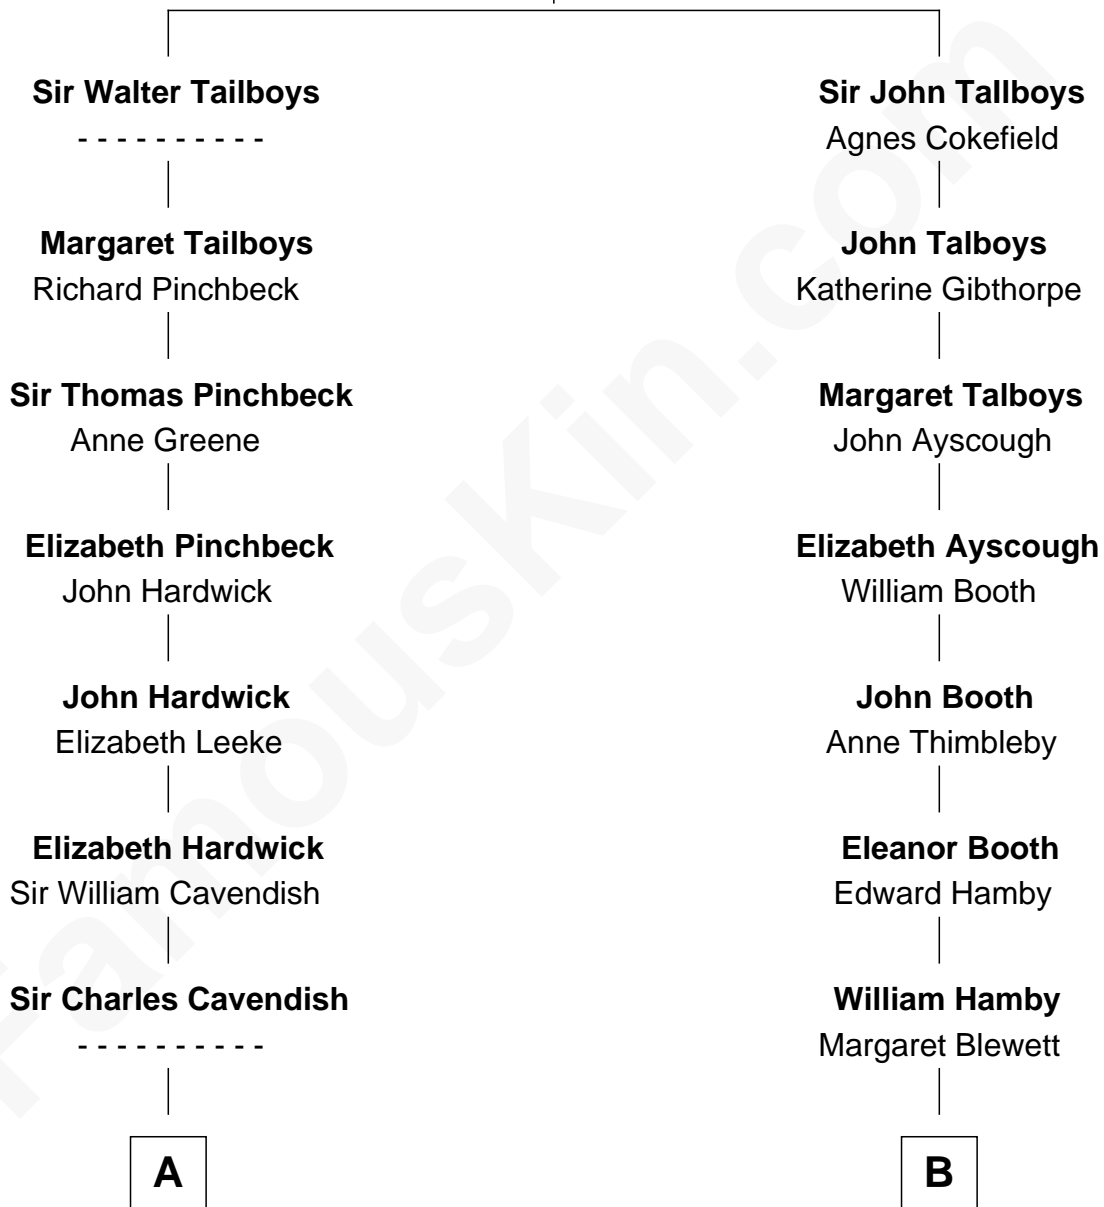

FamousKin.com

Relationship Chart of

Camilla Parker Bowles

Queen Consort of the United Kingdom

18th cousin 2 times removed of

Elisabeth Shue

TV and Movie Actress

Sir Walter Tailboys

Margaret - - - - -

C

Rosalind Maud Cubitt
Bruce Middleton Hope Shand

Camilla Parker Bowles
Queen Consort

D

Alexander Hunter Gunn
Harriet Grace Brewster Willcox

Mary Brewster Gunn
Adoniram Judson Wells

Anne Brewster Wells
James William Shue