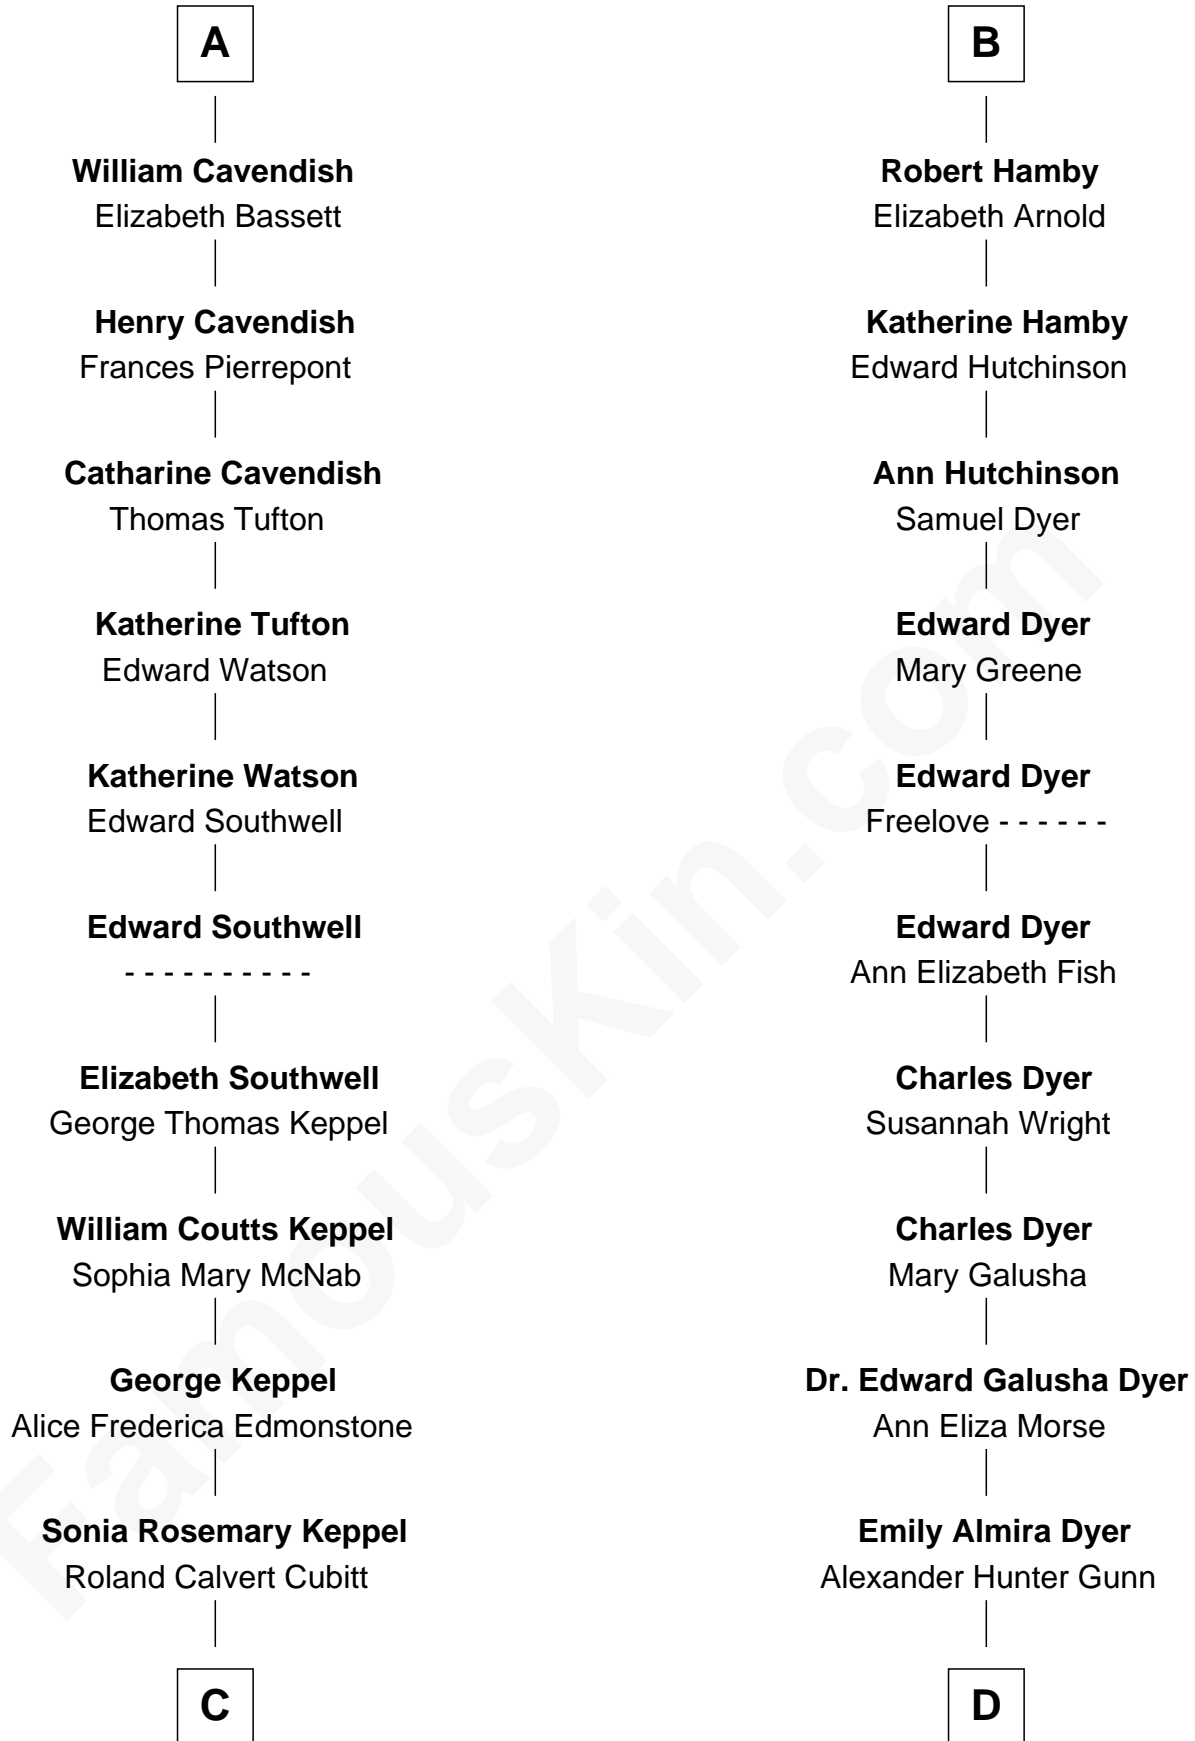

FamousKin.com

Relationship Chart of

Camilla Parker Bowles

Queen Consort of the United Kingdom

18th cousin 2 times removed of

Elisabeth Shue

TV and Movie Actress

Sir Walter Tailboys

Margaret - - - - -

C

Rosalind Maud Cubitt
Bruce Middleton Hope Shand

Camilla Parker Bowles
Queen Consort

D

Alexander Hunter Gunn
Harriet Grace Brewster Willcox

Mary Brewster Gunn
Adoniram Judson Wells

Anne Brewster Wells
James William Shue