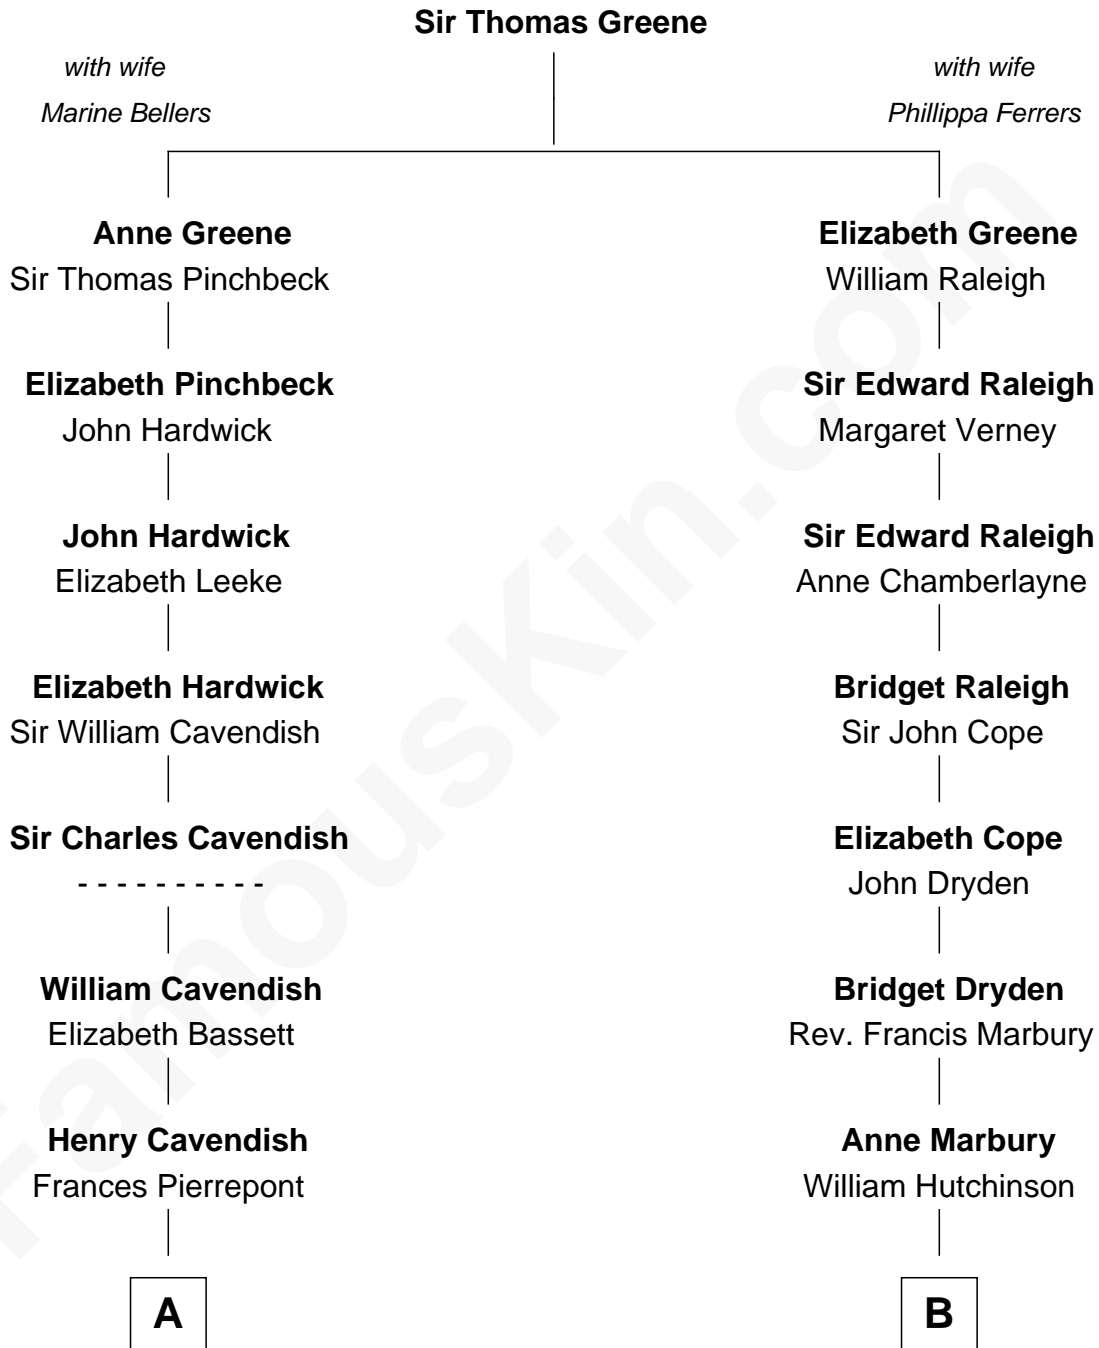

FamousKin.com

Relationship Chart of

Camilla Parker Bowles

Queen Consort of the United Kingdom

16th cousin 3 times removed of

Elisabeth Shue

TV and Movie Actress

C

Mary Brewster Gunn
Adoniram Judson Wells

Anne Brewster Wells
James William Shue

Elisabeth Shue
TV and Movie Actress

FamousKin.com