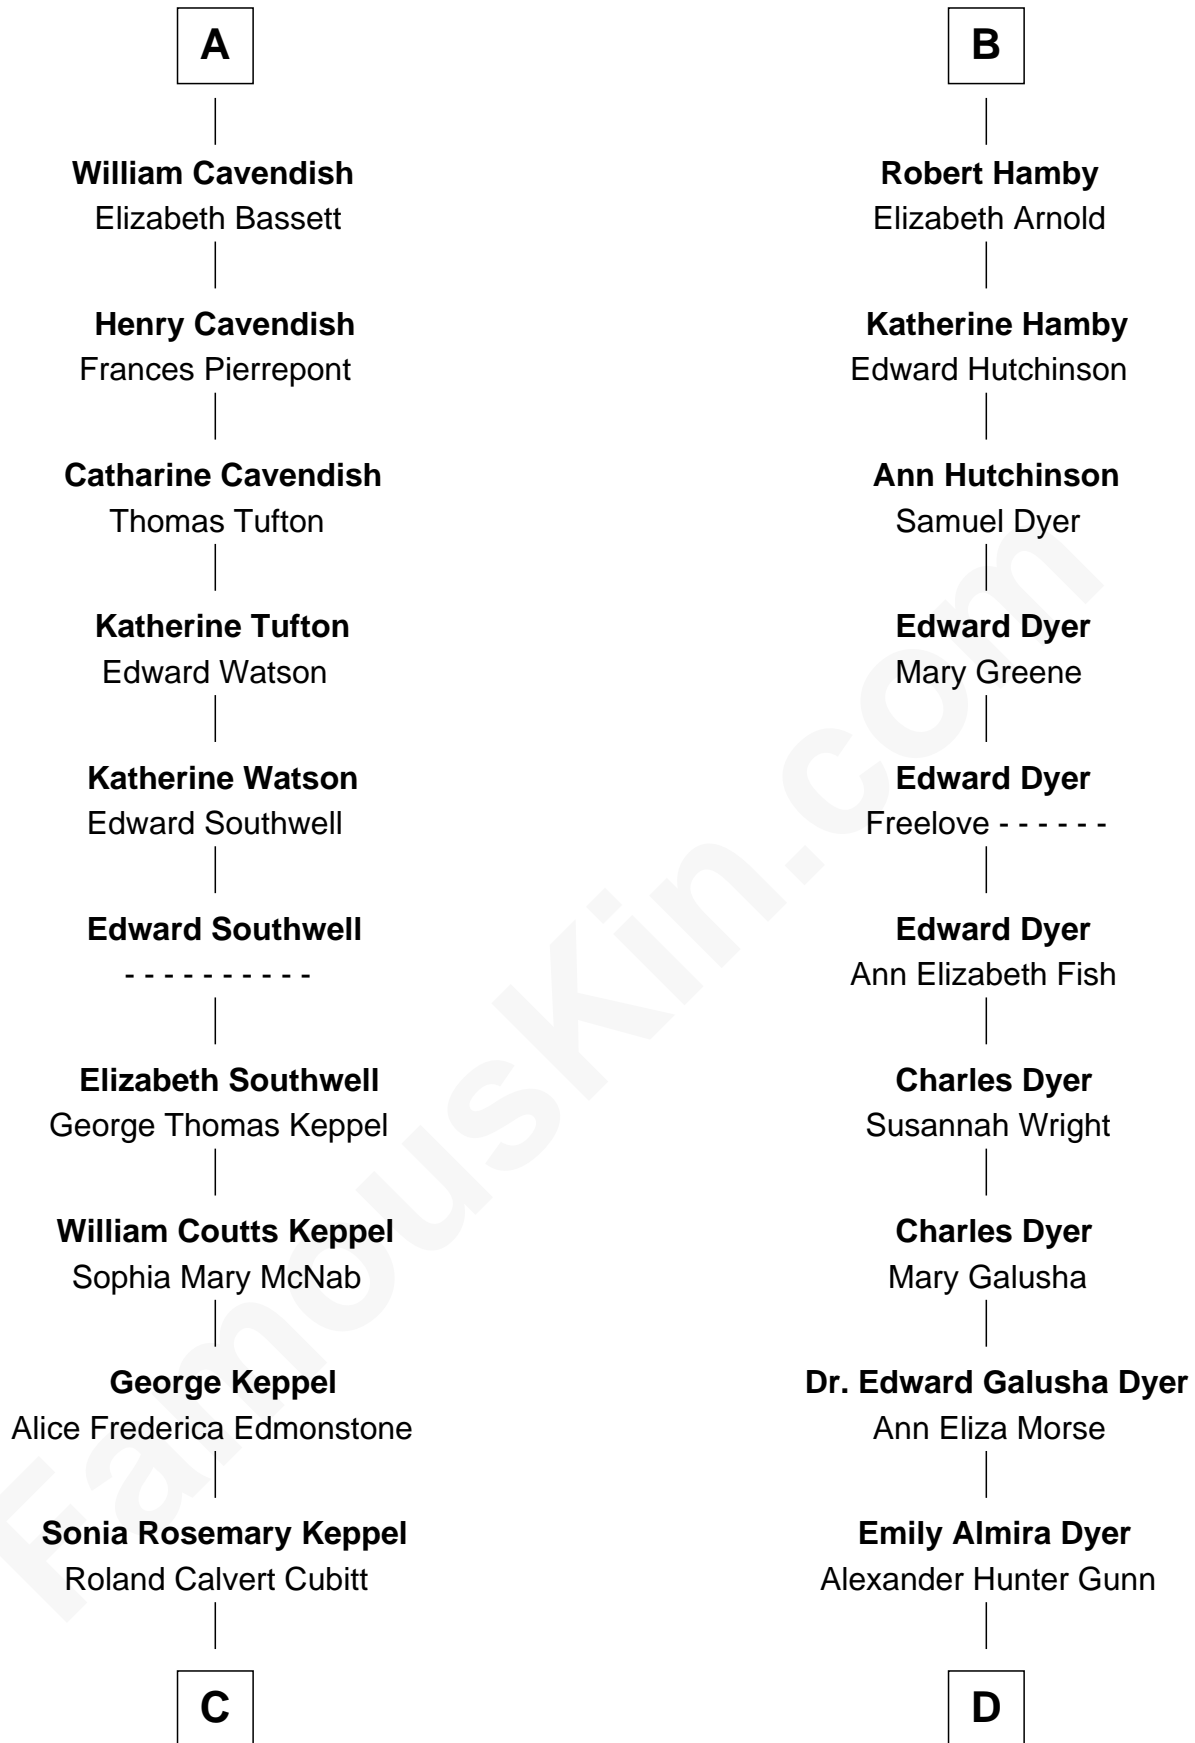

## Relationship Chart of

### Camilla Parker Bowles

Queen Consort of the United Kingdom

18th cousin 2 times removed of

**Andrew Shue**

TV Actor

**C**

**Rosalind Maud Cubitt**  
Bruce Middleton Hope Shand

**Camilla Parker Bowles**  
*Queen Consort*

**D**

**Alexander Hunter Gunn**  
Harriet Grace Brewster Willcox

**Mary Brewster Gunn**  
Adoniram Judson Wells

**Anne Brewster Wells**  
James William Shue

**Andrew Shue**  
*TV Actor*

FamousKin.com