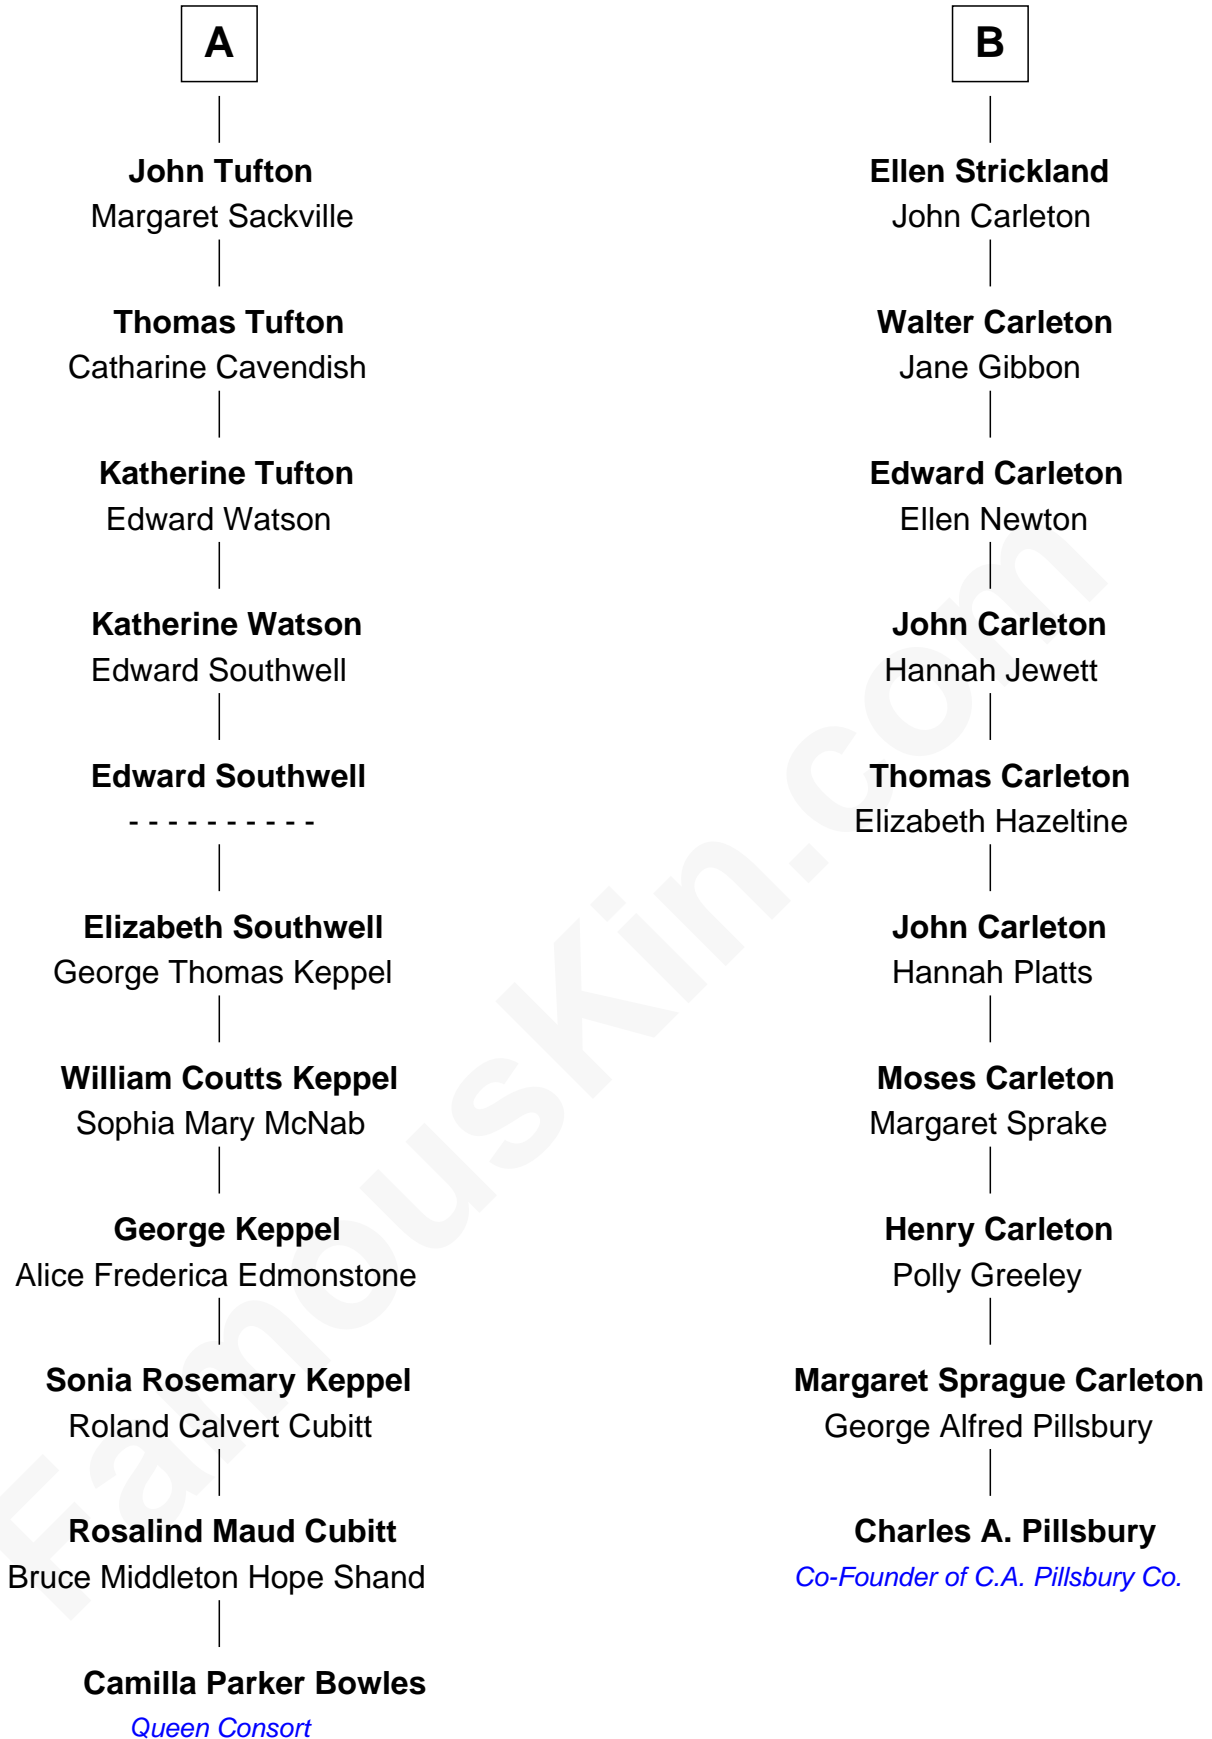

FamousKin.com

Relationship Chart of

Camilla Parker Bowles

Queen Consort of the United Kingdom

16th cousin 1 time removed of

Charles A. Pillsbury

Co-Founder of C.A. Pillsbury Co.

Camilla Parker Bowles photo by [Agência Brasil](#) [\(CC BY 3.0 BRAZIL\)](#)