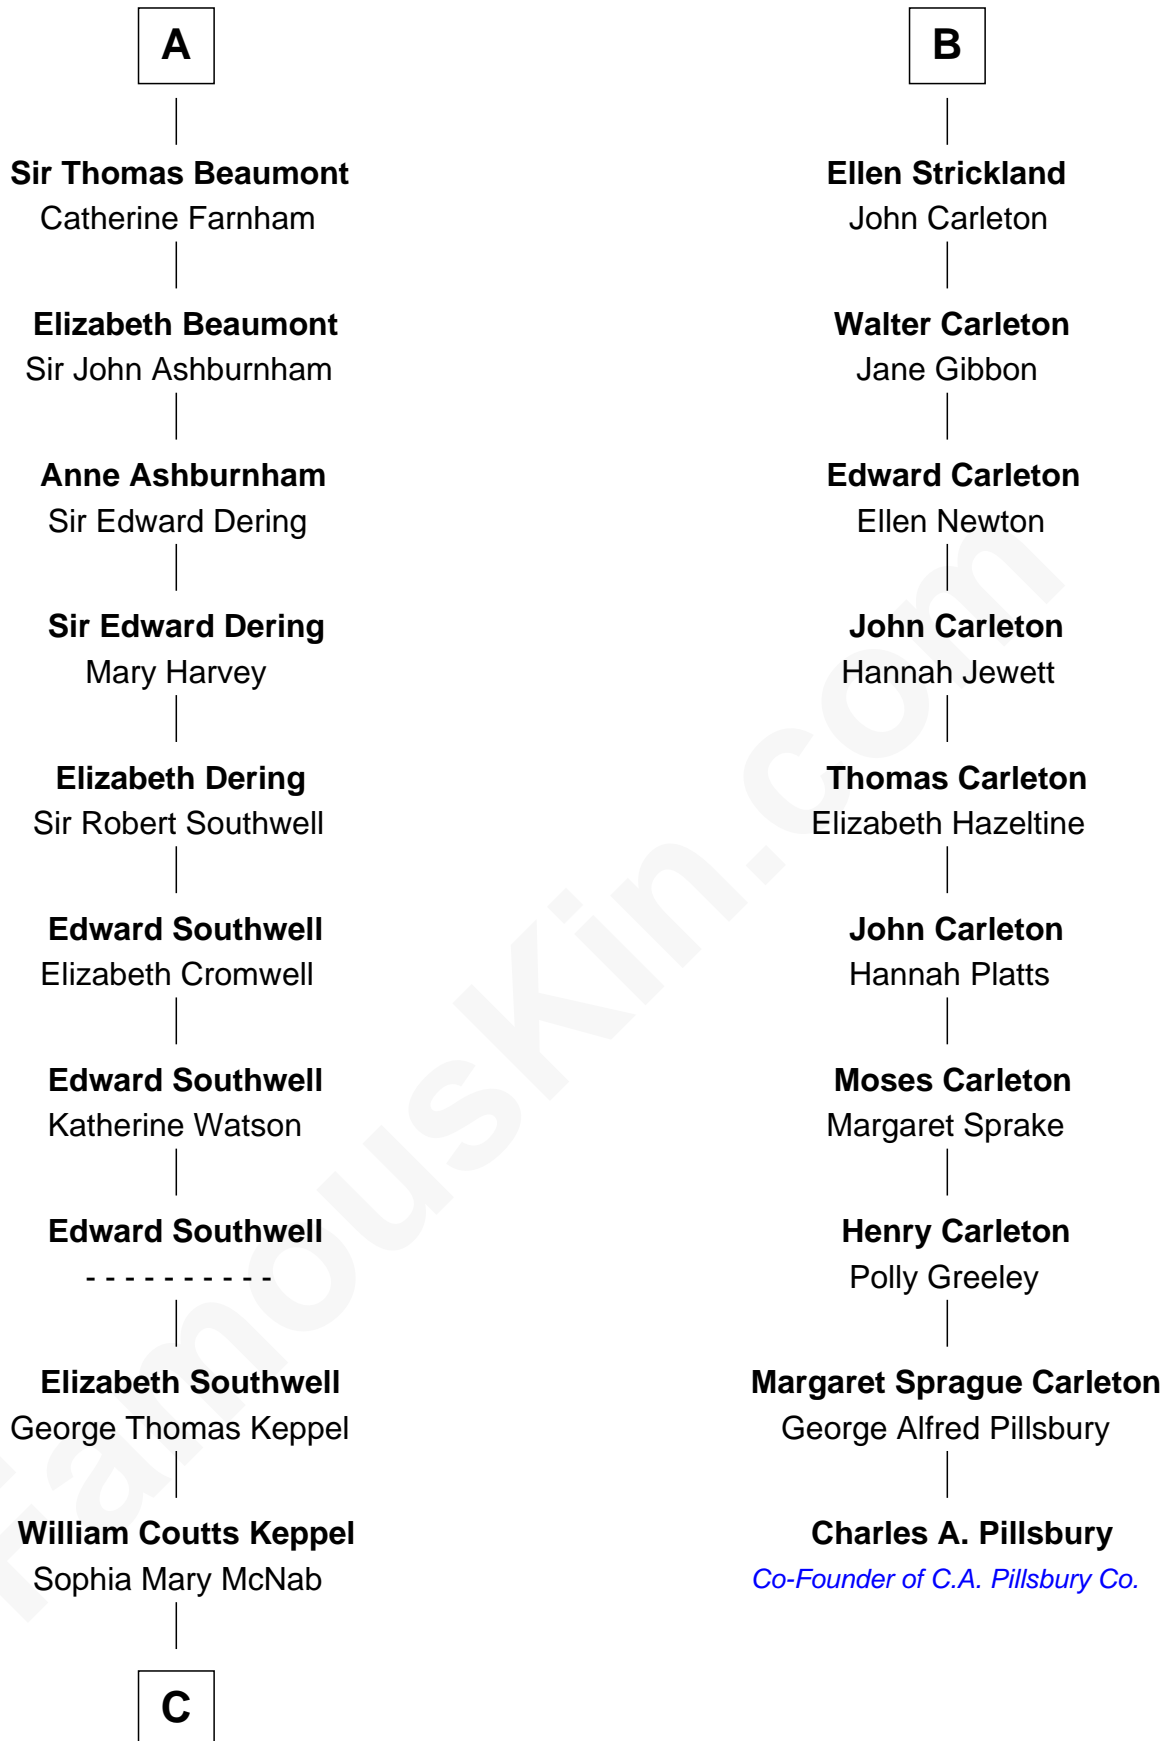

FamousKin.com

Relationship Chart of

Camilla Parker Bowles

Queen Consort of the United Kingdom

16th cousin 4 times removed of

Charles A. Pillsbury

Co-Founder of C.A. Pillsbury Co.

C

George Keppel
Alice Frederica Edmonstone

Sonia Rosemary Keppel
Roland Calvert Cubitt

Rosalind Maud Cubitt
Bruce Middleton Hope Shand

Camilla Parker Bowles
Queen Consort