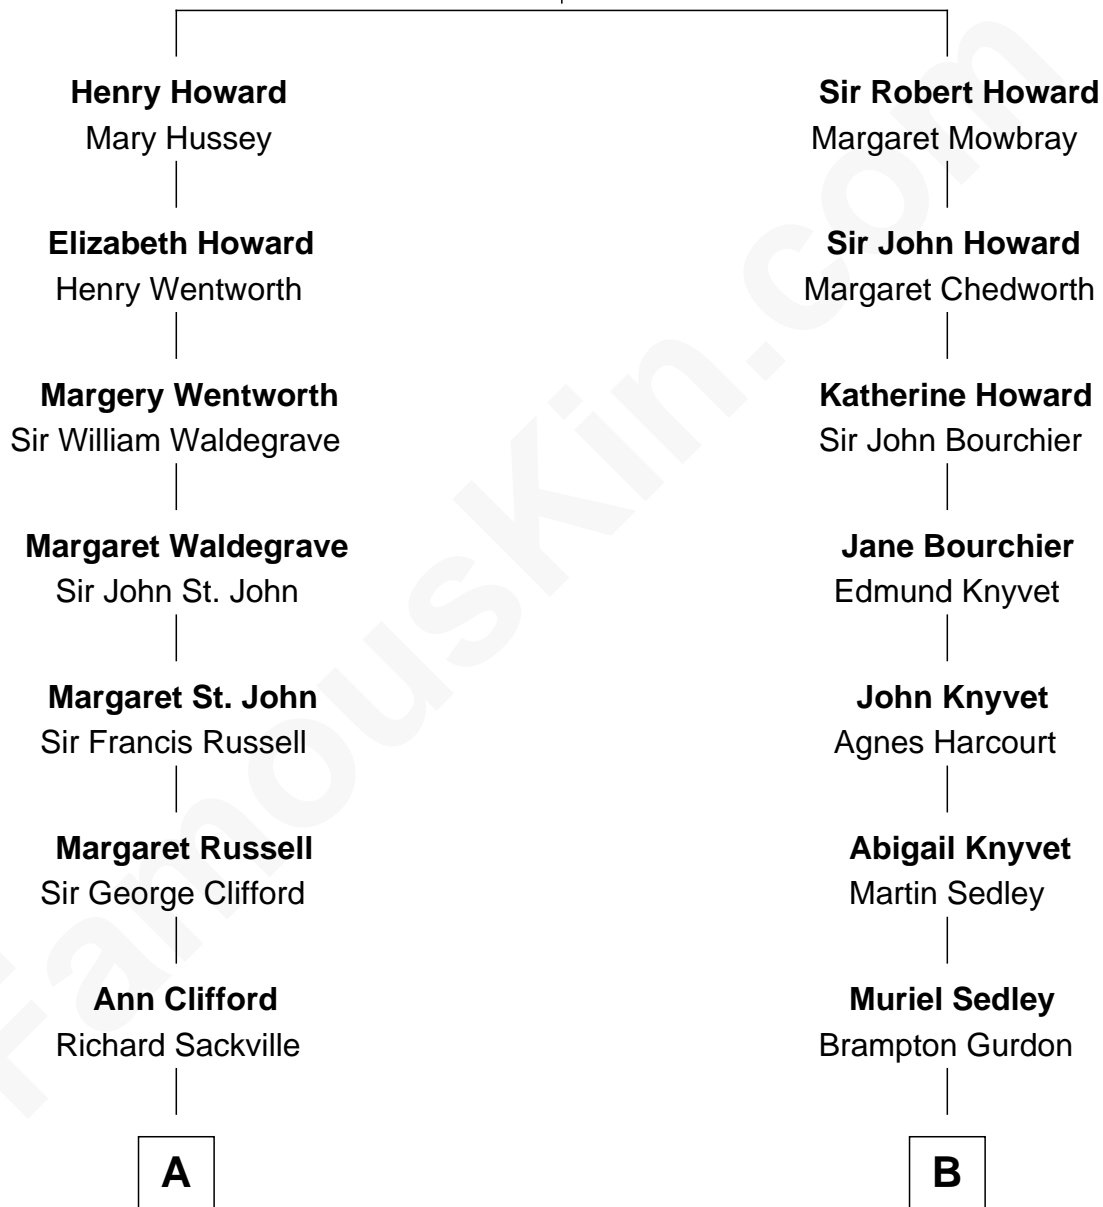

FamousKin.com

Relationship Chart of

Camilla Parker Bowles

Queen Consort of the United Kingdom

17th cousin 2 times removed of

Carly Fiorina

CEO of Hewlett-Packard

Sir John Howard

Alice Tendring

C

Cara Carleton Weber
Harold Marvin Sneed

Joseph Tyree Sneed
Madelon Montross Juergens

Carly Fiorina

CEO of Hewlett-Packard