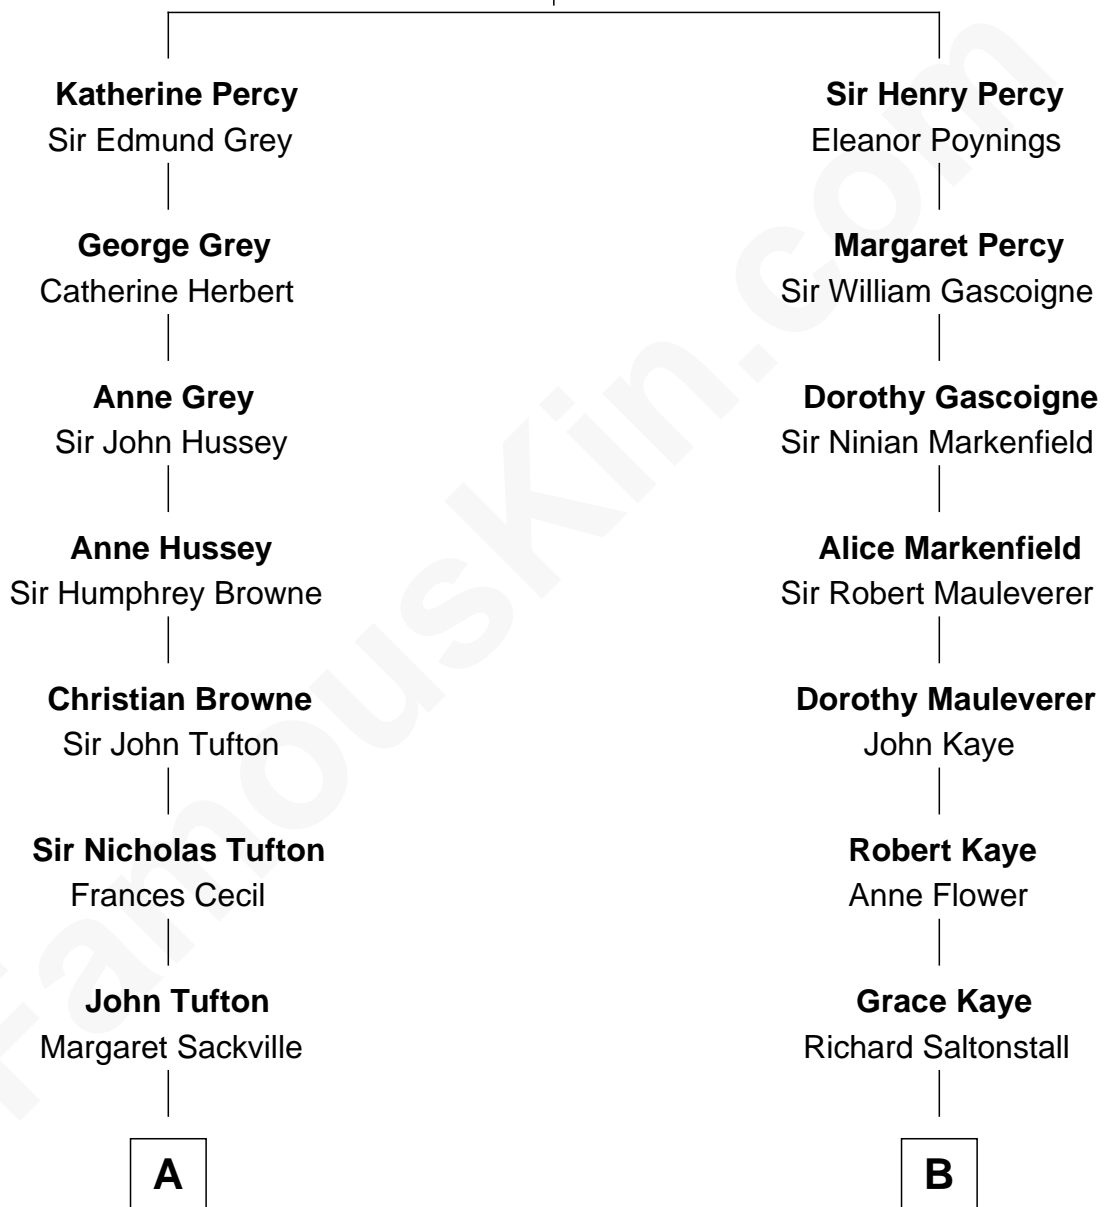

FamousKin.com

Relationship Chart of

Camilla Parker Bowles

Queen Consort of the United Kingdom

16th cousin 3 times removed of

Carly Fiorina

CEO of Hewlett-Packard

Sir Henry Percy
Eleanor Neville

C

Cara Carleton Weber

Harold Marvin Sneed

Joseph Tyree Sneed

Madelon Montross Juergens

Carly Fiorina

CEO of Hewlett-Packard