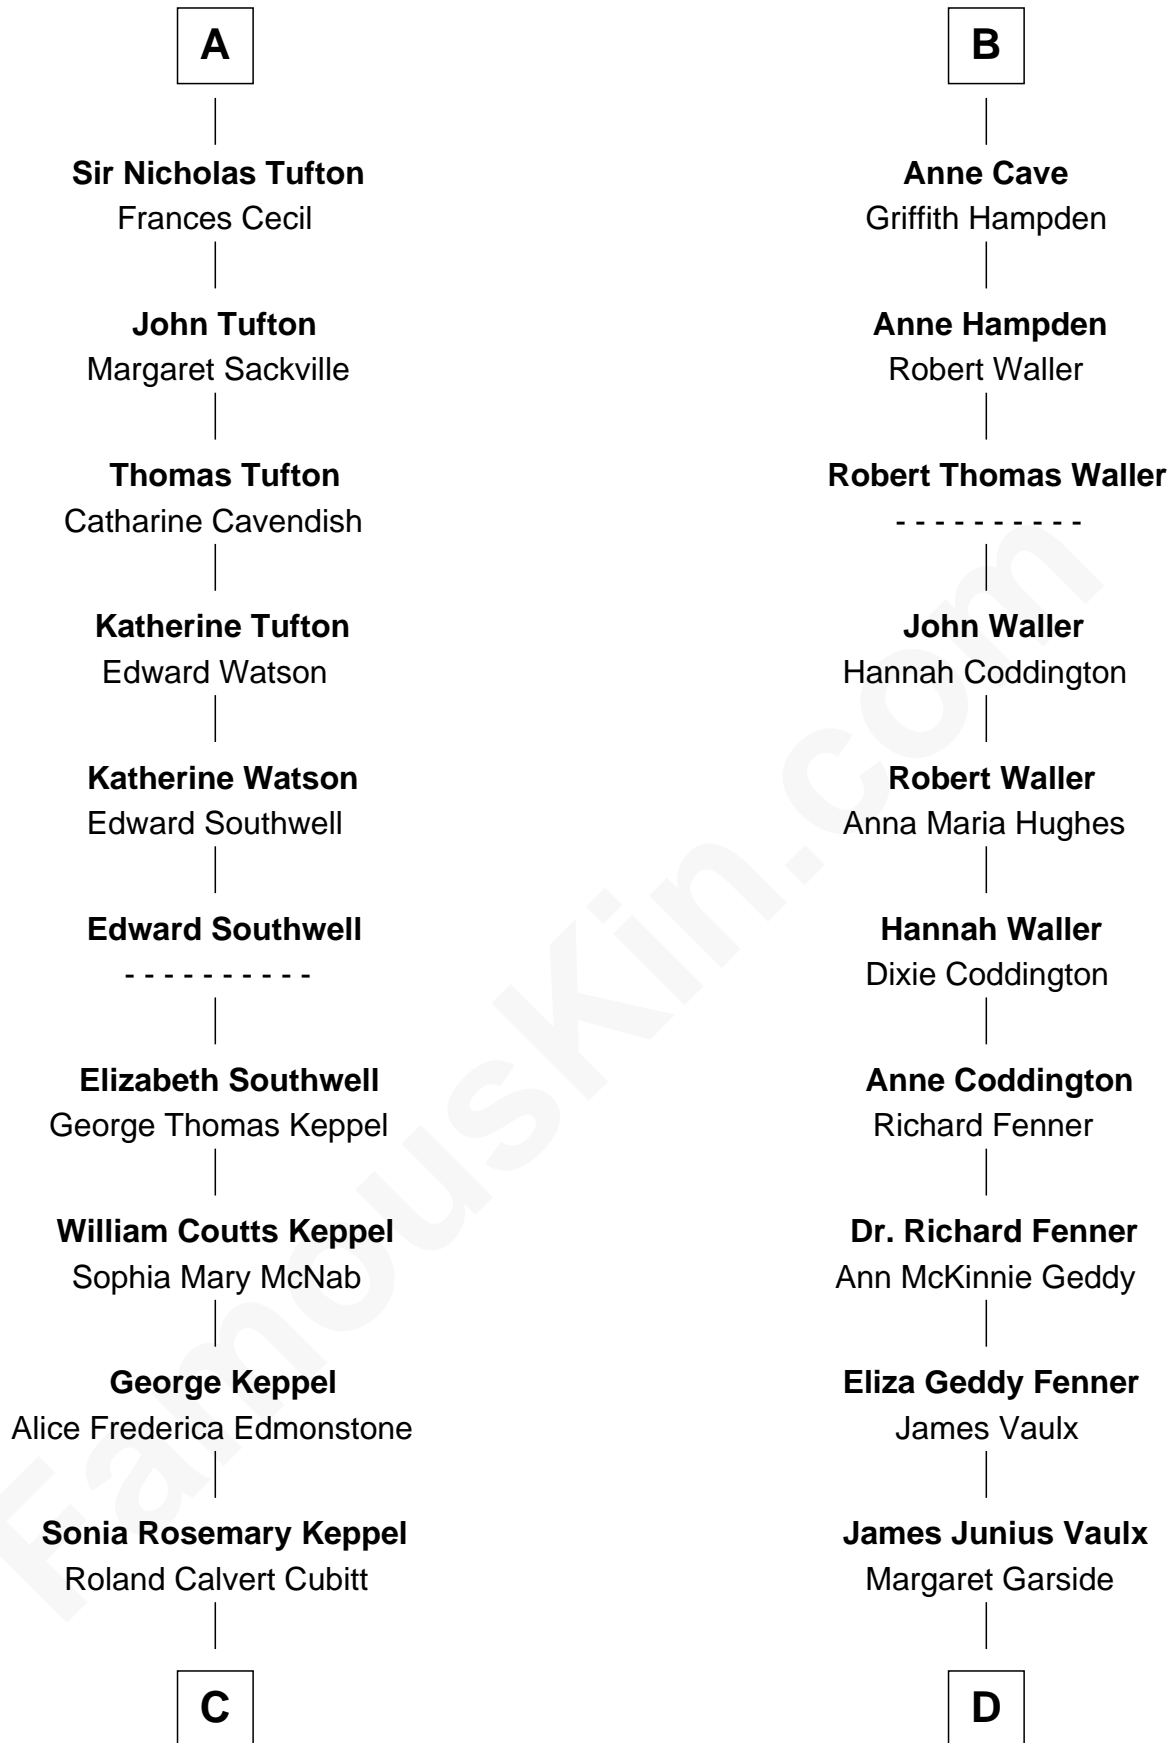

## Relationship Chart of

### Camilla Parker Bowles

Queen Consort of the United Kingdom

18th cousin 1 time removed of

**John McCain**

U.S. Senator from Arizona

**C**

**Rosalind Maud Cubitt**  
Bruce Middleton Hope Shand

**Camilla Parker Bowles**  
*Queen Consort*

**D**

**Katherine Davey Vault**  
Adm. John Sidney McCain

**Adm. John Sidney McCain**  
Roberta Wright

**John McCain**  
*U.S. Senator from Arizona*

FamousKin.com