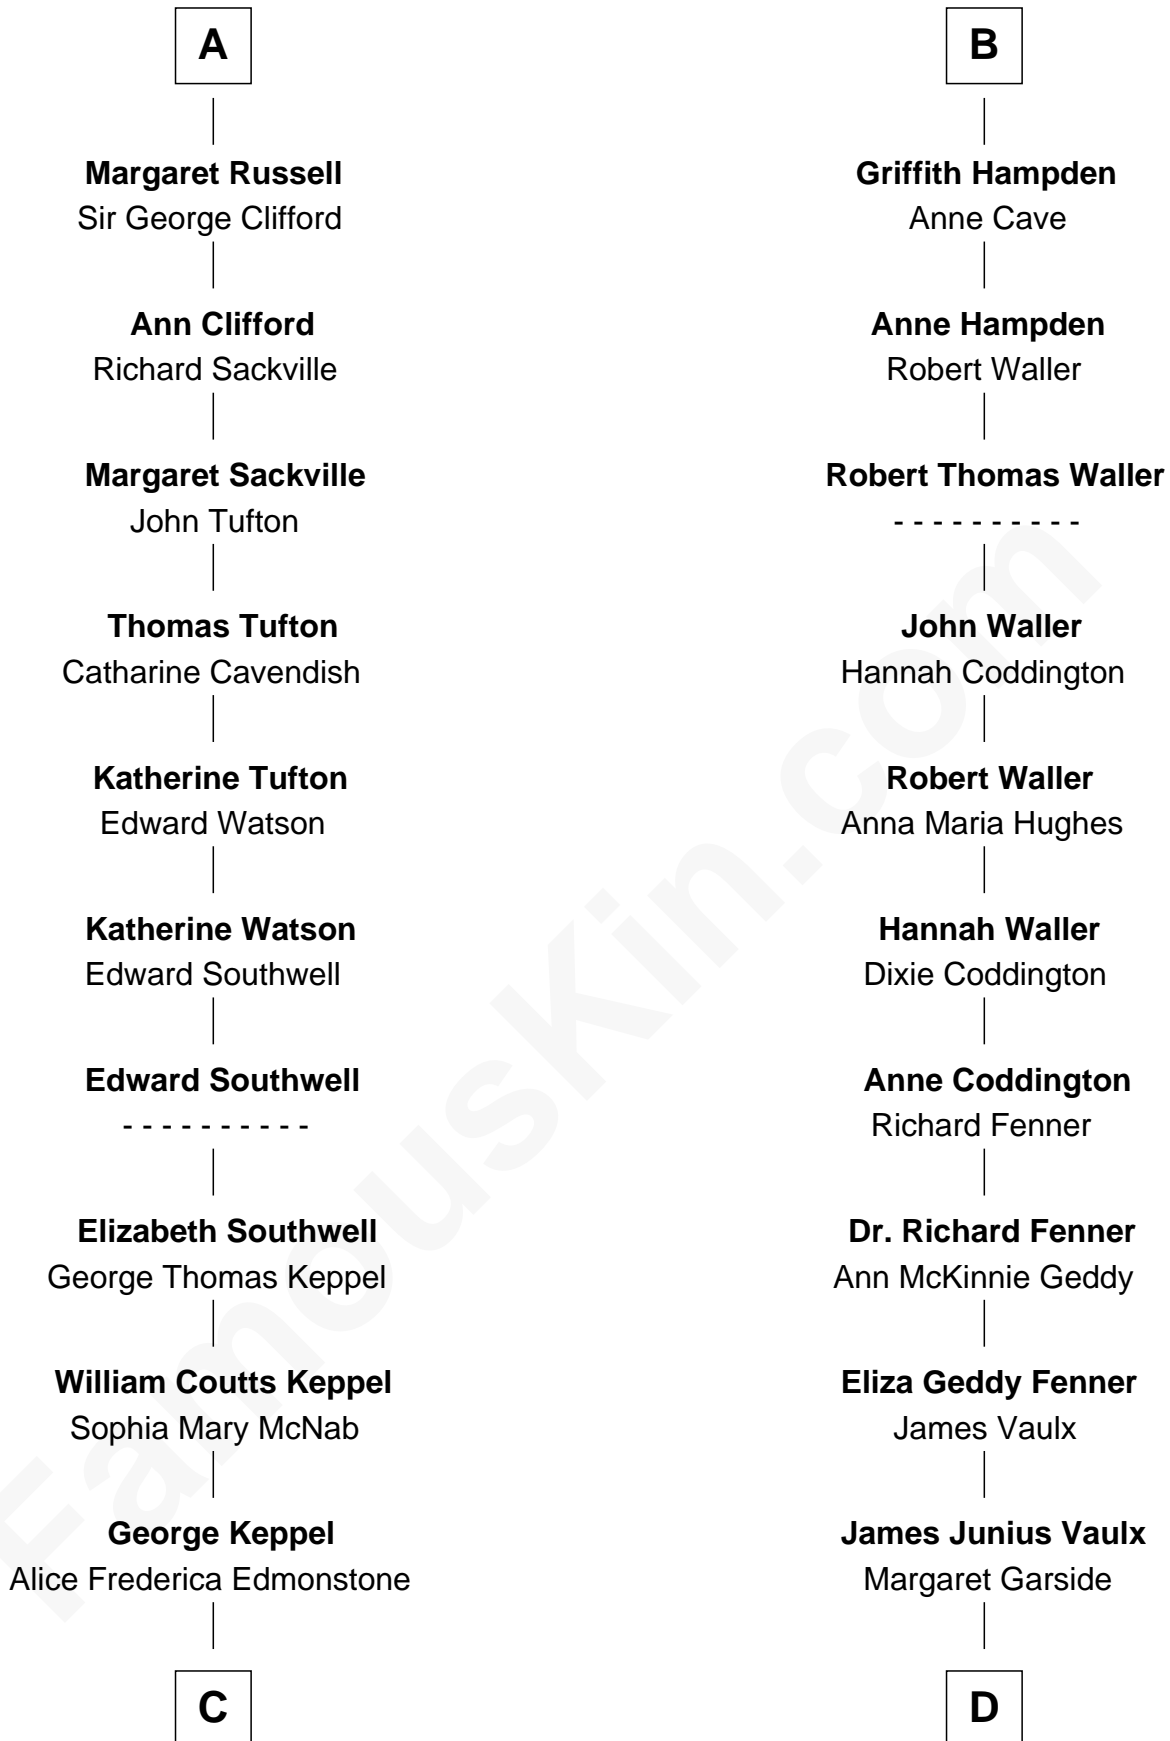

## Relationship Chart of

**Camilla Parker Bowles**

*Queen Consort of the United Kingdom*

19th cousin of

**John McCain**

*U.S. Senator from Arizona*

**Sir John Howard**

Alice de Bois