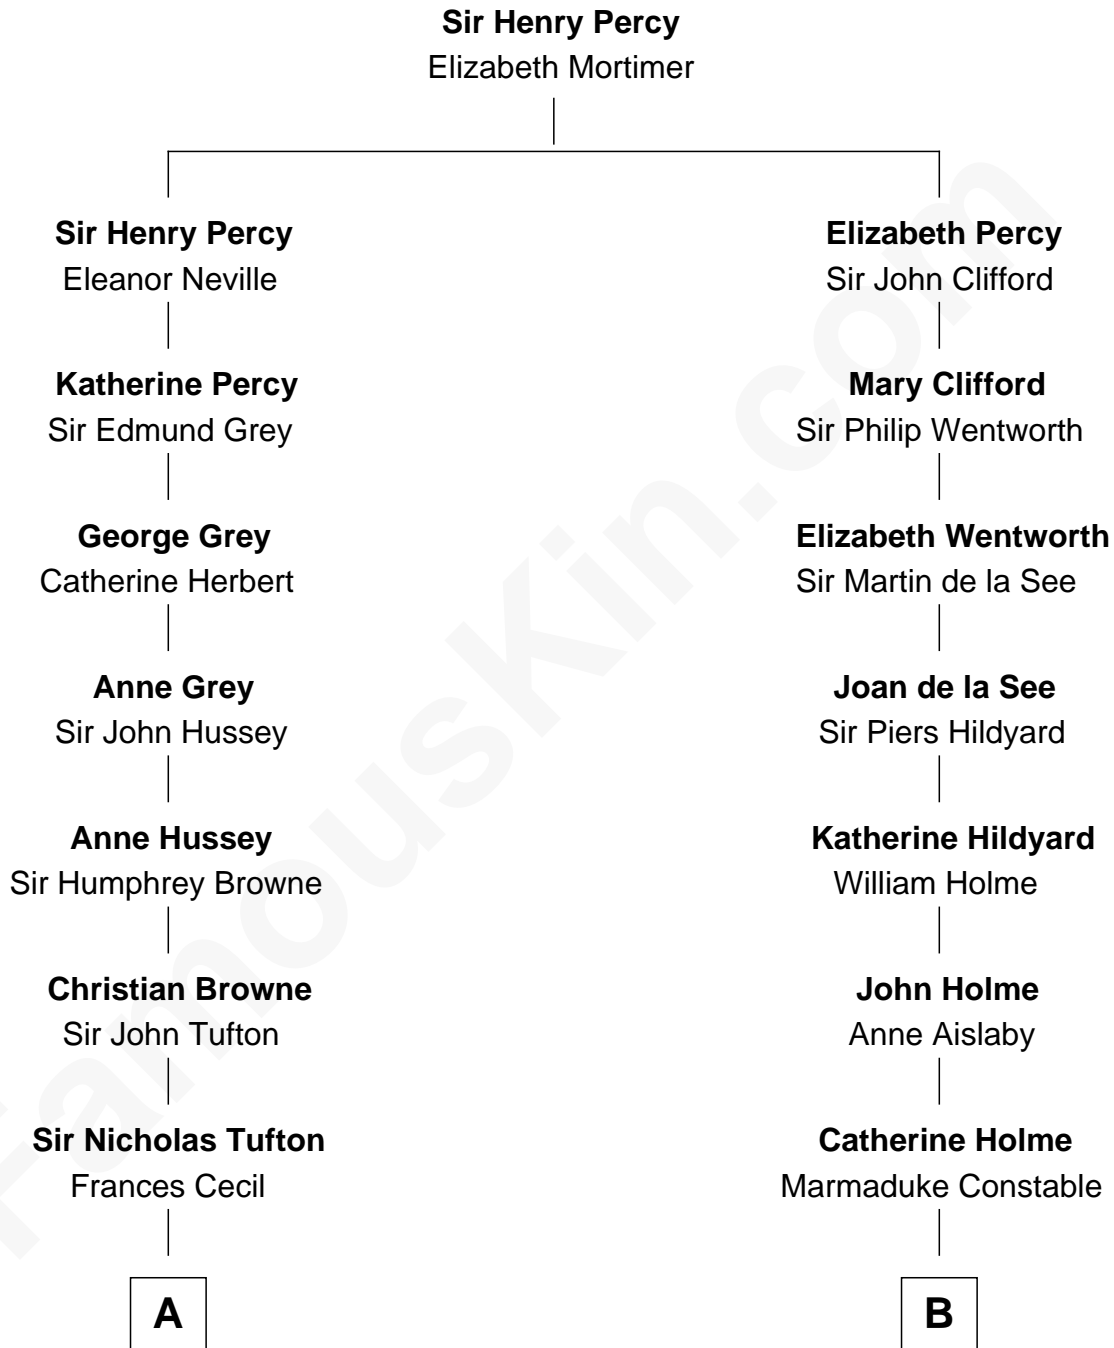

FamousKin.com

Relationship Chart of

Camilla Parker Bowles

Queen Consort of the United Kingdom

17th cousin 3 times removed of

Illeana Douglas

TV and Movie Actress

C

Lena Priscilla Shackelford
Edouard Gregory Hesselberg

Melvyn Edouard Hesselberg
Rosalind Hightower

Gregory Hesselberg
Joan Georgescu

Illeana Douglas
TV and Movie Actress