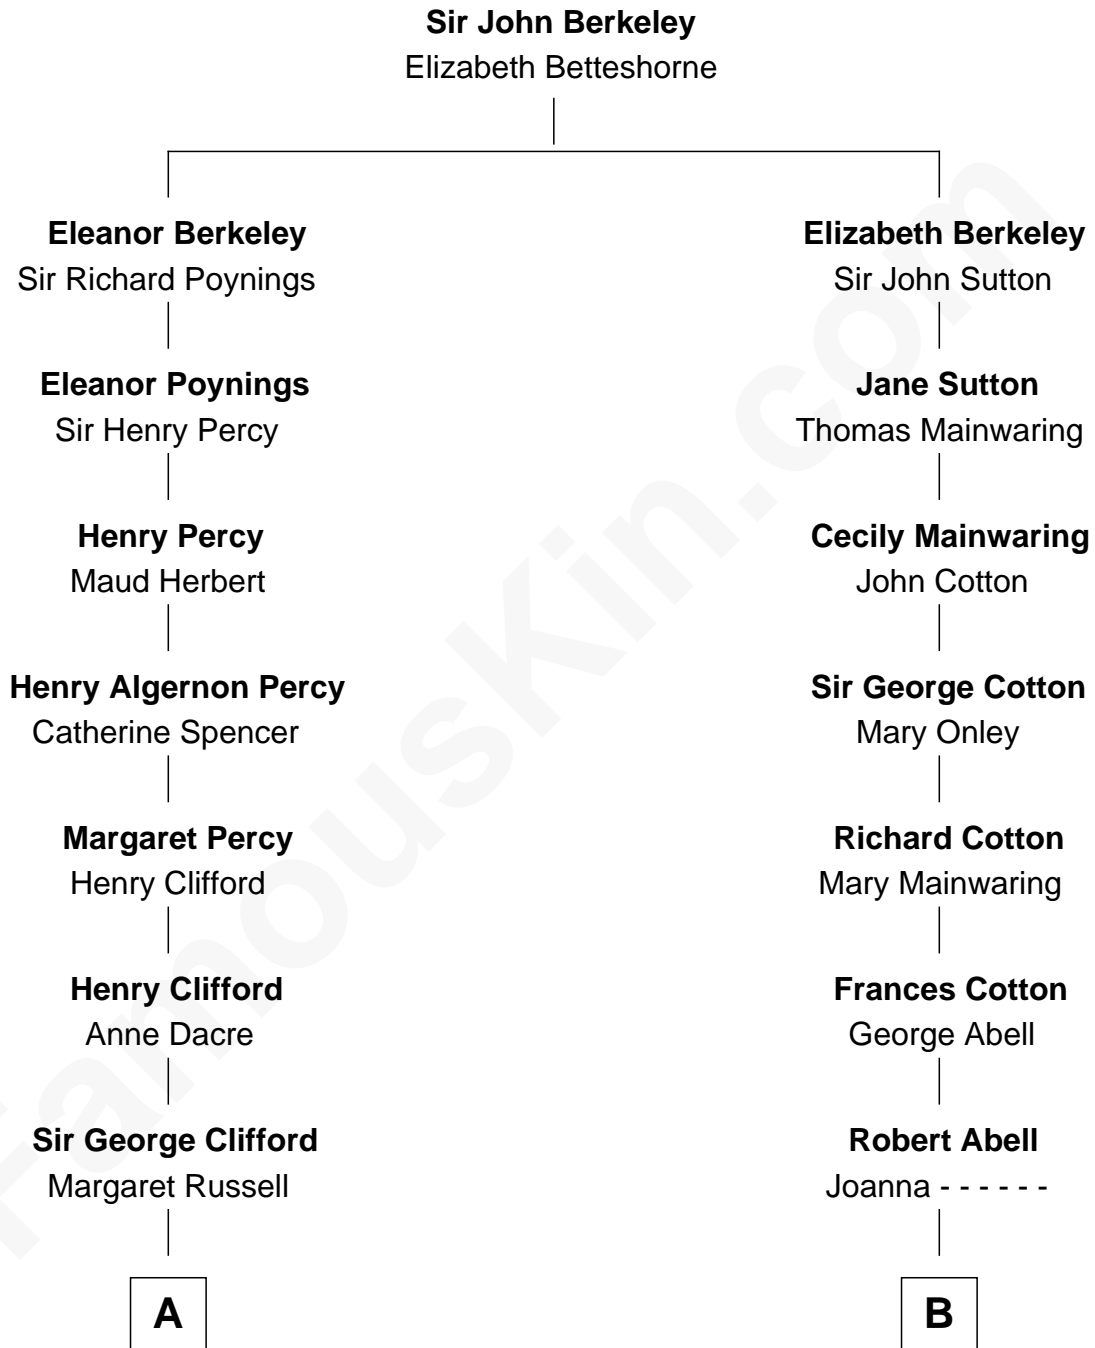

FamousKin.com

Relationship Chart of

Camilla Parker Bowles

Queen Consort of the United Kingdom

14th cousin 4 times removed of

Melvyn Douglas
Movie Actor

C

Rosalind Maud Cubitt
Bruce Middleton Hope Shand

Camilla Parker Bowles
Queen Consort

FamousKin.com