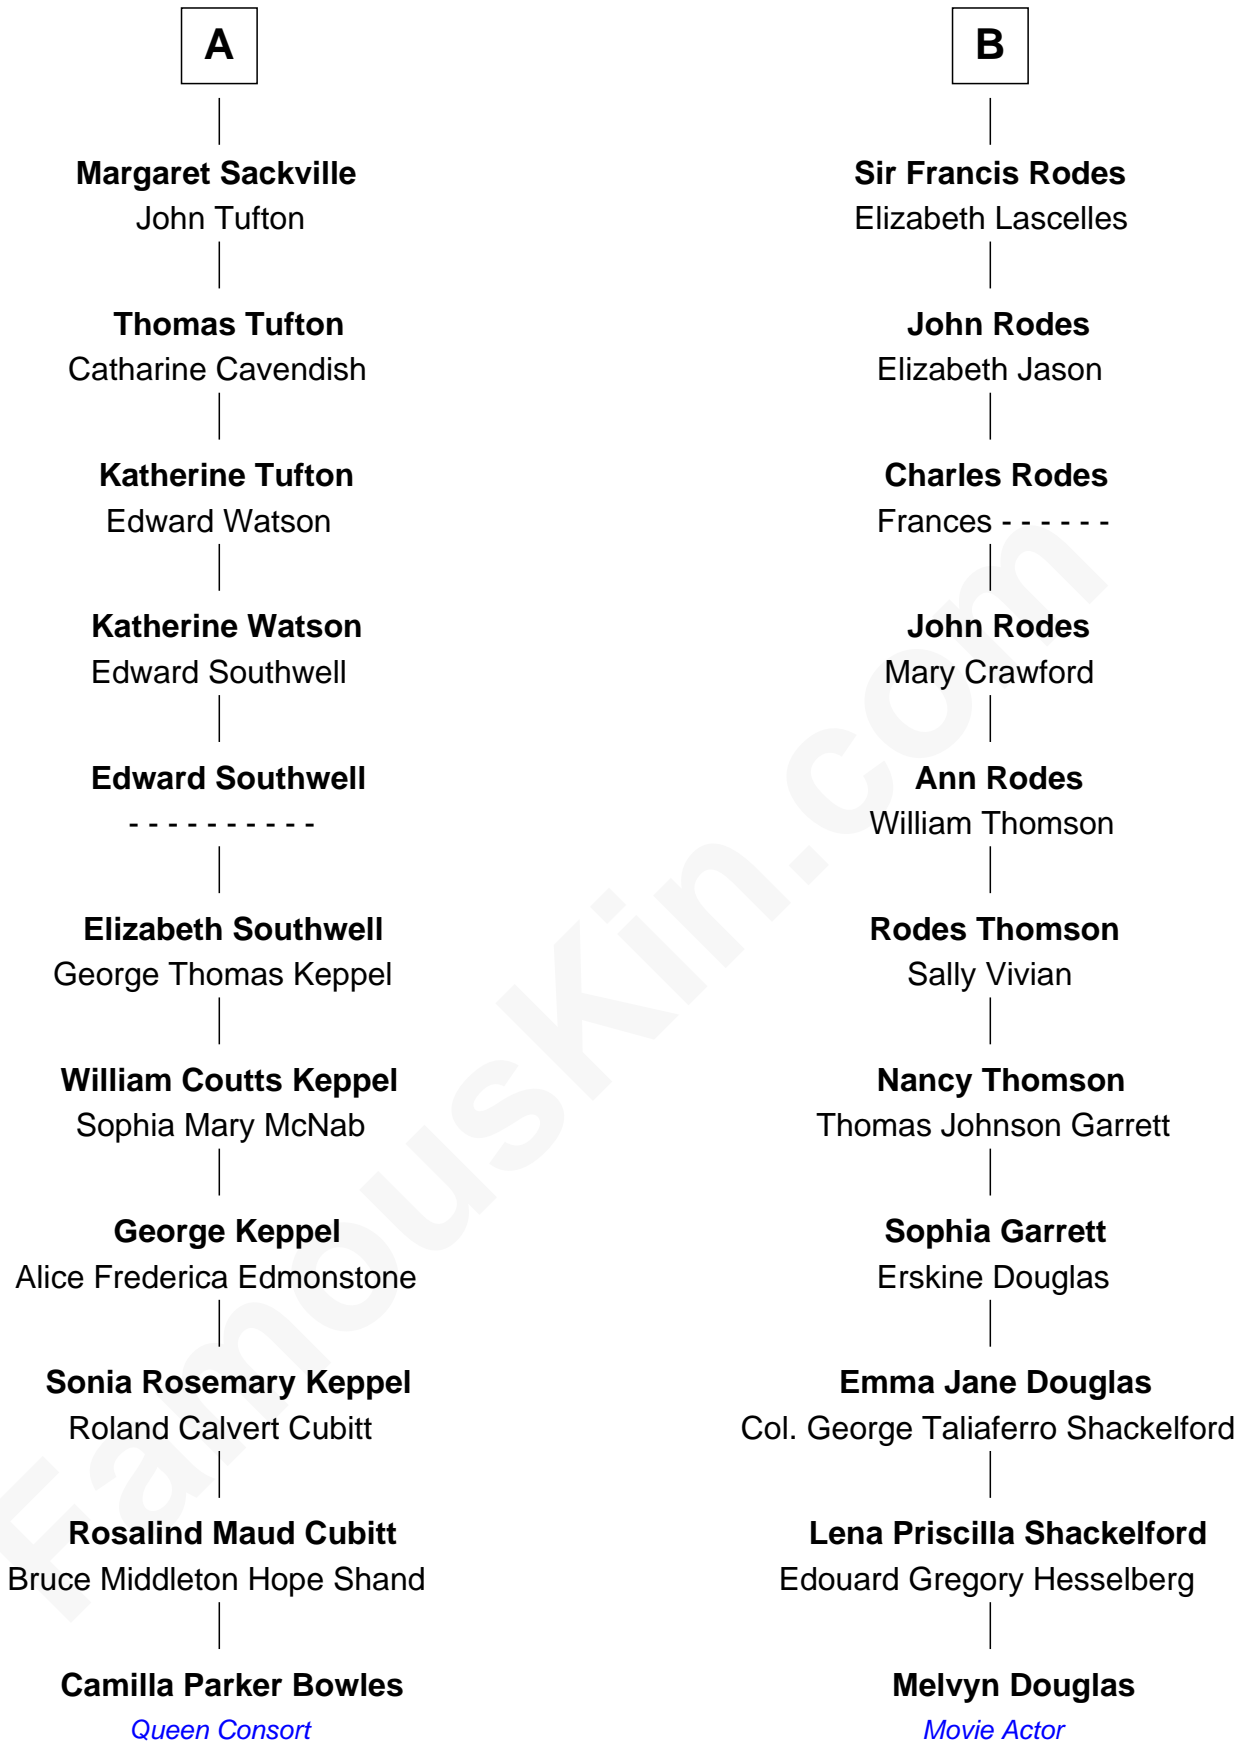

FamousKin.com

Relationship Chart of

Camilla Parker Bowles

Queen Consort of the United Kingdom

17th cousin of

Melvyn Douglas

Movie Actor

Sir John Clifford

Elizabeth Percy

Camilla Parker Bowles photo by [Agência Brasil](#) [\(CC BY 3.0 BRAZIL\)](#)