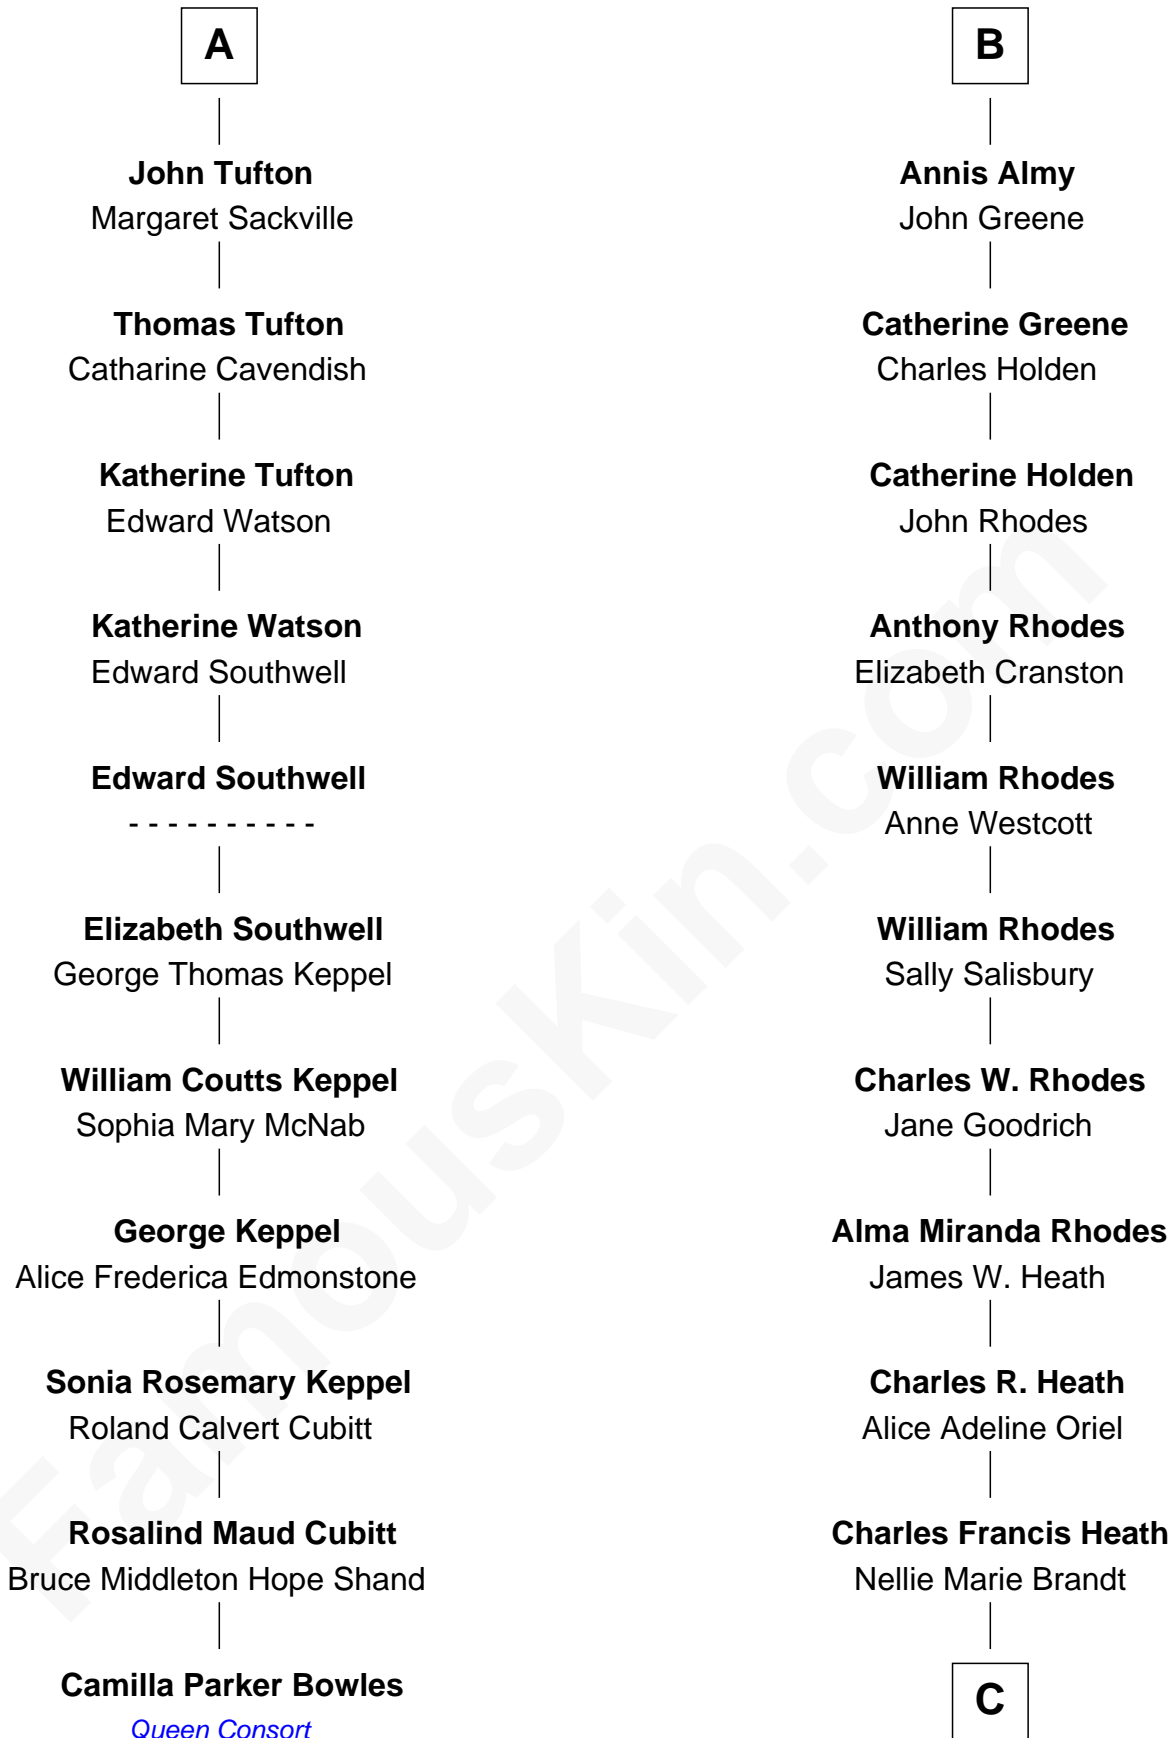

FamousKin.com
Relationship Chart of
Camilla Parker Bowles

Queen Consort of the United Kingdom

17th cousin 1 time removed of

Sarah Palin

9th Governor of Alaska

Sir Thomas Aylesbury
 Katherine Pabenham

Eleanor Aylesbury
 Sir Humphrey Stafford

Humphrey Stafford
 Katherine Fray

Sir Humphrey Stafford
 Margaret Fogge

Sir Humphrey Stafford
 Margaret Tame

Ellen Stafford
 Thomas Barlow

Stafford Barlow

Audrey Barlow
 William Almy

B

C

Charles Richard Heath

Sarah Sheeran

Sarah Palin

9th Governor of Alaska

FamousKin.com