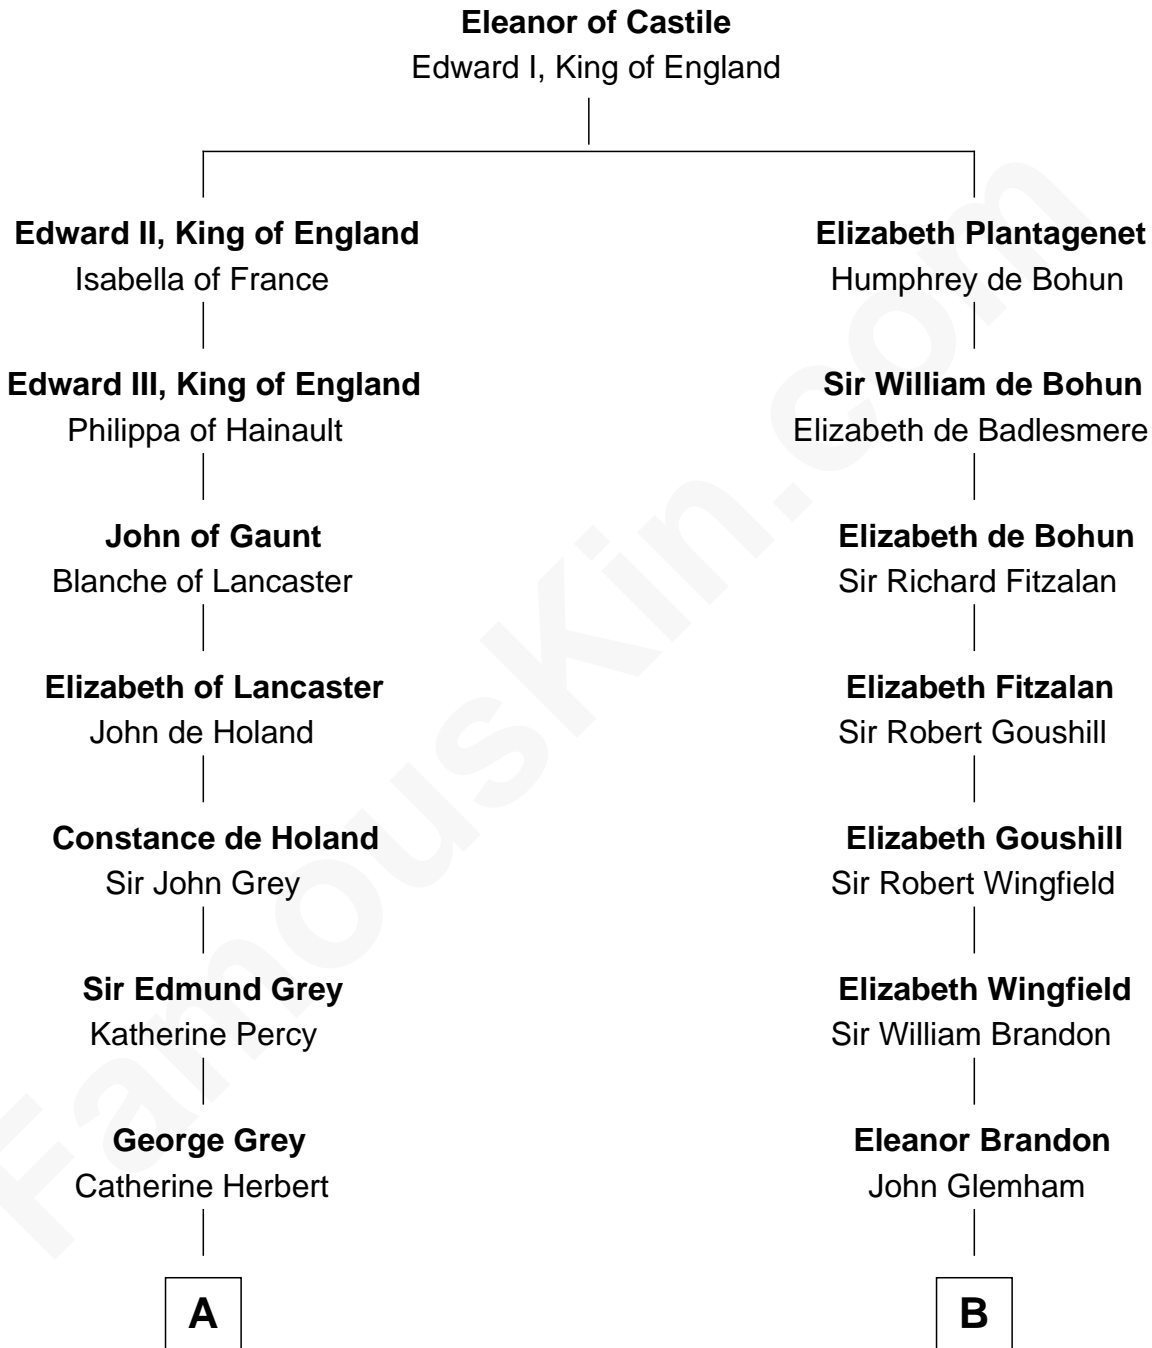

FamousKin.com

Relationship Chart of

Camilla Parker Bowles

Queen Consort of the United Kingdom

17th cousin 4 times removed of

Shubael D. Childs

Founder of S.D. Childs & Company

C

William Coutts Keppel

Sophia Mary McNab

George Keppel

Alice Frederica Edmonstone

Sonia Rosemary Keppel

Roland Calvert Cubitt

Rosalind Maud Cubitt

Bruce Middleton Hope Shand