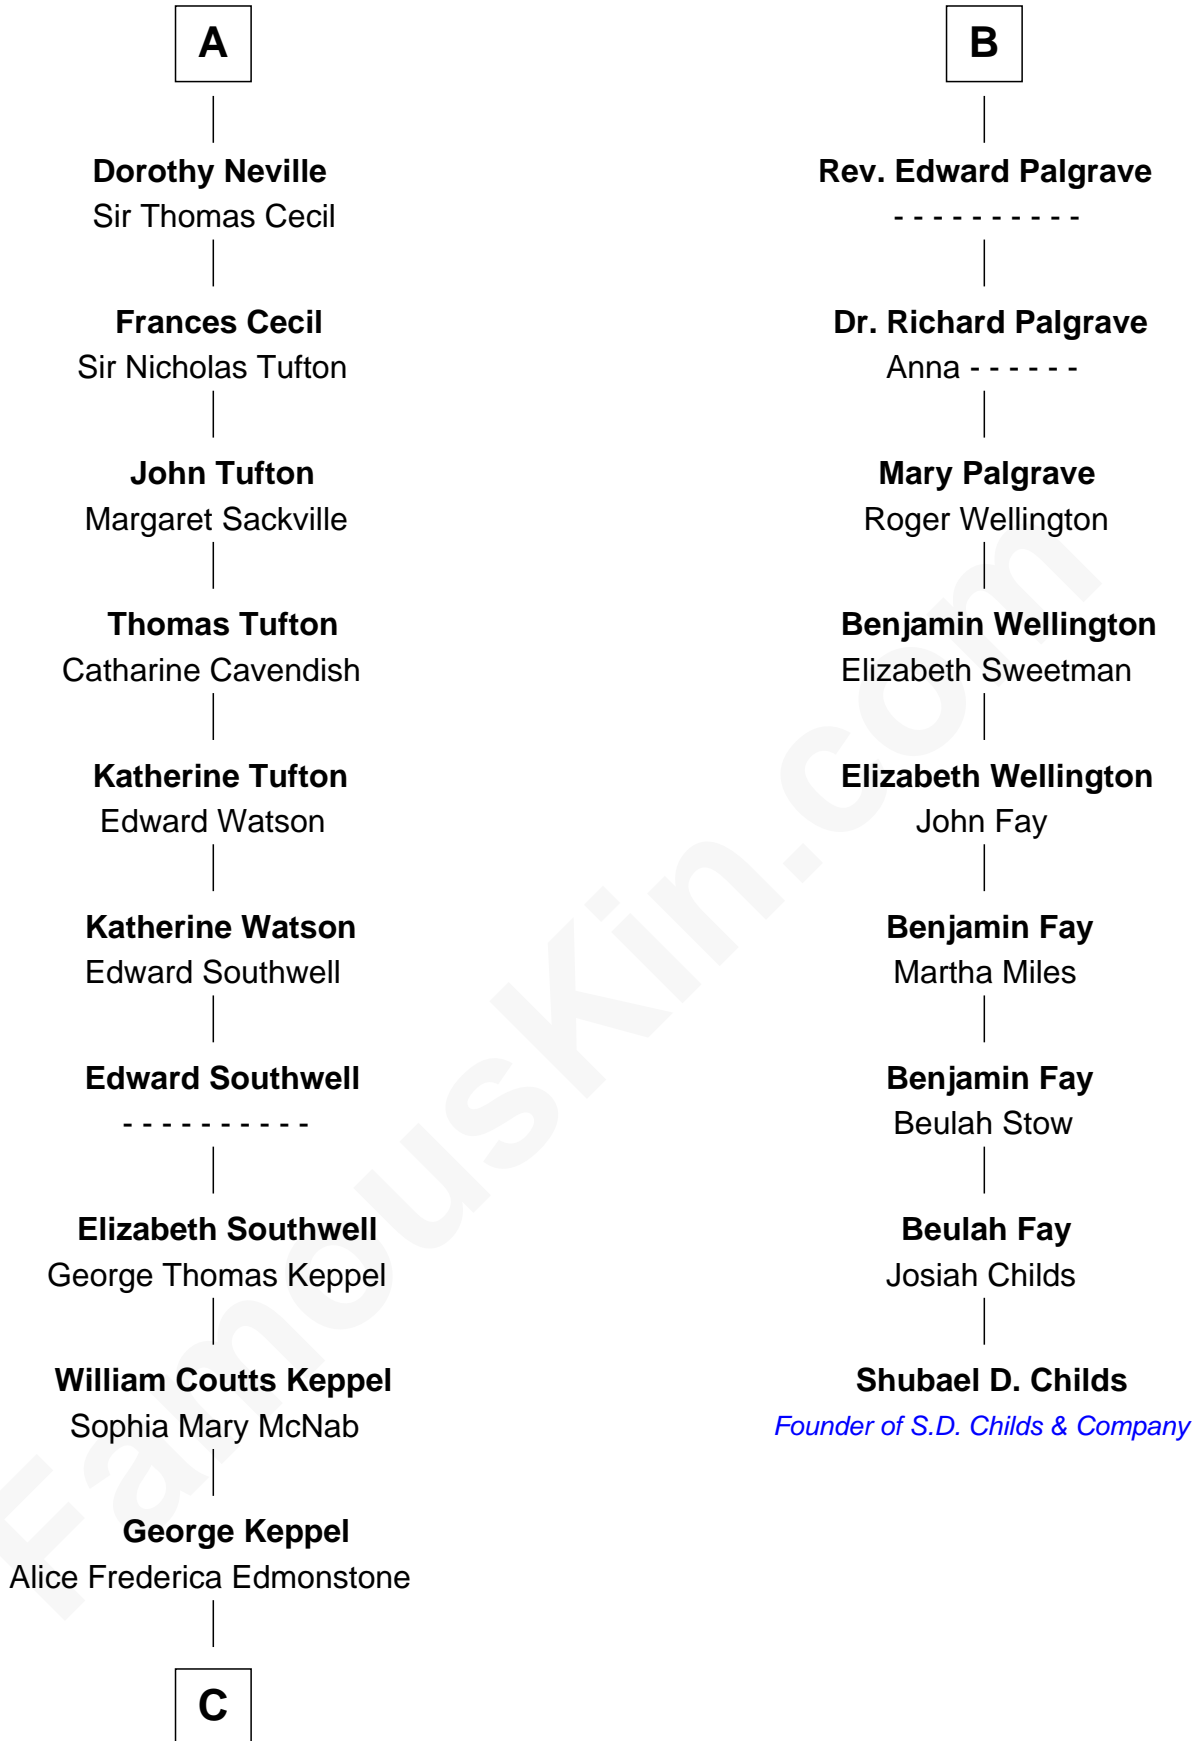

FamousKin.com

Relationship Chart of

Camilla Parker Bowles

Queen Consort of the United Kingdom

15th cousin 4 times removed of

Shubael D. Childs

Founder of S.D. Childs & Company

C

—
Sonia Rosemary Keppel

Roland Calvert Cubitt

—
Rosalind Maud Cubitt

Bruce Middleton Hope Shand

—
Camilla Parker Bowles

Queen Consort

FamousKin.com