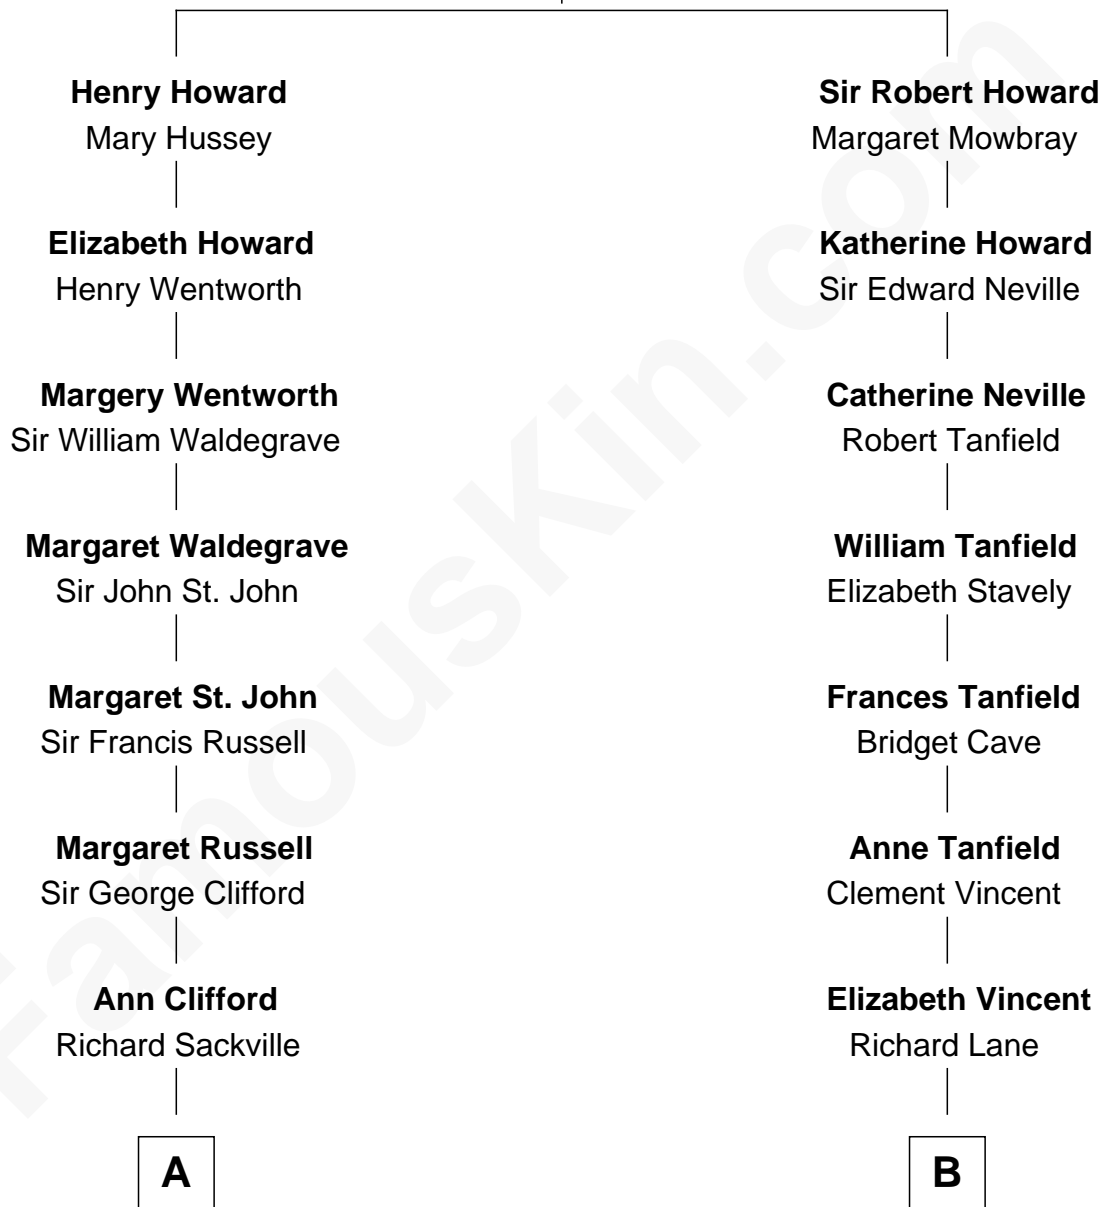

## Relationship Chart of

### Camilla Parker Bowles

Queen Consort of the United Kingdom

12th cousin 5 times removed of

### Thomas Jefferson

3rd U.S. President and Signer of the Declaration of Independence

**Sir John Howard**

Alice Tendring

Camilla Parker Bowles photo by [Agência Brasil](#) ([CC BY 3.0 BRAZIL](#))