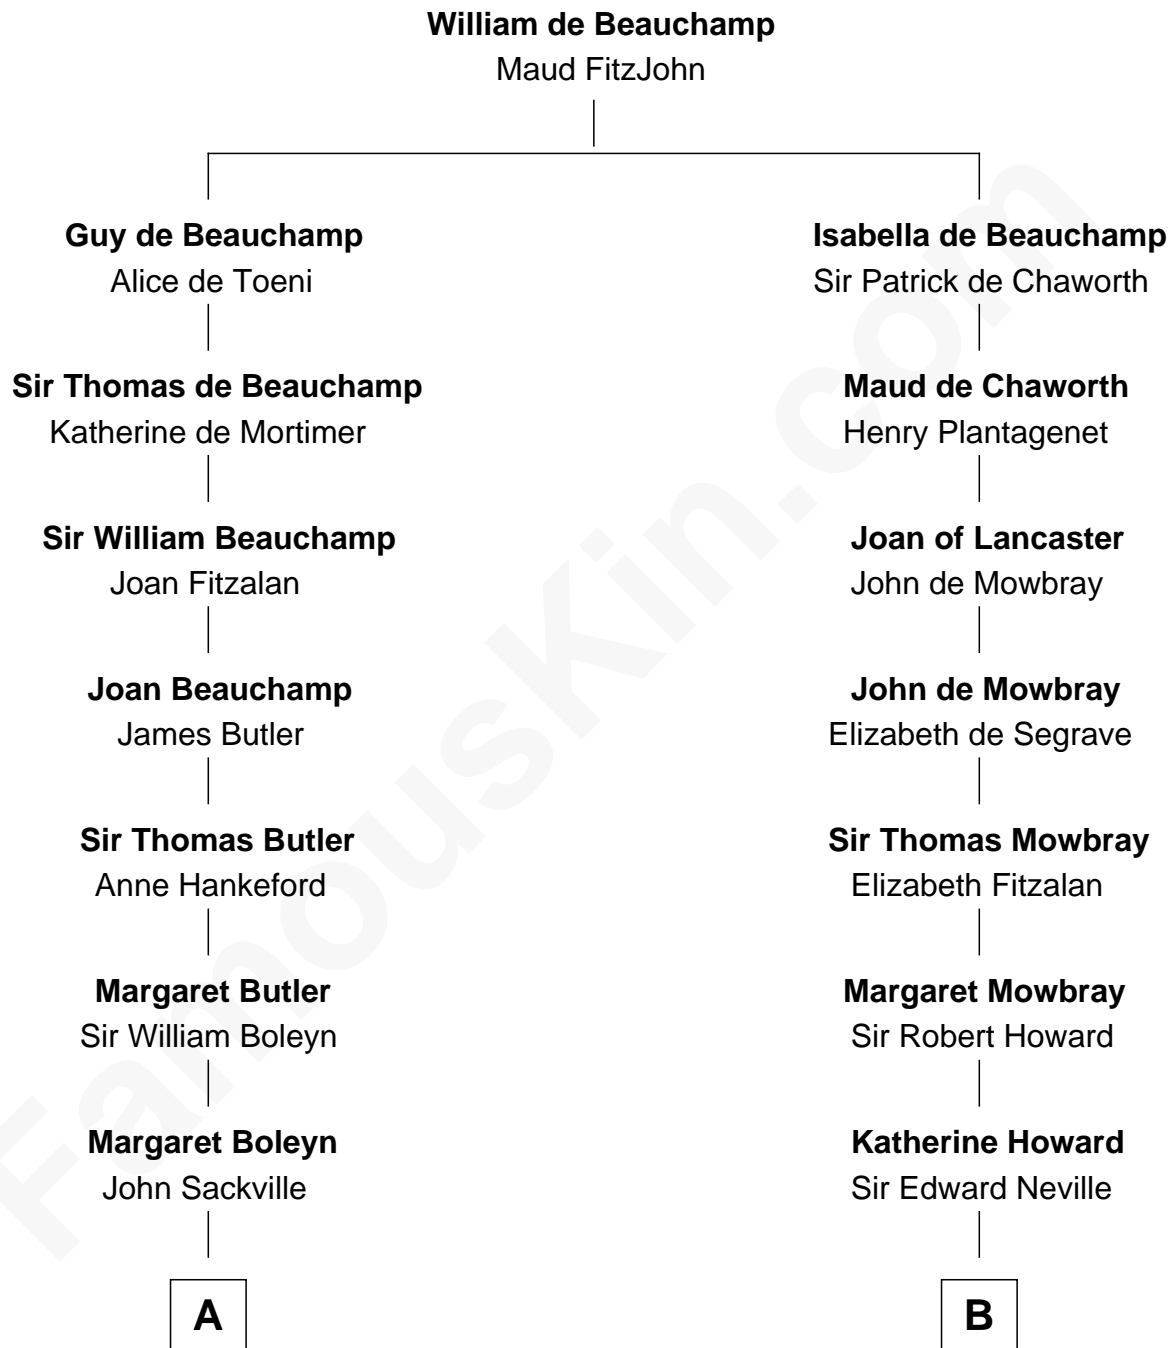

FamousKin.com

Relationship Chart of Camilla Parker Bowles

Queen Consort of the United Kingdom

17th cousin 4 times removed of

Thomas Jefferson

3rd U.S. President and Signer of the Declaration of Independence