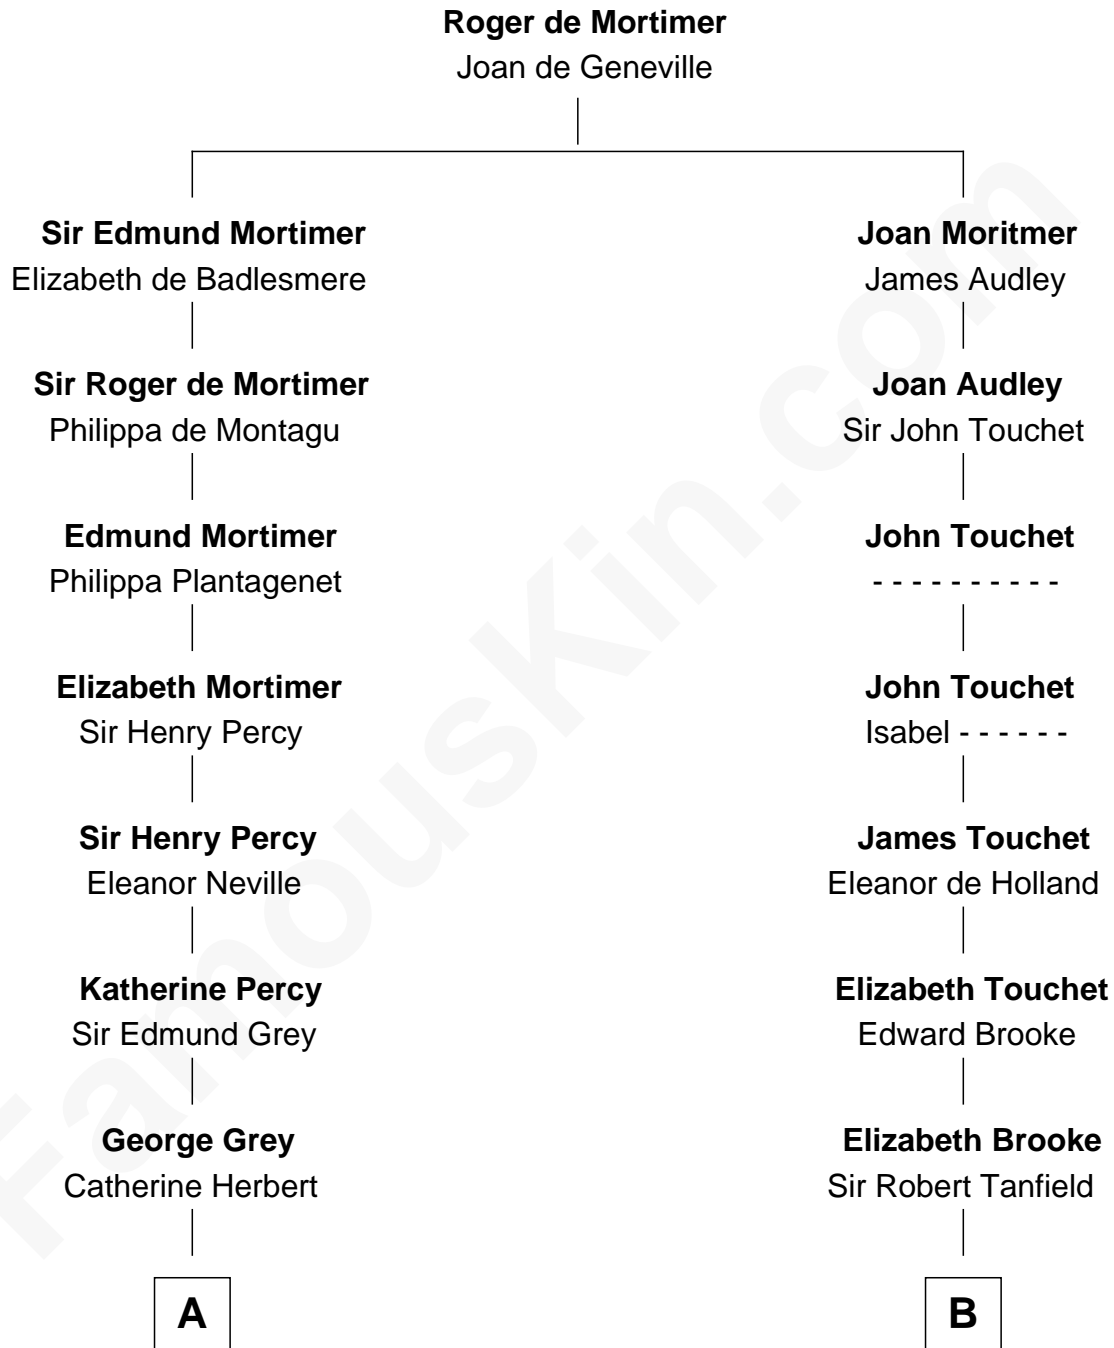

FamousKin.com

Relationship Chart of

Camilla Parker Bowles

Queen Consort of the United Kingdom

17th cousin 4 times removed of

Thomas Jefferson

3rd U.S. President and Signer of the Declaration of Independence

FamousKin.com