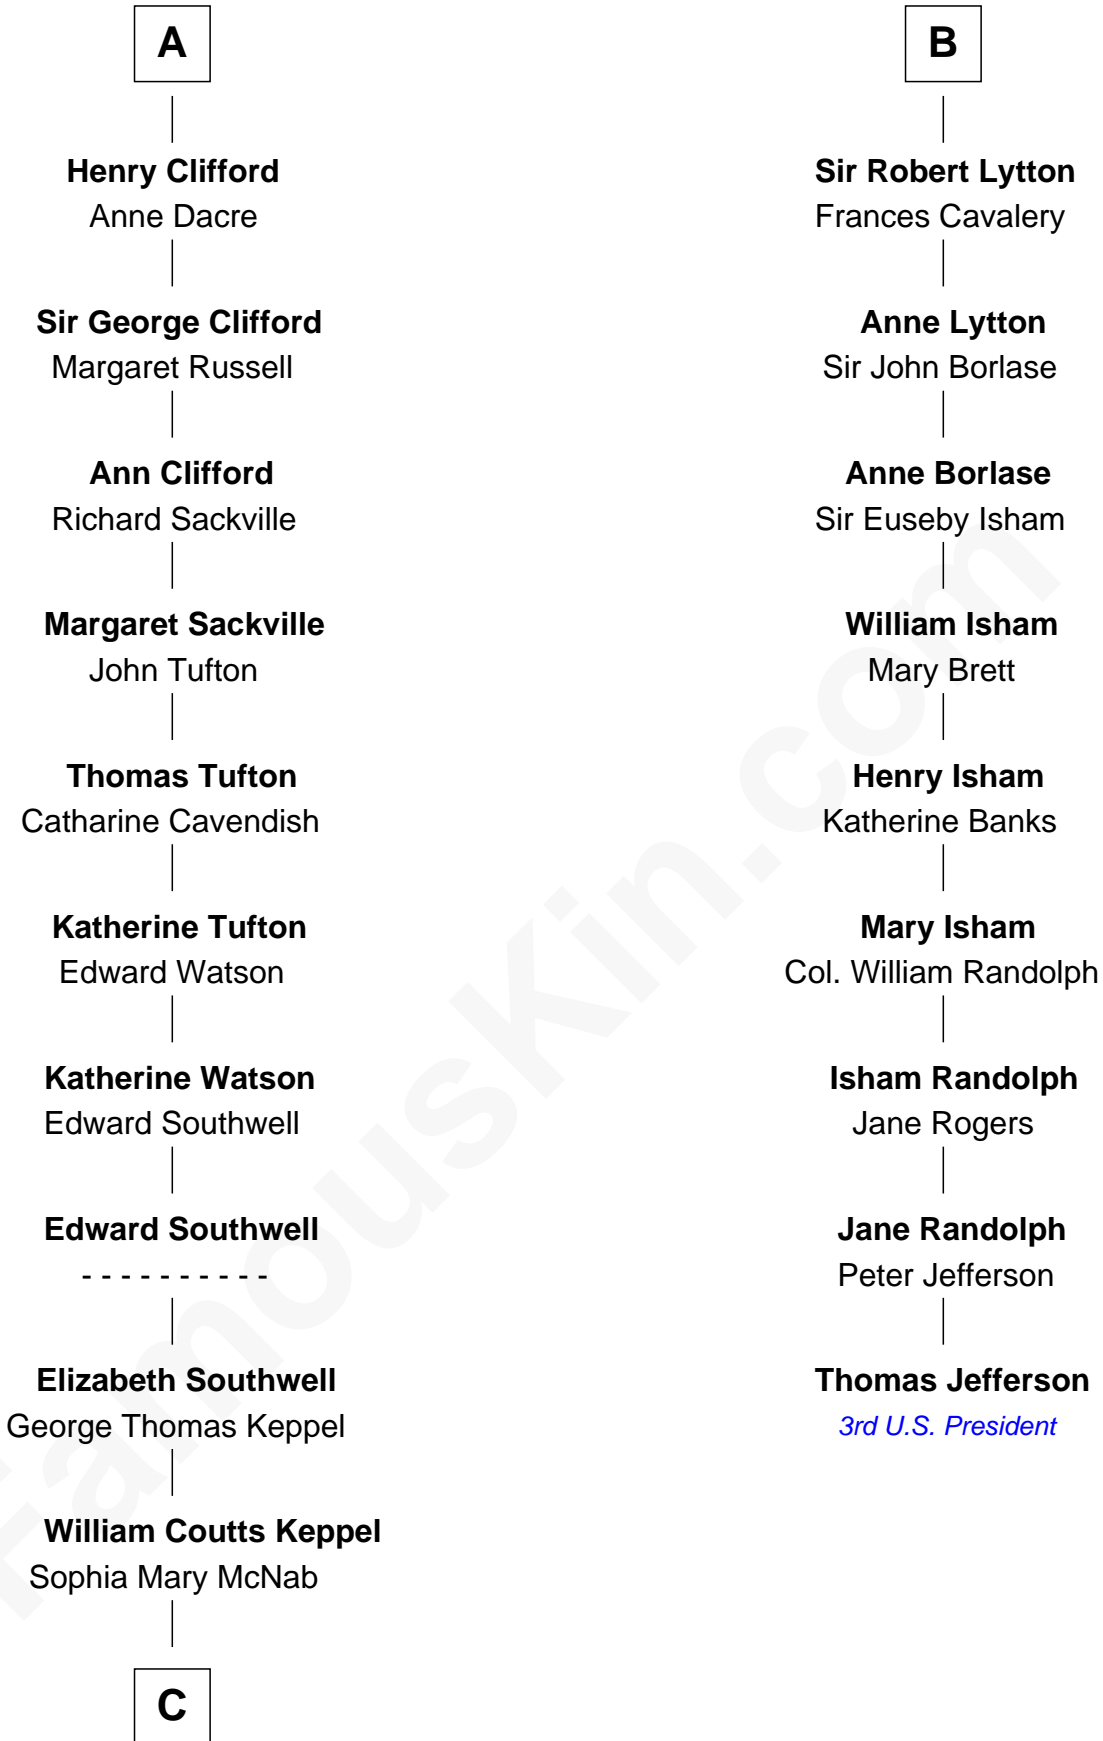

FamousKin.com

Relationship Chart of

Camilla Parker Bowles

Queen Consort of the United Kingdom

15th cousin 5 times removed of

Thomas Jefferson

3rd U.S. President and Signer of the Declaration of Independence

Sir Geoffrey le Scrope

Ivetta de Ros

C

—
George Keppel

Alice Frederica Edmonstone

—
Sonia Rosemary Keppel

Roland Calvert Cubitt

—
Rosalind Maud Cubitt