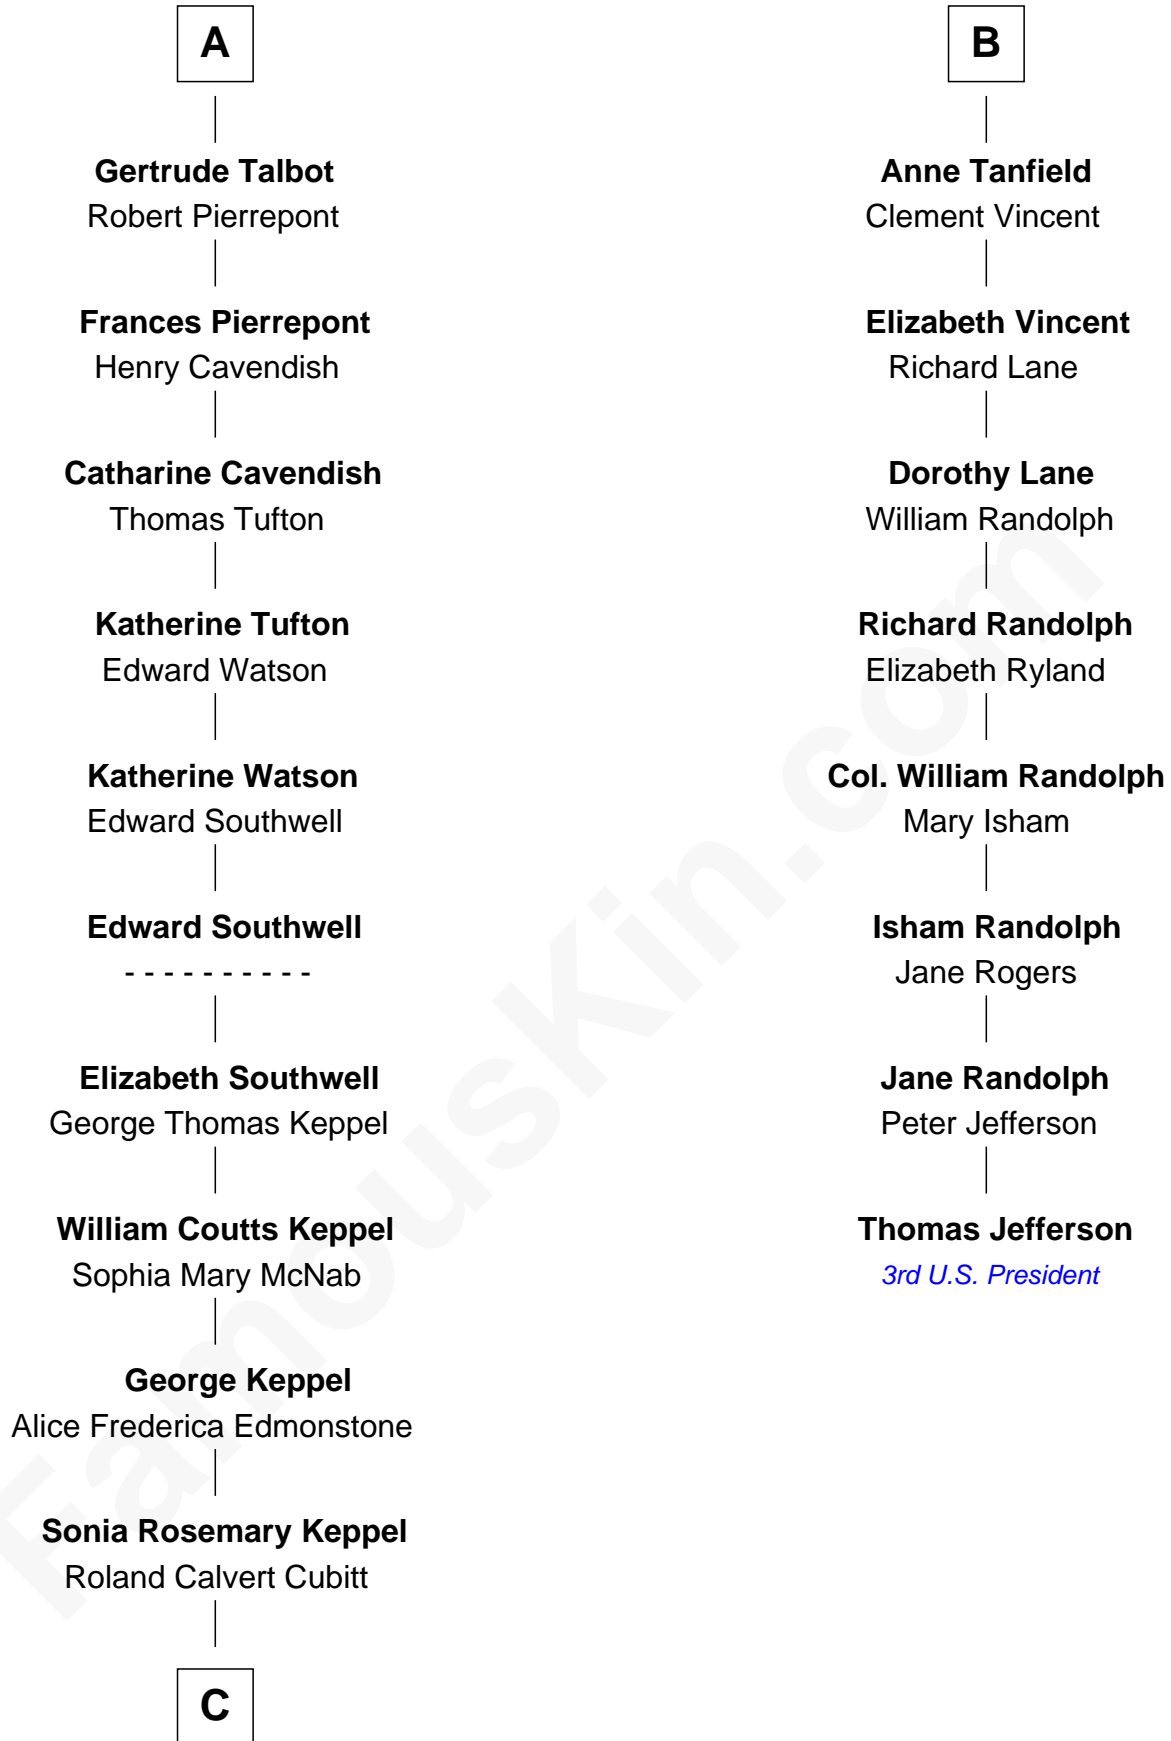

FamousKin.com

Relationship Chart of

Camilla Parker Bowles

Queen Consort of the United Kingdom

14th cousin 4 times removed of

Thomas Jefferson

3rd U.S. President and Signer of the Declaration of Independence

C

Rosalind Maud Cubitt
Bruce Middleton Hope Shand

Camilla Parker Bowles
Queen Consort

FamousKin.com