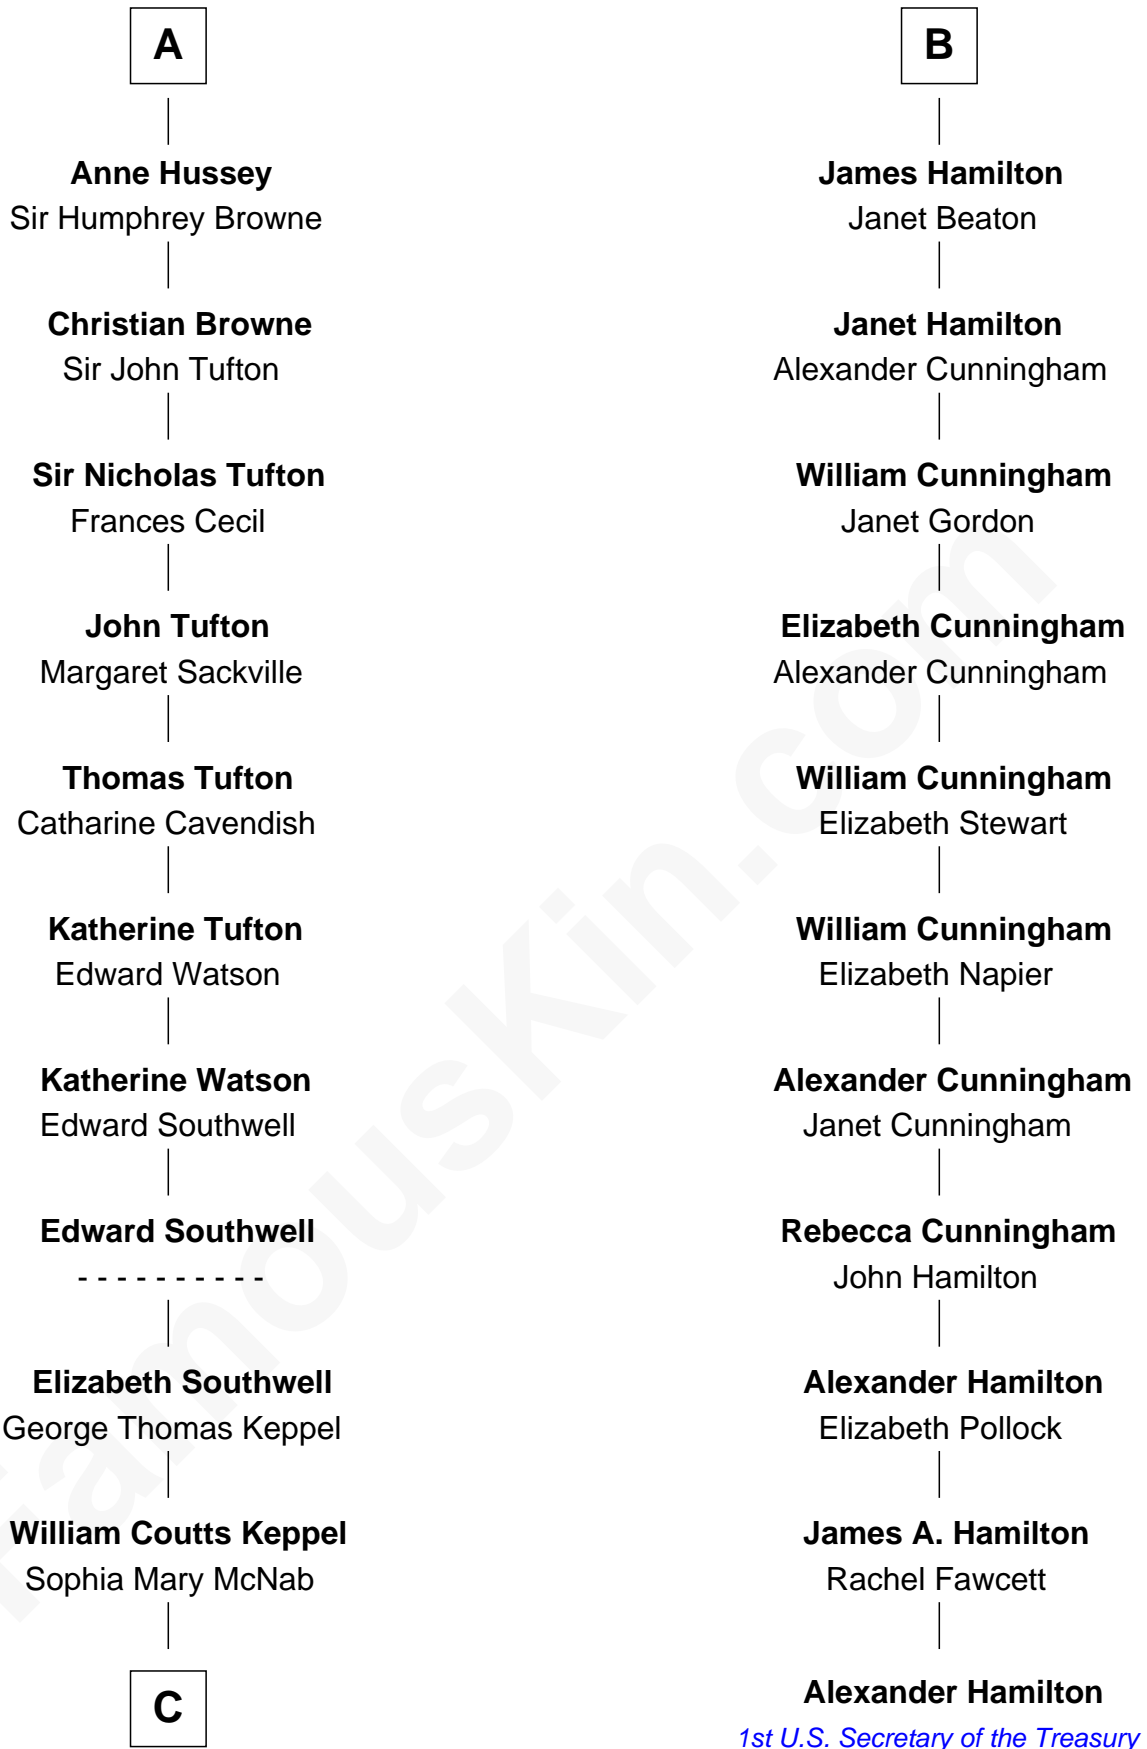

FamousKin.com

Relationship Chart of

Camilla Parker Bowles

Queen Consort of the United Kingdom

17th cousin 3 times removed of

Alexander Hamilton

1st U.S. Secretary of the Treasury

C

George Keppel

Alice Frederica Edmonstone

Sonia Rosemary Keppel

Roland Calvert Cubitt

Rosalind Maud Cubitt

Bruce Middleton Hope Shand

Camilla Parker Bowles

Queen Consort