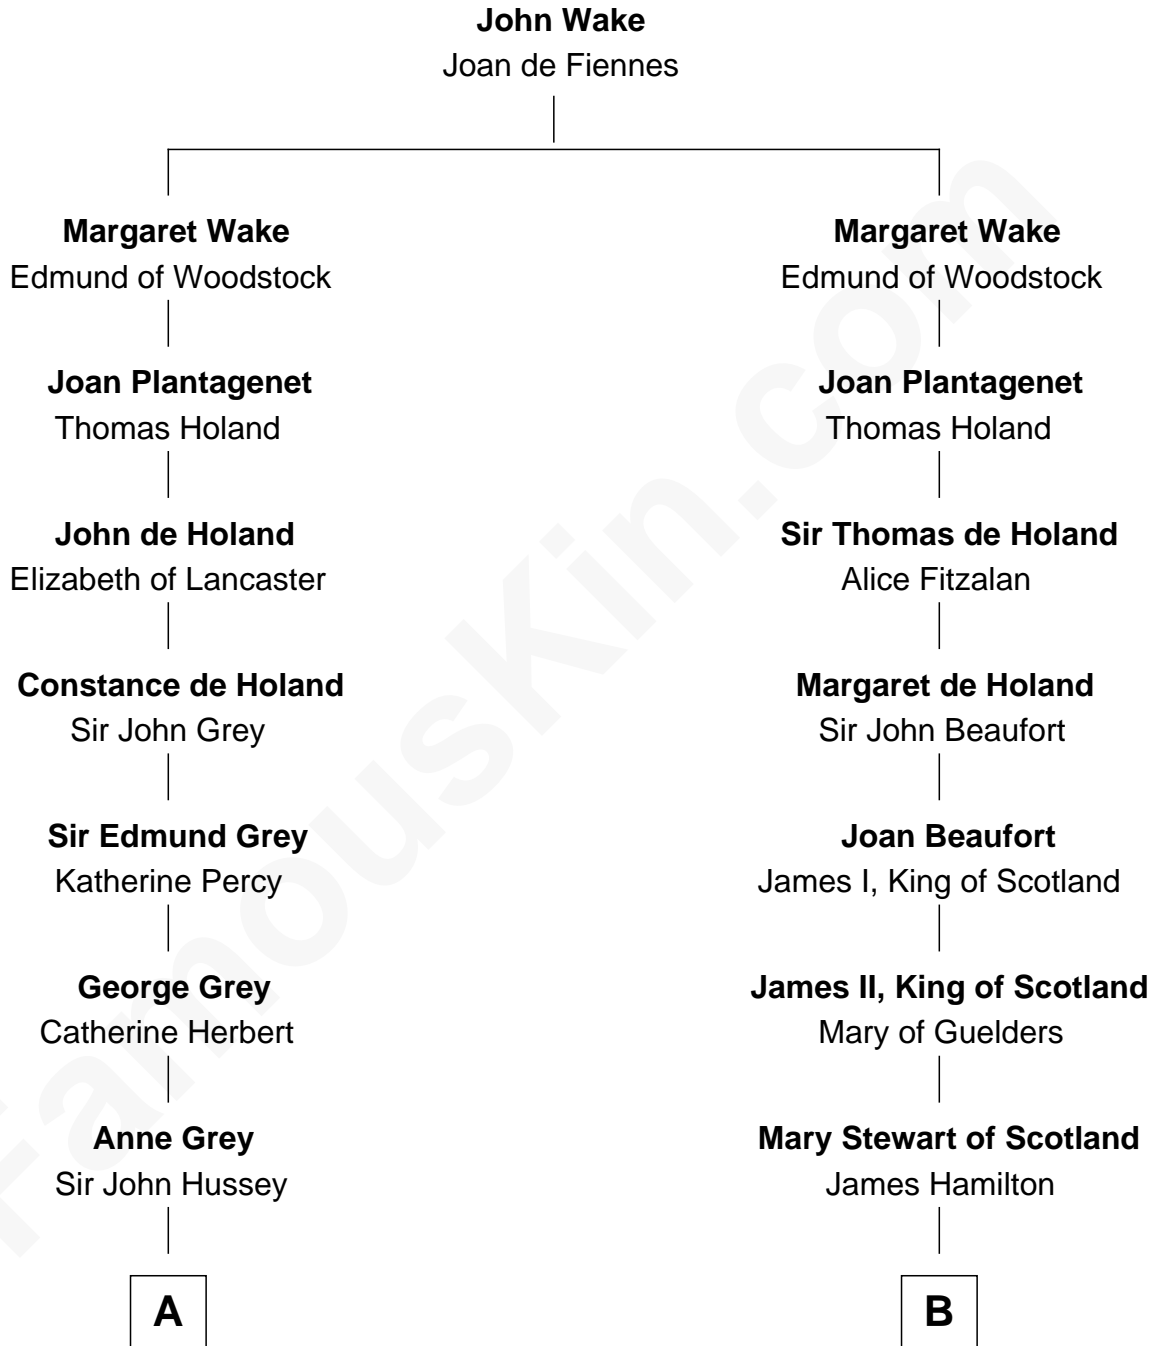

FamousKin.com

Relationship Chart of

Camilla Parker Bowles

Queen Consort of the United Kingdom

17th cousin 3 times removed of

Alexander Hamilton

1st U.S. Secretary of the Treasury

C

—
George Keppel

Alice Frederica Edmonstone

—
Sonia Rosemary Keppel

Roland Calvert Cubitt

—
Rosalind Maud Cubitt

Bruce Middleton Hope Shand

—
Camilla Parker Bowles

Queen Consort