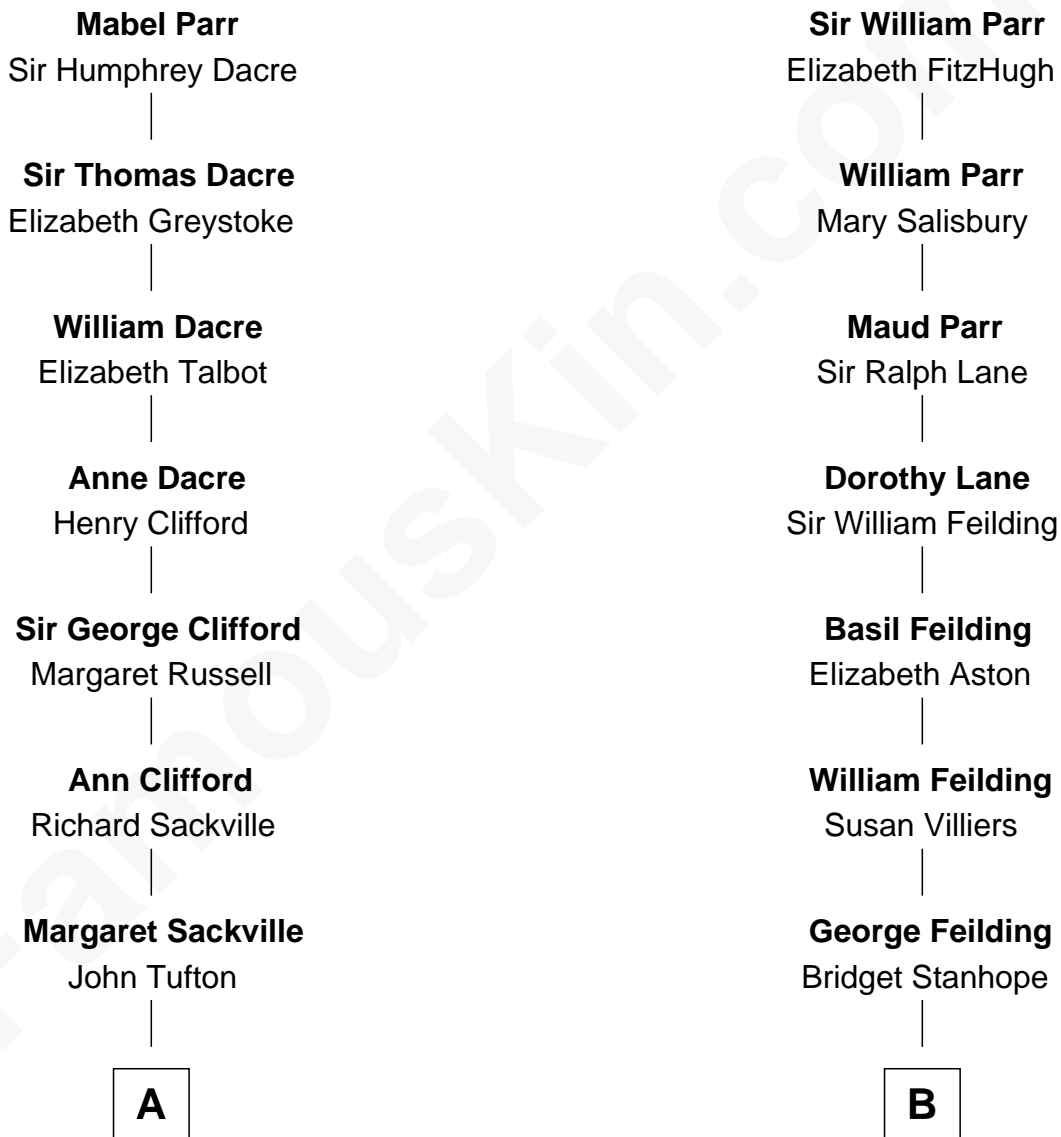

FamousKin.com

Relationship Chart of

Camilla Parker Bowles

Queen Consort of the United Kingdom

16th cousin 2 times removed of

Princess Diana

Princess of Wales

Sir Thomas Parr

Alice Tunstall

C

Edward John Spencer
Frances Ruth Burke Roche

Princess Diana
Princess of Wales

FamousKin.com