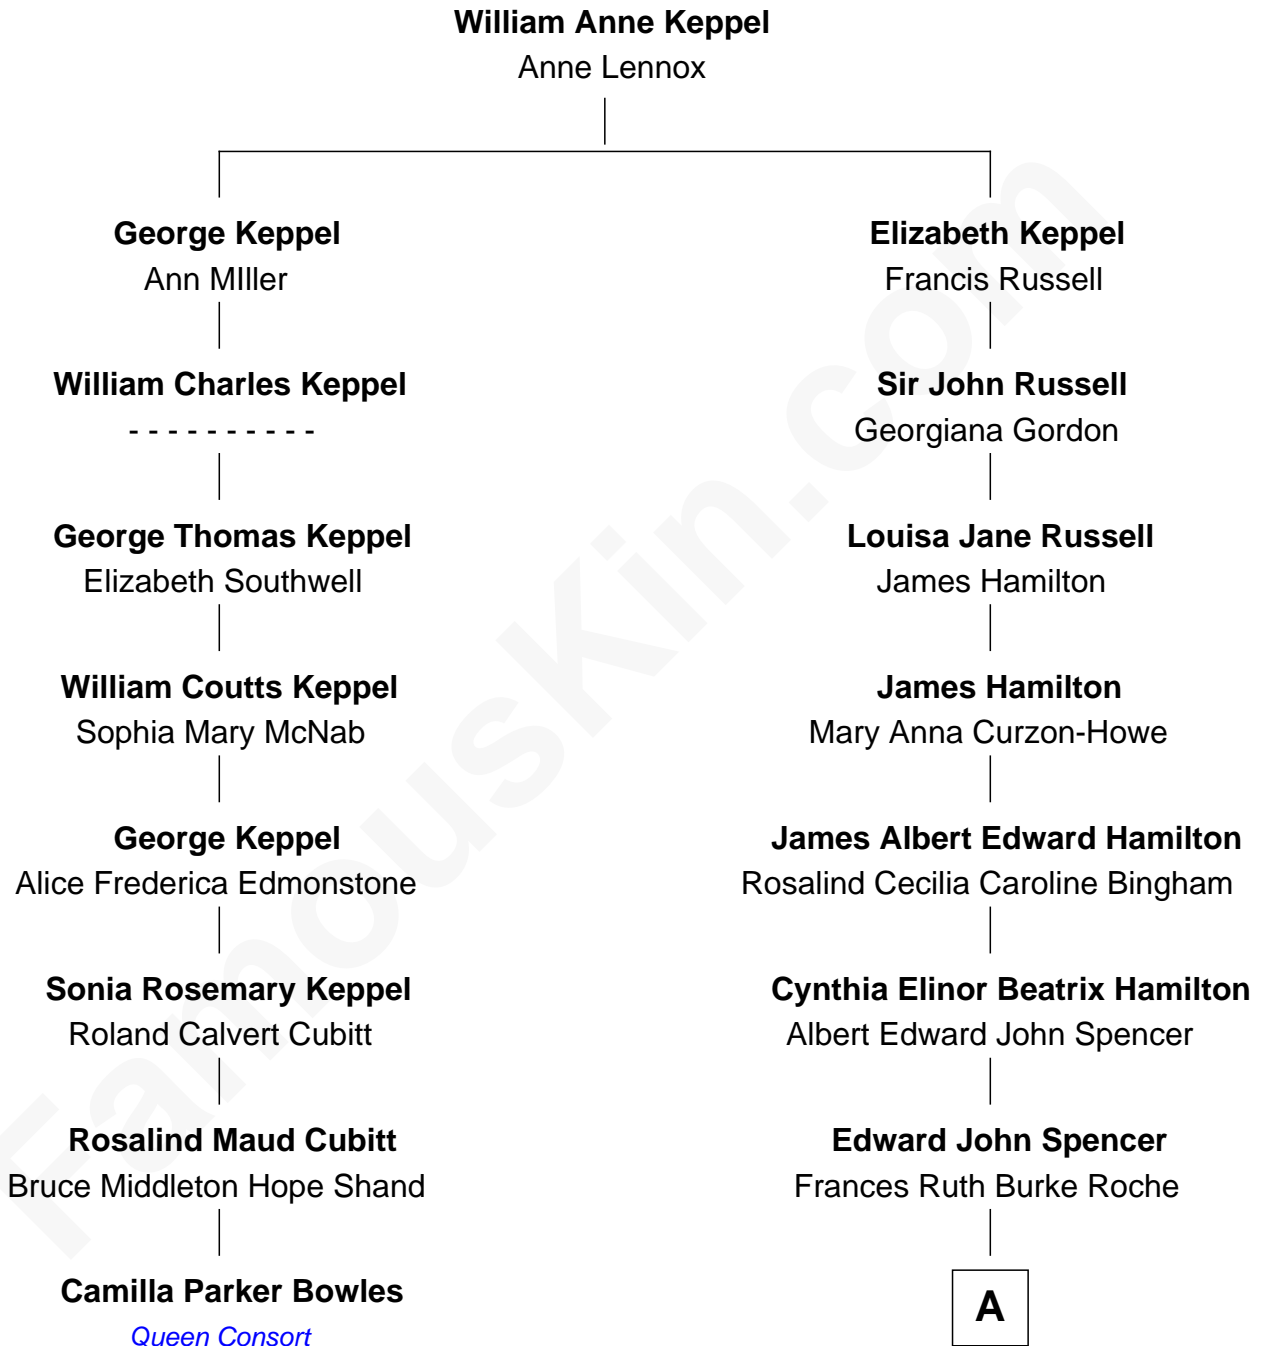

# FamousKin.com

## Relationship Chart of

### Camilla Parker Bowles

*Queen Consort of the United Kingdom*

7th cousin 1 time removed of

**Prince William**  
*Prince of Wales*

A

**Princess Diana Frances Spencer**  
Charles III, King of the United Kingdom

**Prince William**  
*Prince of Wales*

FamousKin.com