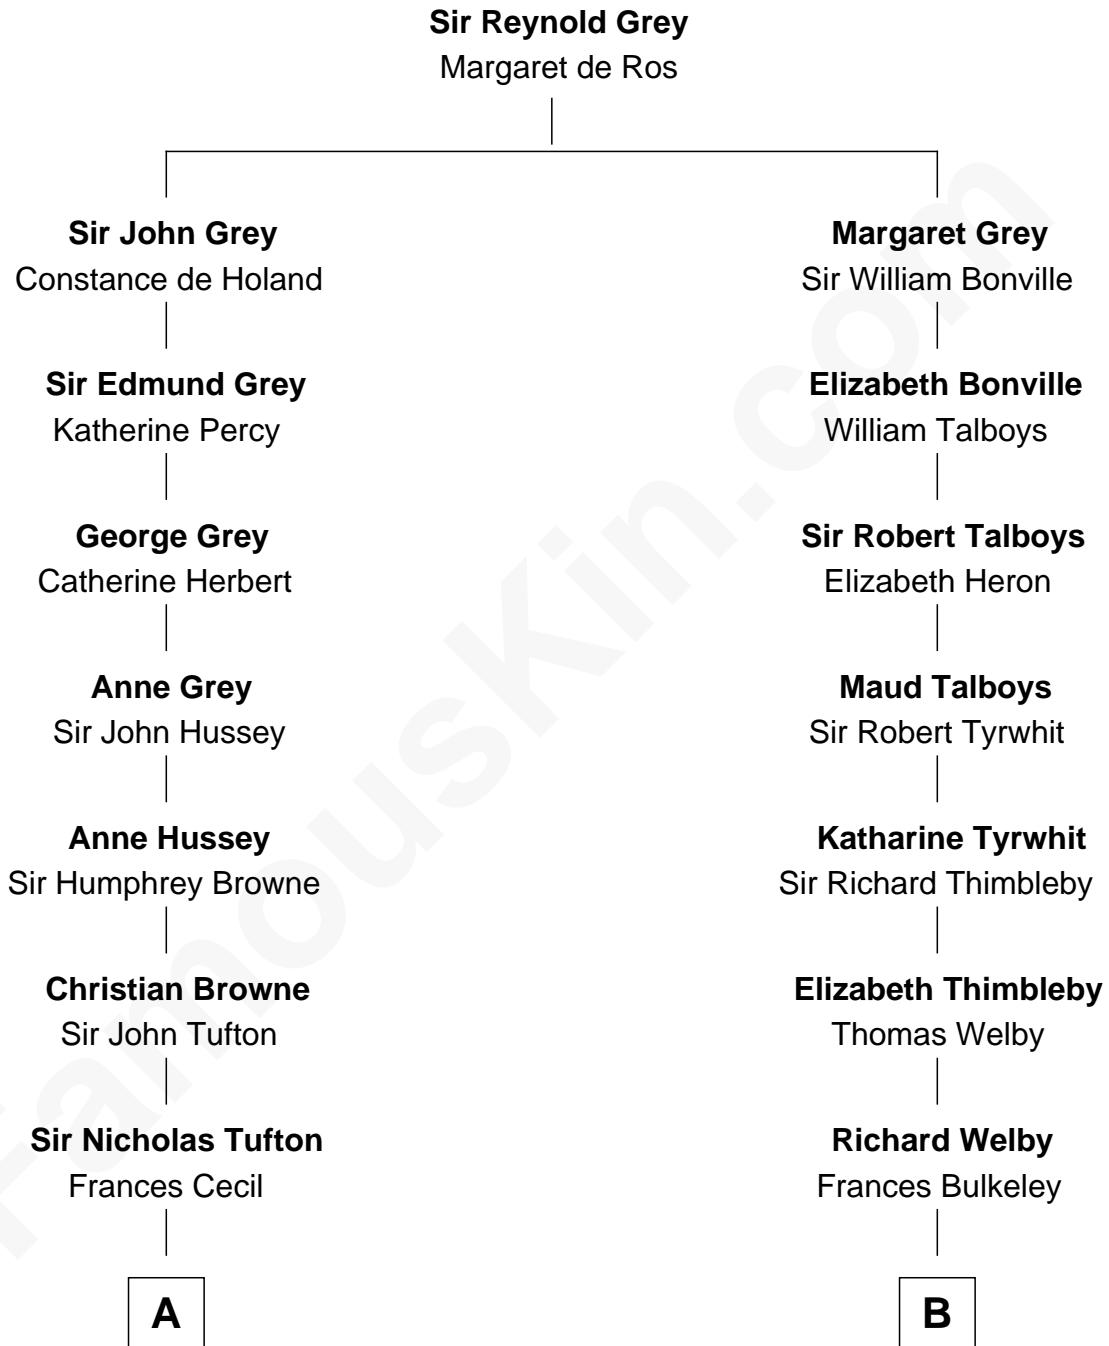

FamousKin.com

Relationship Chart of

Camilla Parker Bowles

Queen Consort of the United Kingdom

14th cousin 3 times removed of

William Rufus Day

36th U.S. Secretary of State

Camilla Parker Bowles photo by [Agência Brasil](#) [\(CC BY 3.0 BRAZIL\)](#)