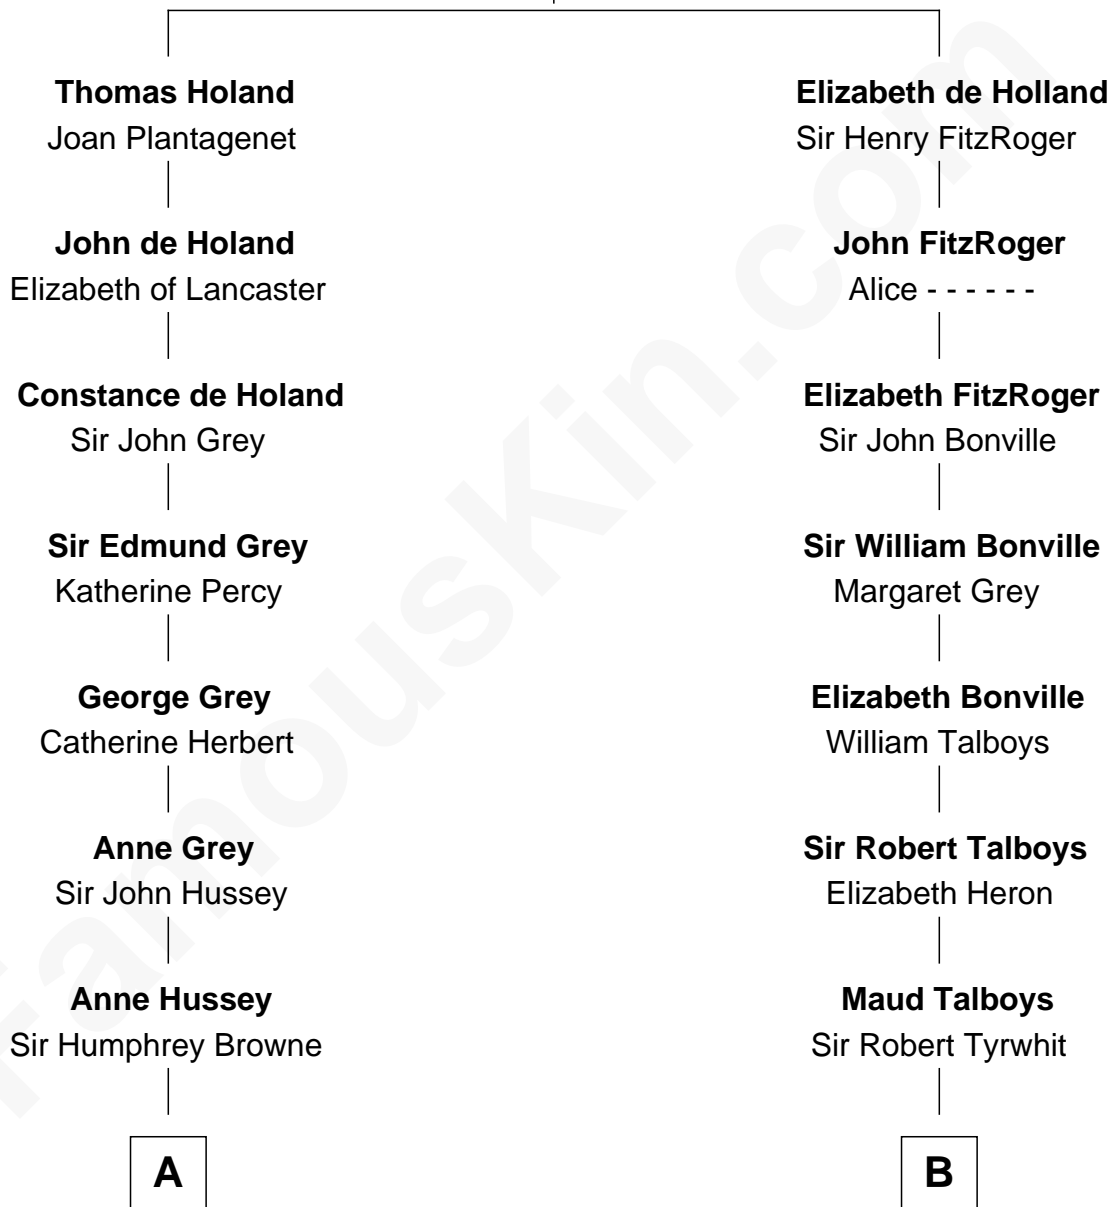

FamousKin.com

Relationship Chart of

Camilla Parker Bowles

Queen Consort of the United Kingdom

17th cousin 2 times removed of

William Rufus Day

36th U.S. Secretary of State

Sir Robert de Holland

Maude la Zouche

C

—
Sonia Rosemary Keppel

Roland Calvert Cubitt

—
Rosalind Maud Cubitt

Bruce Middleton Hope Shand

—
Camilla Parker Bowles

Queen Consort