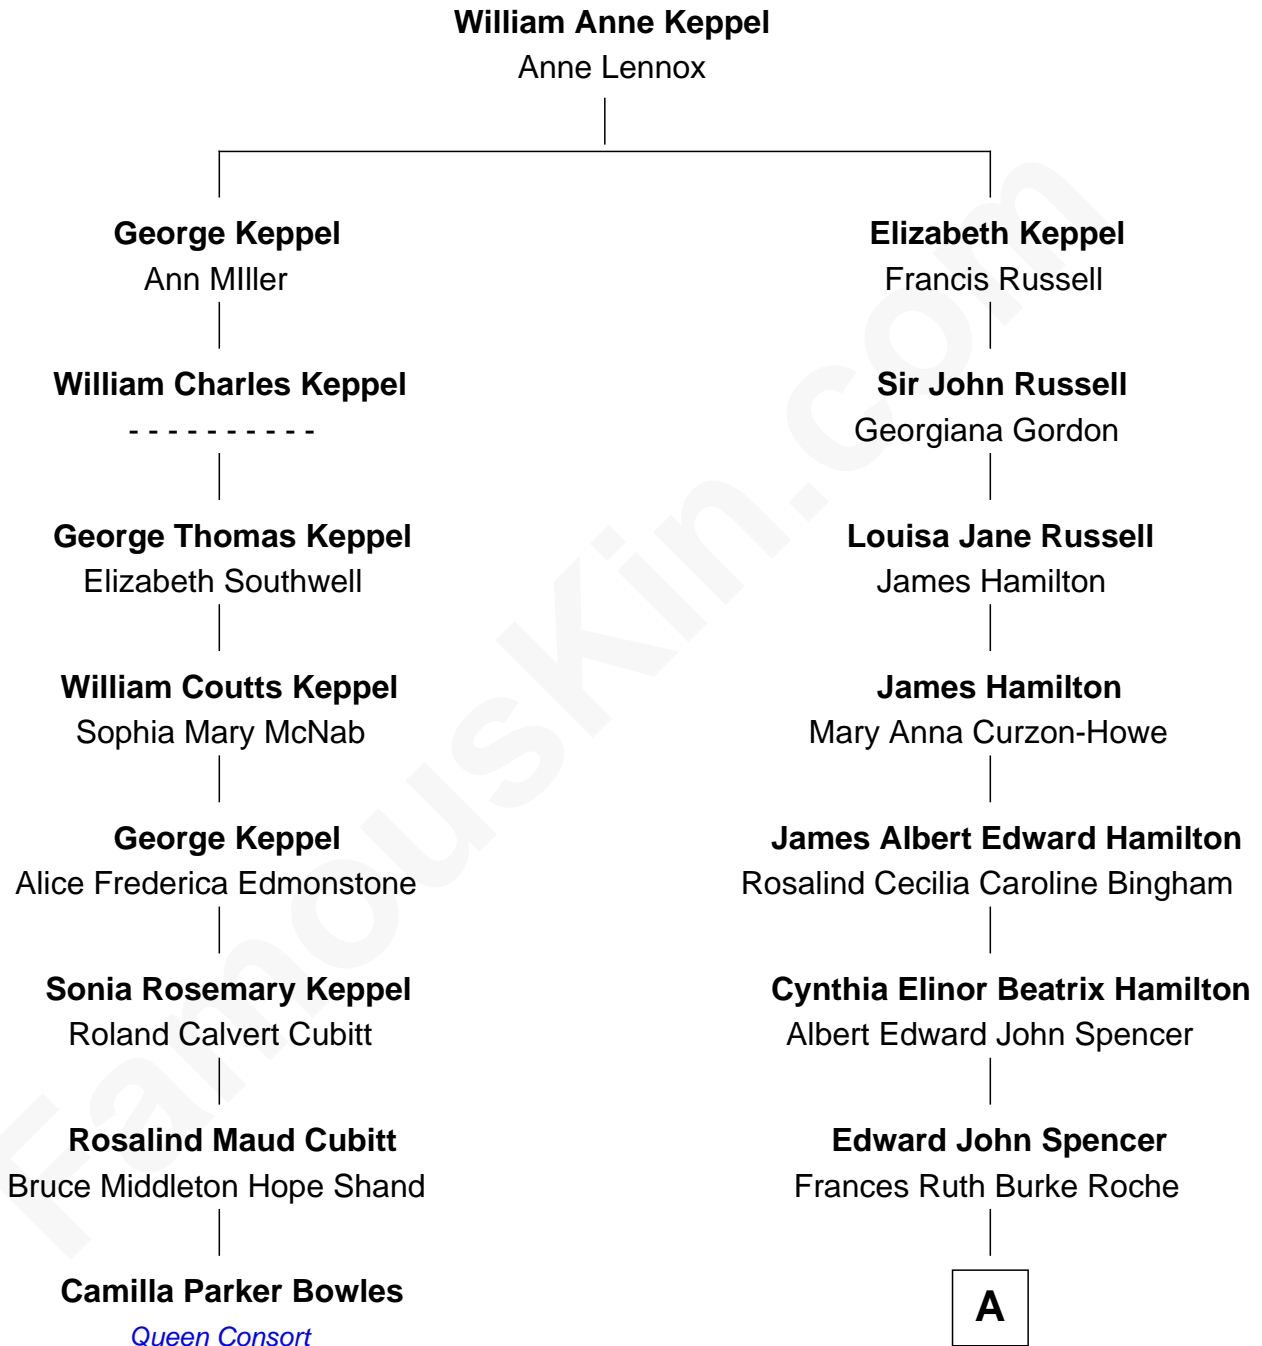

FamousKin.com

Relationship Chart of

Camilla Parker Bowles

Queen Consort of the United Kingdom

7th cousin 1 time removed of

Prince Harry
Duke of Sussex

A

Princess Diana Frances Spencer
Charles III, King of the United Kingdom

Prince Harry
Duke of Sussex

FamousKin.com