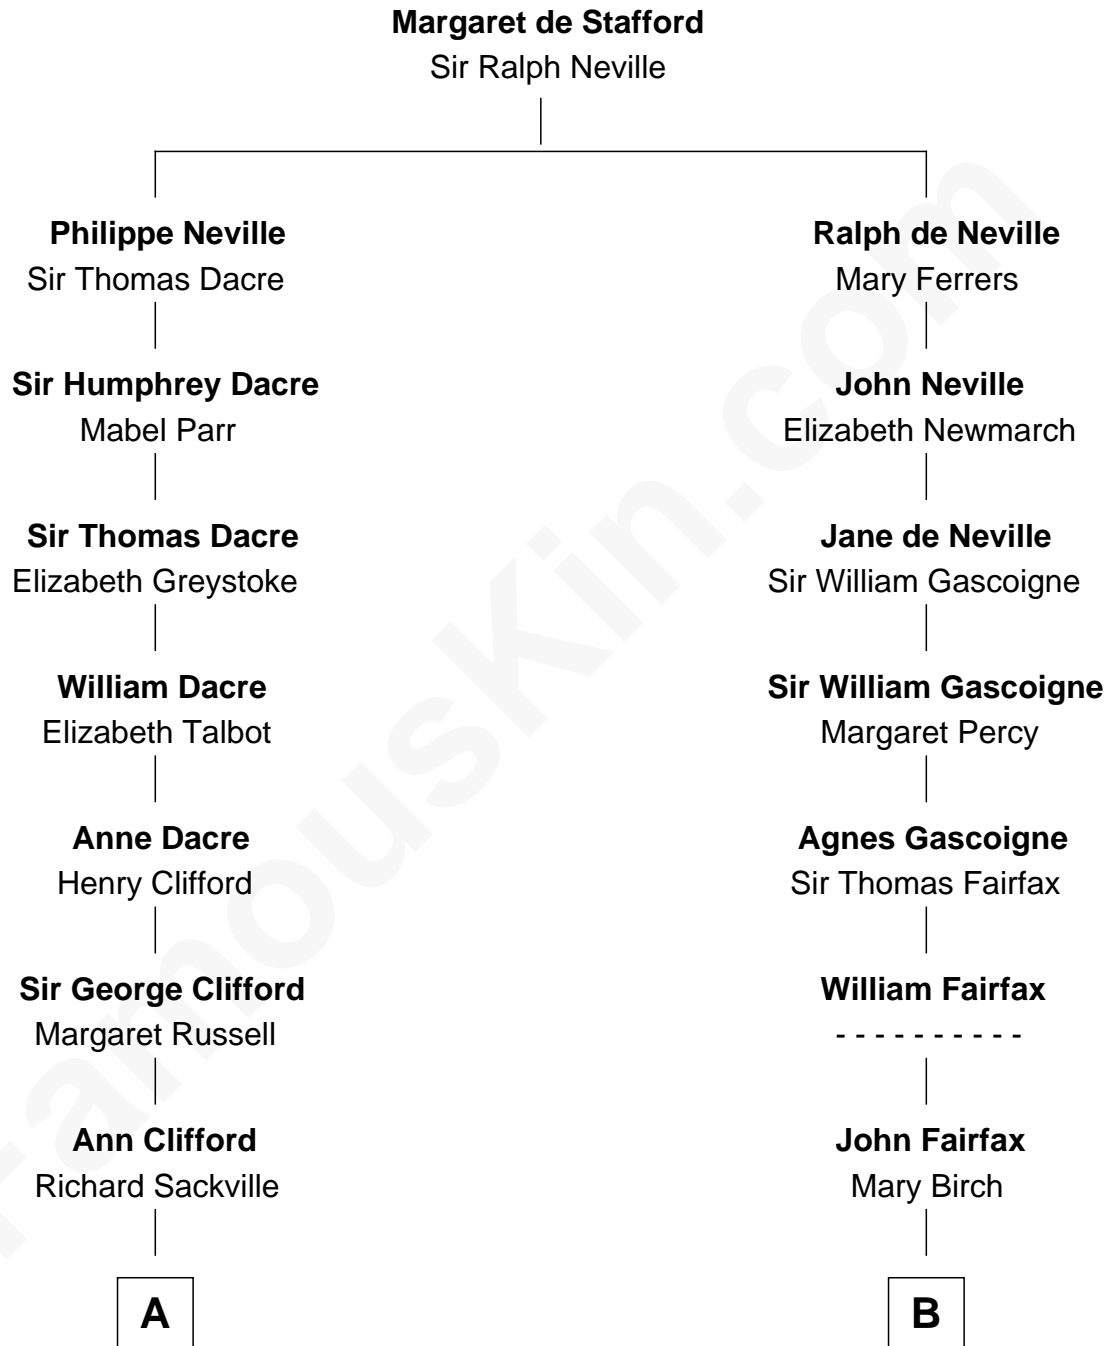

FamousKin.com

Relationship Chart of

Camilla Parker Bowles

Queen Consort of the United Kingdom

13th cousin 4 times removed of

Harriet Martineau

Author of *The Hour and the Man*

Camilla Parker Bowles photo by [Agência Brasil](#) ([CC BY 3.0 BRAZIL](#))