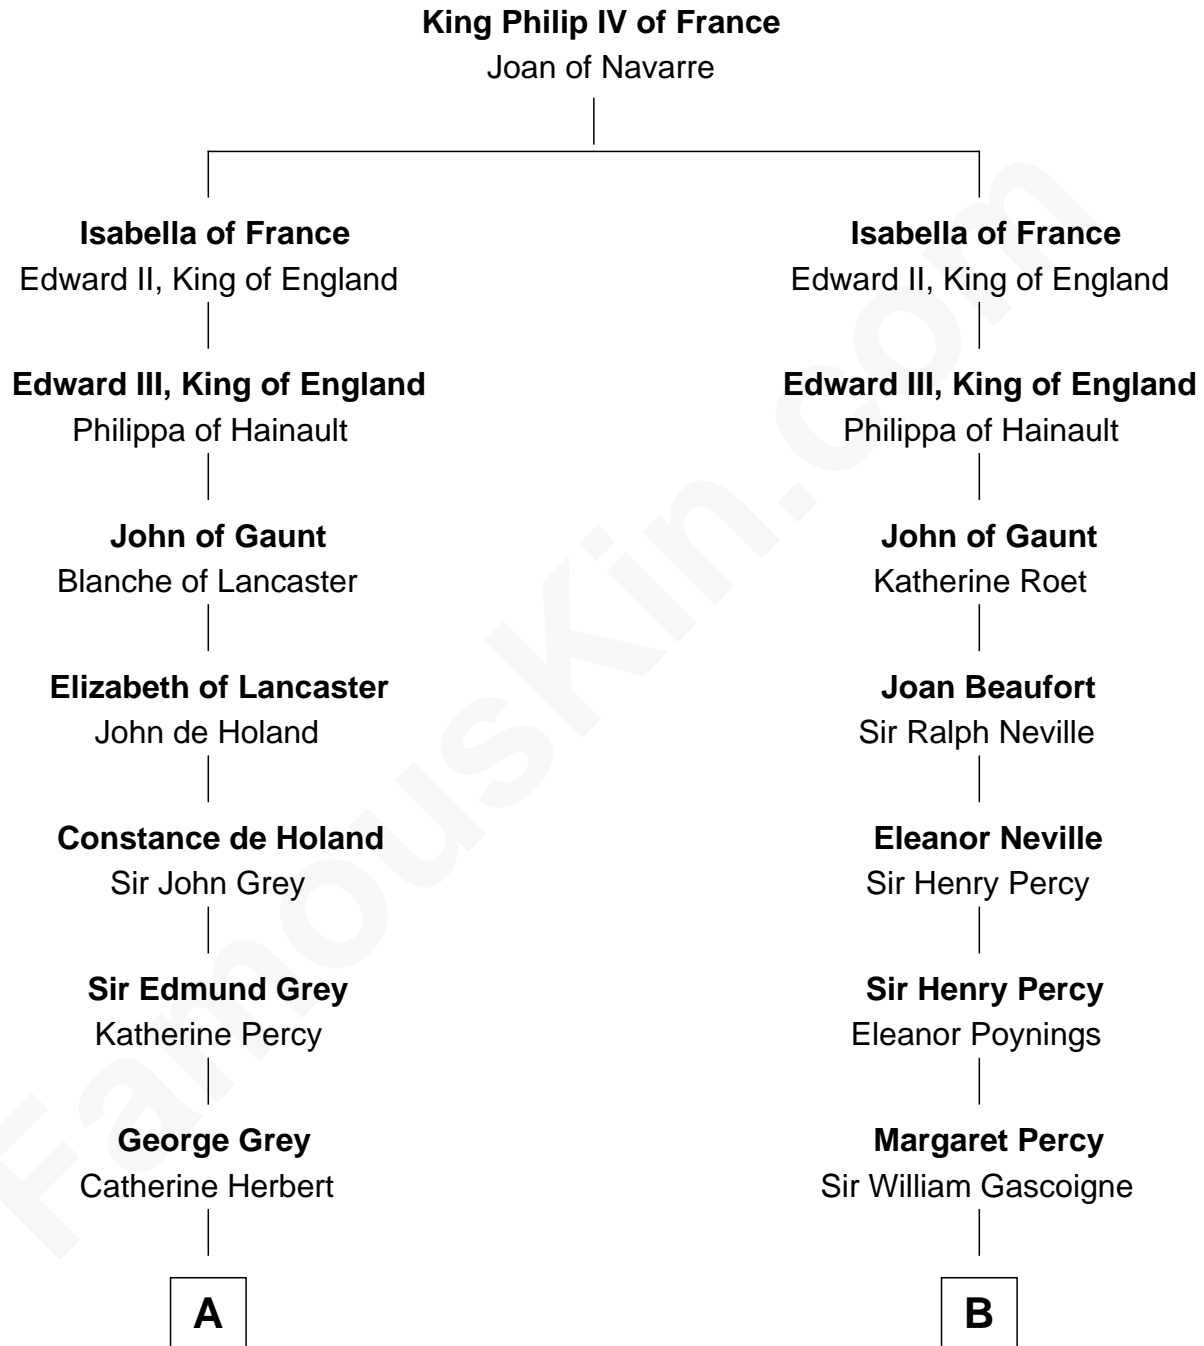

FamousKin.com

Relationship Chart of

Camilla Parker Bowles

Queen Consort of the United Kingdom

16th cousin 5 times removed of

Harriet Martineau

Author of *The Hour and the Man*

C

William Coutts Keppel

Sophia Mary McNab

George Keppel

Alice Frederica Edmonstone

Sonia Rosemary Keppel

Roland Calvert Cubitt

Rosalind Maud Cubitt

Bruce Middleton Hope Shand