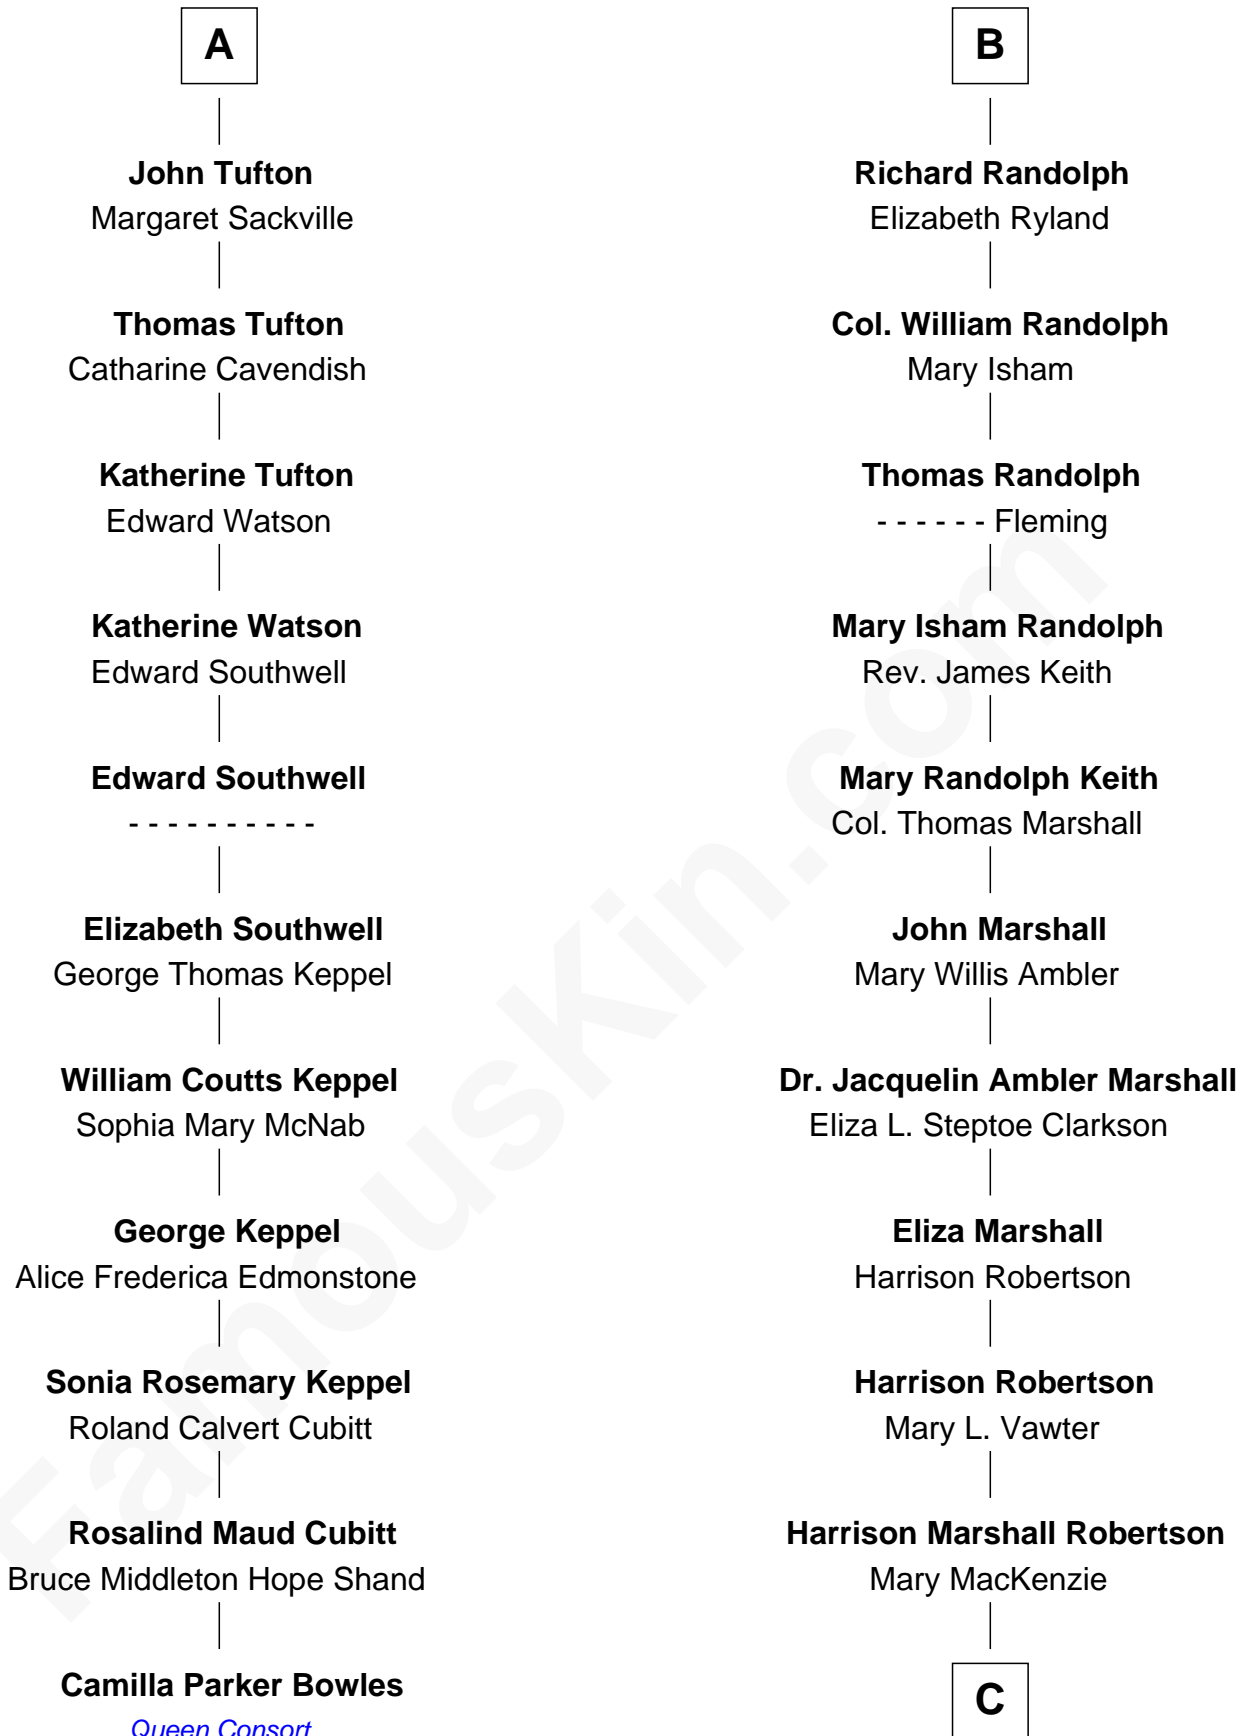

FamousKin.com
Relationship Chart of
Camilla Parker Bowles

Queen Consort of the United Kingdom

17th cousin 1 time removed of

Mary Chapin Carpenter
Singer and Songwriter

Sir Ralph Neville
 Joan Beaufort

C

Mary Bowie Robertson
Chapin Carpenter

Mary Chapin Carpenter
Singer and Songwriter

FamousKin.com