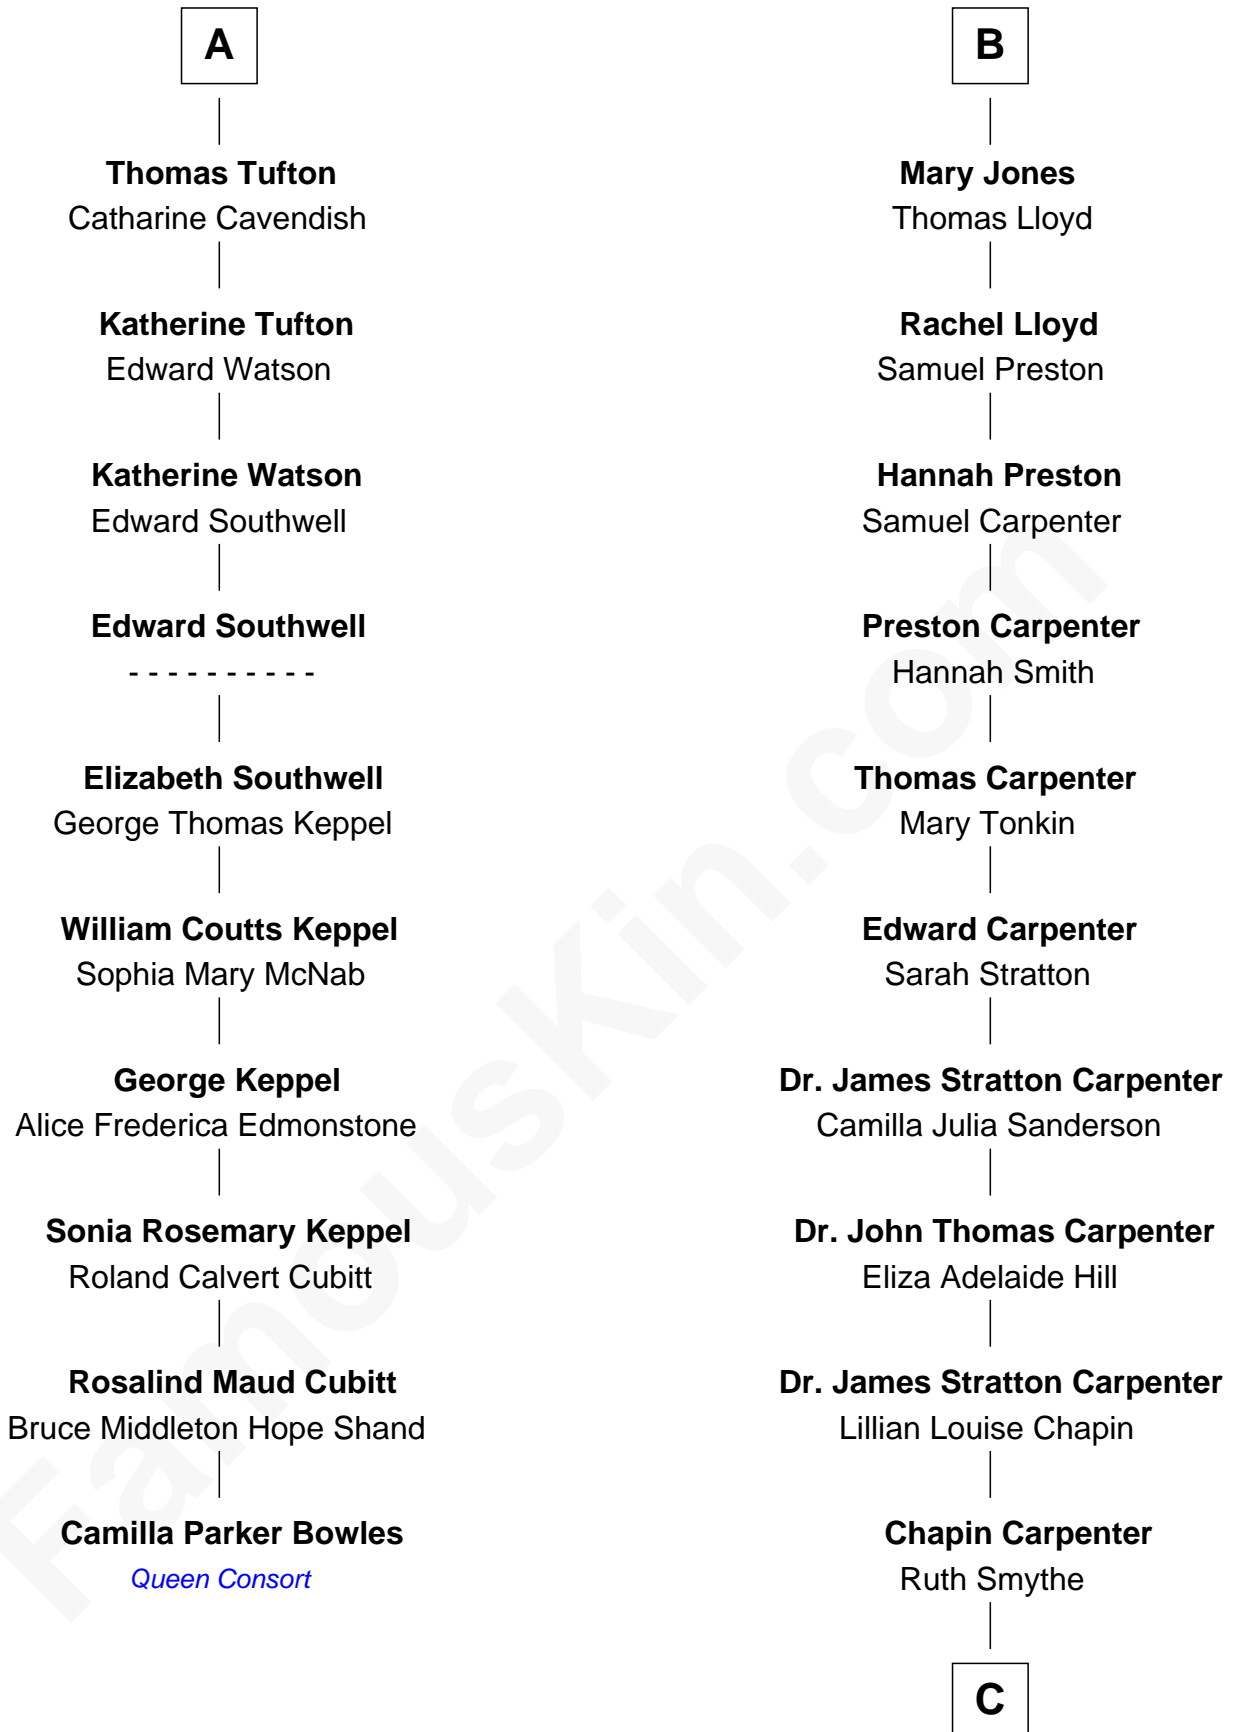

## Relationship Chart of

**Camilla Parker Bowles**

*Queen Consort of the United Kingdom*

16th cousin 2 times removed of

**Mary Chapin Carpenter**

*Singer and Songwriter*

C

**Chapin Carpenter**  
Mary Bowie Robertson

**Mary Chapin Carpenter**  
*Singer and Songwriter*

FamousKin.com