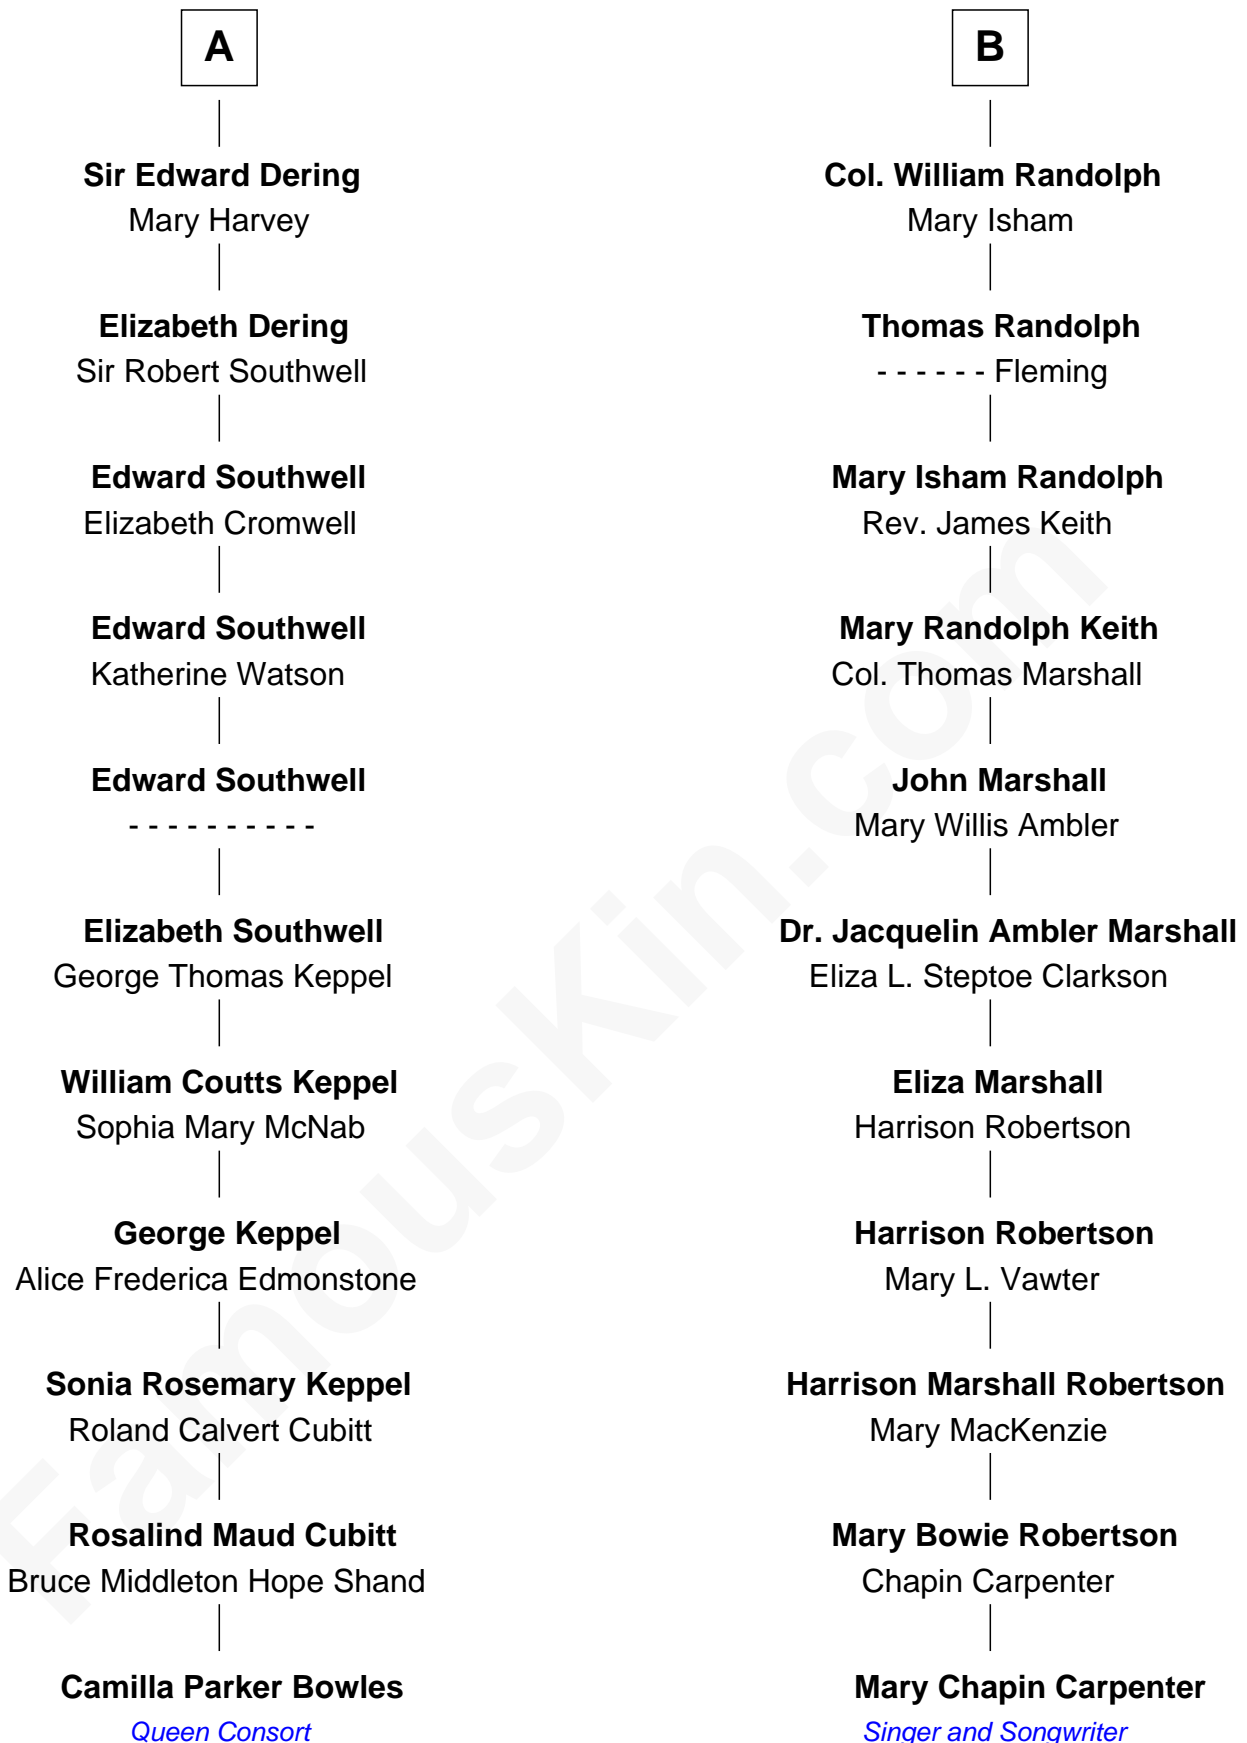

# FamousKin.com Relationship Chart of

**Camilla Parker Bowles**

*Queen Consort of the United Kingdom*

17th cousin of

**Mary Chapin Carpenter**

*Singer and Songwriter*

Camilla Parker Bowles photo by [Agência Brasil](#) [\(CC BY 3.0 BRAZIL\)](#)