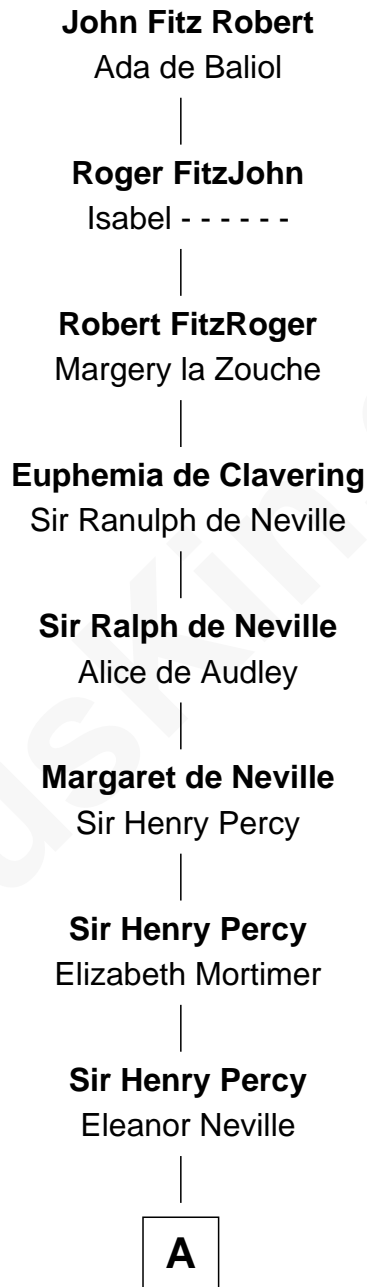

# FamousKin.com Relationship Chart of

**Camilla Parker Bowles**

*Queen Consort of the United Kingdom*

**22nd Great-granddaughter of**

**John Fitz Robert**

*Magna Carta Surety*

**A**

**Katherine Percy**  
Sir Edmund Grey

**George Grey**  
Catherine Herbert

**Anne Grey**  
Sir John Hussey

**Anne Hussey**  
Sir Humphrey Browne

**Christian Browne**  
Sir John Tufton

**Sir Nicholas Tufton**  
Frances Cecil

**John Tufton**  
Margaret Sackville

**Thomas Tufton**  
Catharine Cavendish

**Katherine Tufton**  
Edward Watson

**Katherine Watson**  
Edward Southwell

**B**

**B**

**Edward Southwell**

-----

**Elizabeth Southwell**