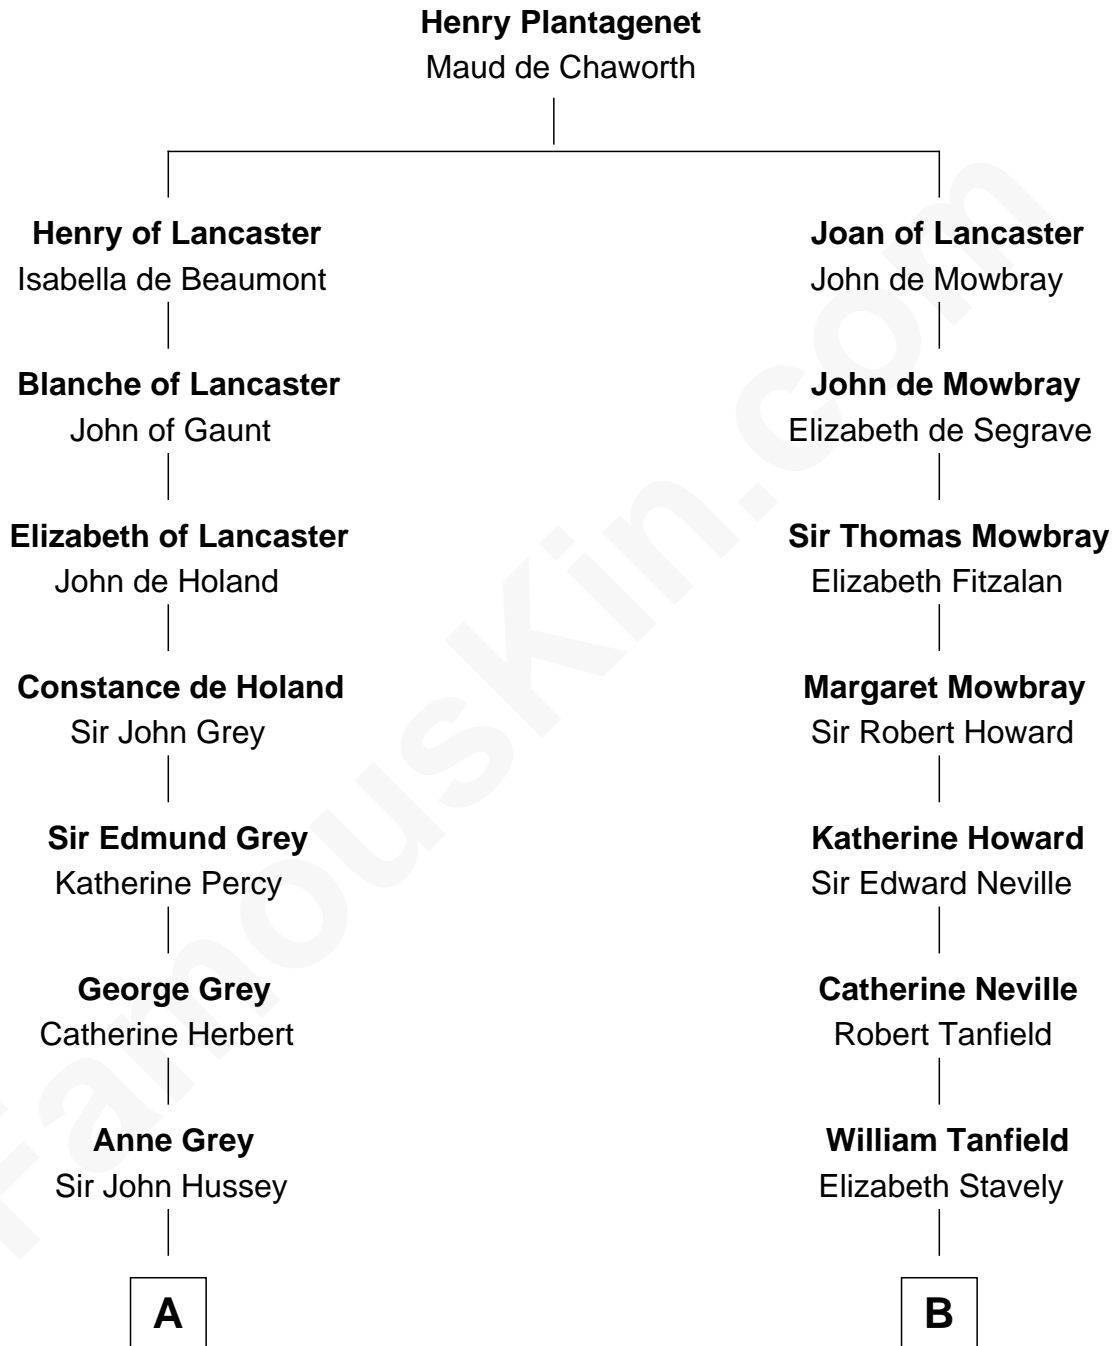

## Relationship Chart of Camilla Parker Bowles

*Queen Consort of the United Kingdom*

**16th cousin 4 times removed of**

**John Marshall**

*4th Chief Justice of the U.S. Supreme Court*

**C**

—  
**George Keppel**  
Alice Frederica Edmonstone