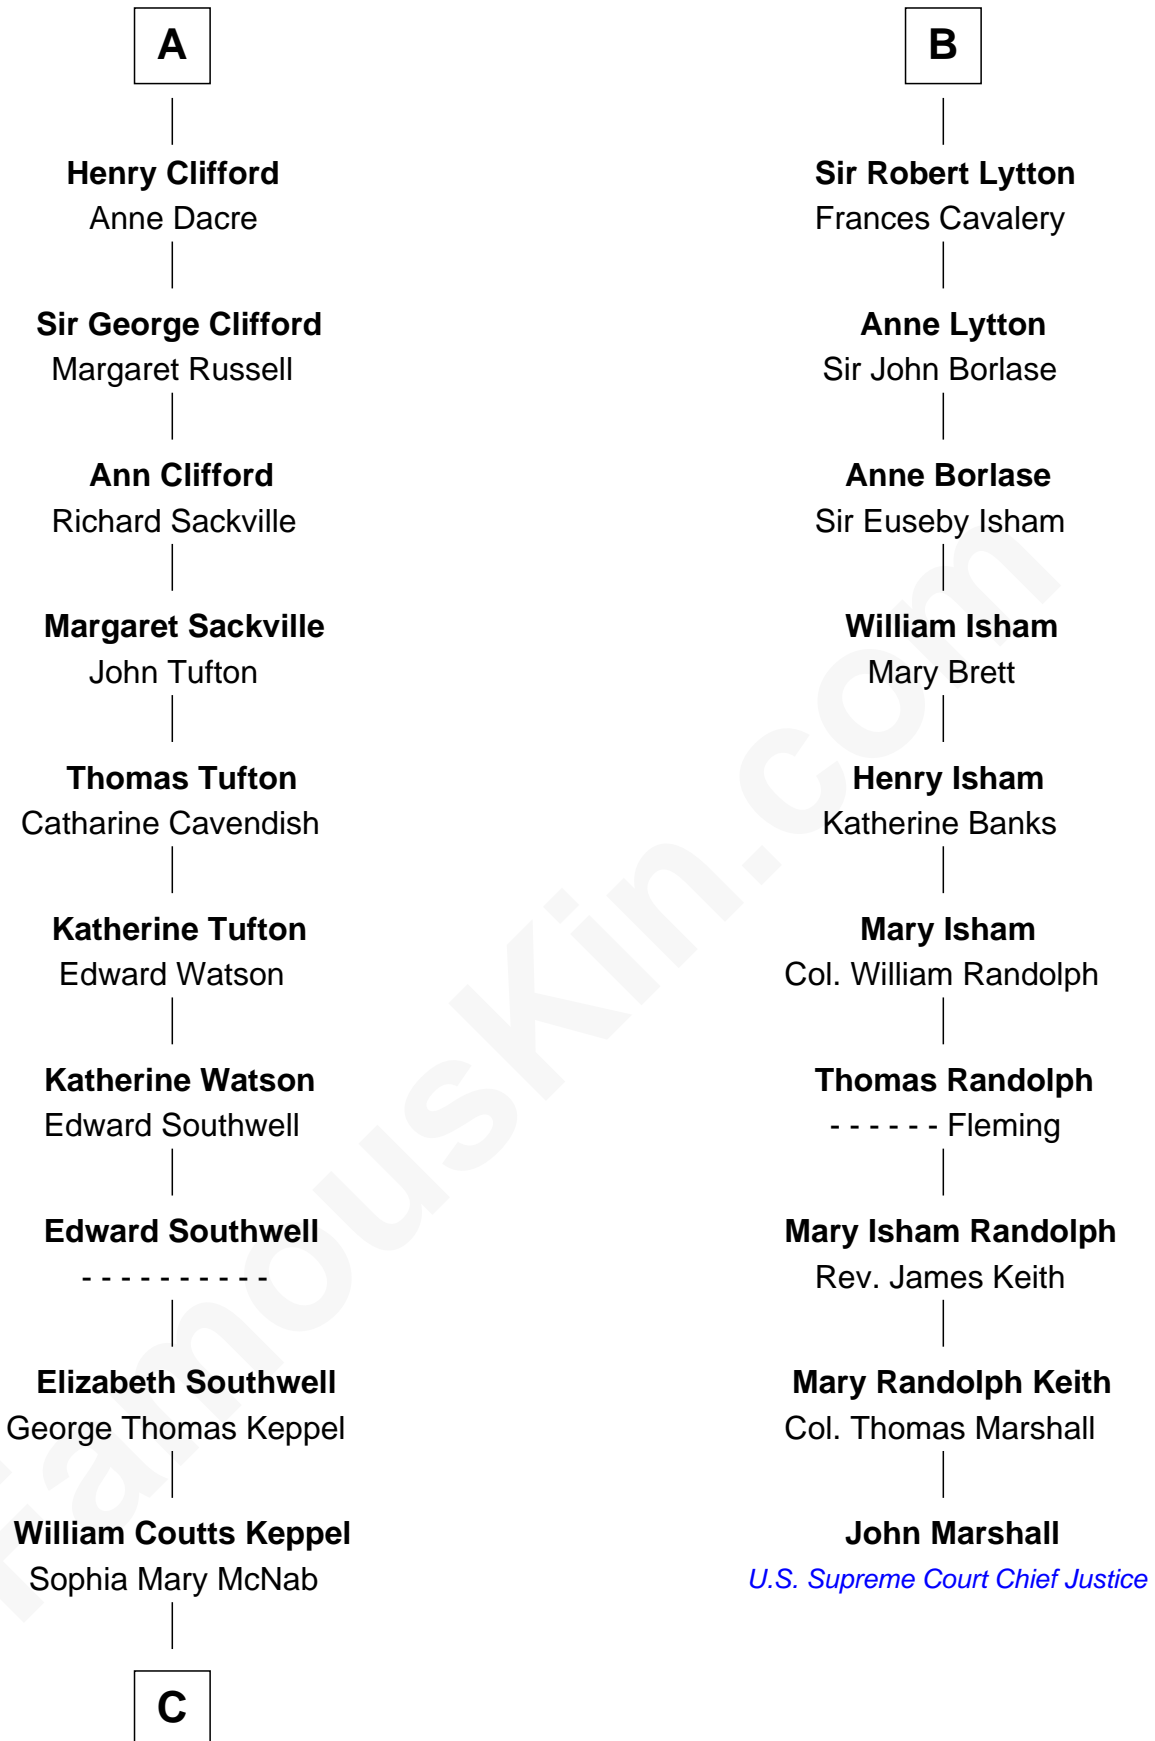

FamousKin.com
Relationship Chart of
Camilla Parker Bowles

Queen Consort of the United Kingdom

16th cousin 4 times removed of

John Marshall

4th Chief Justice of the U.S. Supreme Court

Sir Geoffrey le Scrope

Ivetta de Ros

C

George Keppel
Alice Frederica Edmonstone

Sonia Rosemary Keppel
Roland Calvert Cubitt

Rosalind Maud Cubitt
Bruce Middleton Hope Shand

Camilla Parker Bowles
Queen Consort

FamousKin.com