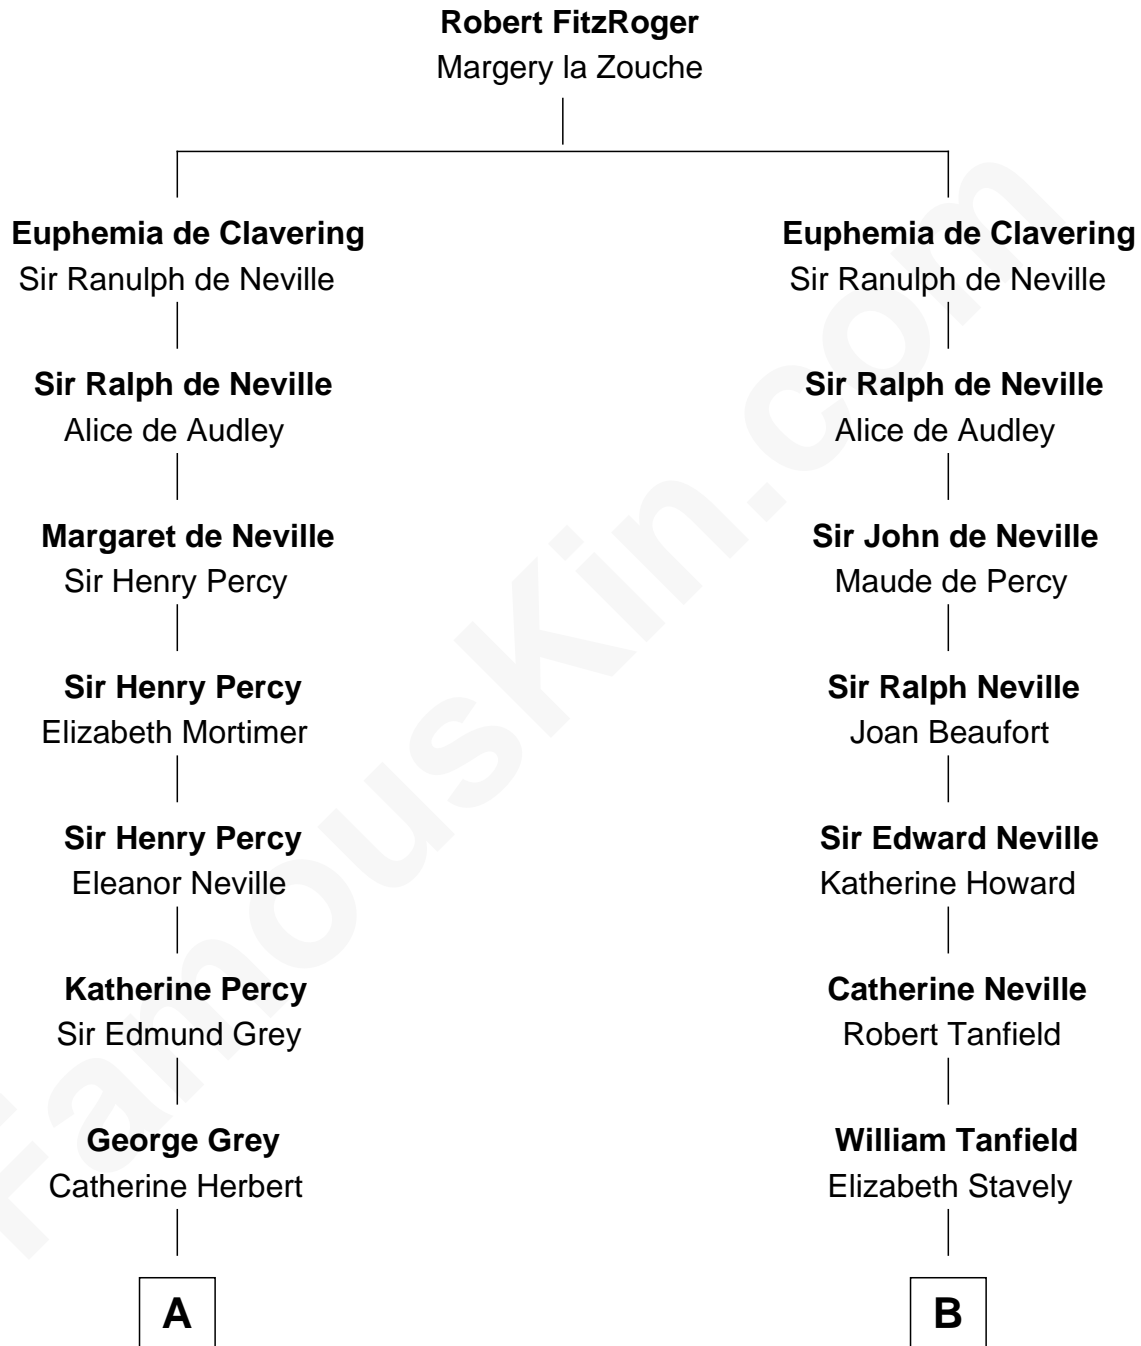

FamousKin.com

Relationship Chart of

Camilla Parker Bowles

Queen Consort of the United Kingdom

16th cousin 5 times removed of

John Marshall

4th Chief Justice of the U.S. Supreme Court

C

William Coutts Keppel

Sophia Mary McNab

George Keppel

Alice Frederica Edmonstone

Sonia Rosemary Keppel

Roland Calvert Cubitt

Rosalind Maud Cubitt

Bruce Middleton Hope Shand